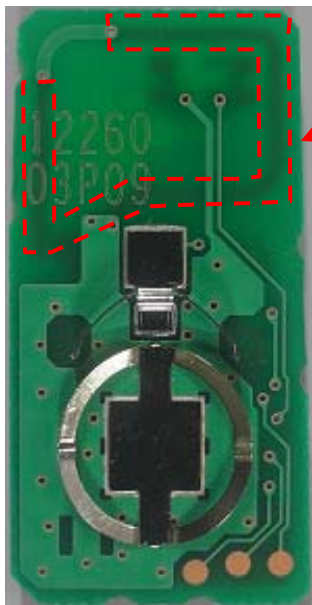

DENSO CORPORATION
Remote Keyless Entry System (Transmitter)
FCC ID: HYQ12BEA
IC Number: 1551A-12BEA

Internal Photos

Comp. Side (3-button)

Comp. Side (2-button)

Solder Side

NOTE: Variations in the number of buttons do not affect RF performance.