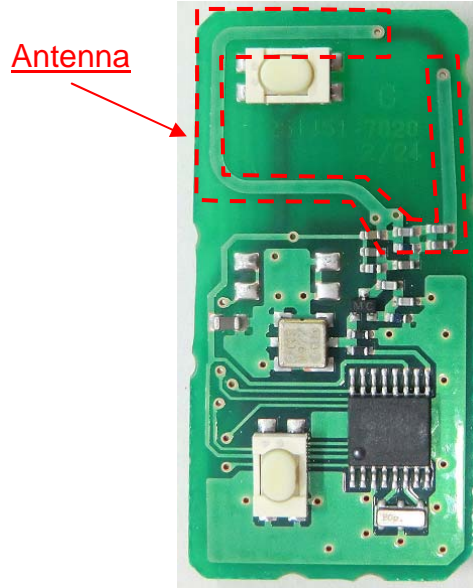

DENSO CORPORATION
Remote Keyless Entry System (Transmitter)
FCC ID: HYQ12BEA
IC Number: 1551A-12BEA

Internal Photos

Comp. Side (3-button)

Comp. Side (2-button)

Solder Side

NOTE: Variations in the number of buttons do not affect RF performance.