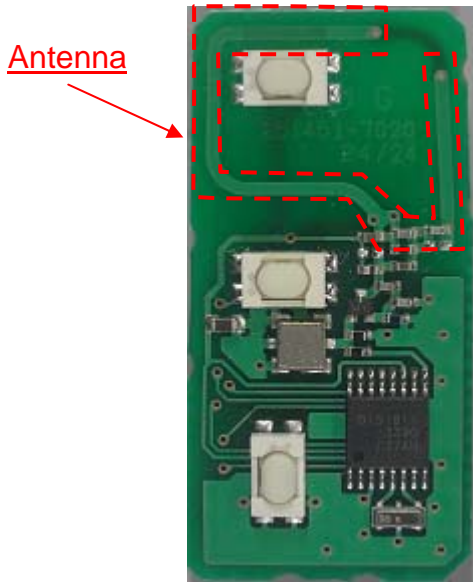

DENSO CORPORATION
Remote Keyless Entry System (Transmitter)
FCC ID: HYQ12BEA
IC Number: 1551A-12BEA

Internal Photos

Comp. Side (3-button)

Comp. Side (2-button)

Solder Side

NOTE: Variations in the number of buttons do not affect RF performance.