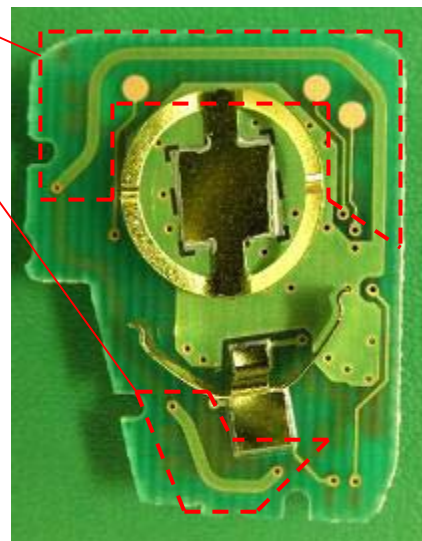

DENSO CORPORATION
Remote Keyless Entry System (Transmitter)
FCC ID: HYQ12BDM

Internal Photos

Comp. Side

Solder Side

Internal Photos without battery holder

Pattern Antenna

Comp. Side

Solder Side