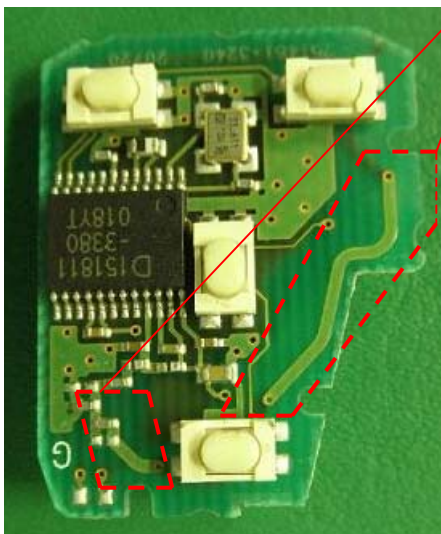

DENSO CORPORATION
Remote Keyless Entry System (Transmitter)
FCC ID: HYQ12BDM

Internal Photos

Comp. Side

Solder Side

Internal Photos without battery holder

Pattern Antenna

Comp. Side

Solder Side