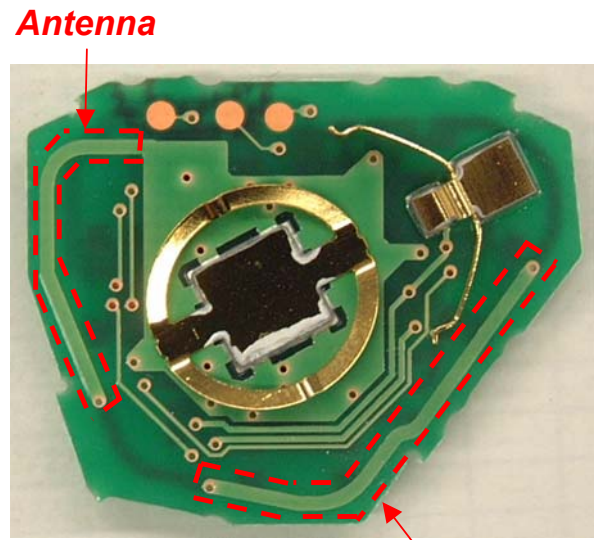

DENSO CORPORATION  
Remote Keyless Entry System (Transmitter)  
FCC ID: HYQ12BDH  
IC Number: 1551A-12BDH

(Internal Photos)

**Comp Side**

**Sold Side**