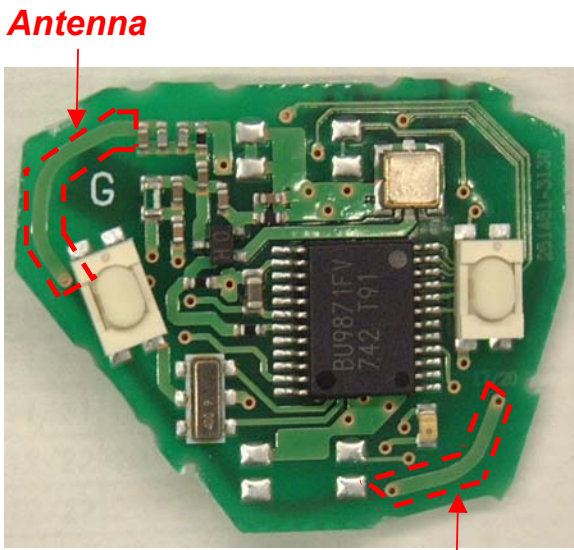

DENSO CORPORATION  
Remote Keyless Entry System (Transmitter)  
FCC ID: HYQ12BDH  
IC Number: 1551A-12BDH

(Internal Photos)

**Comp Side**

**Sold Side**