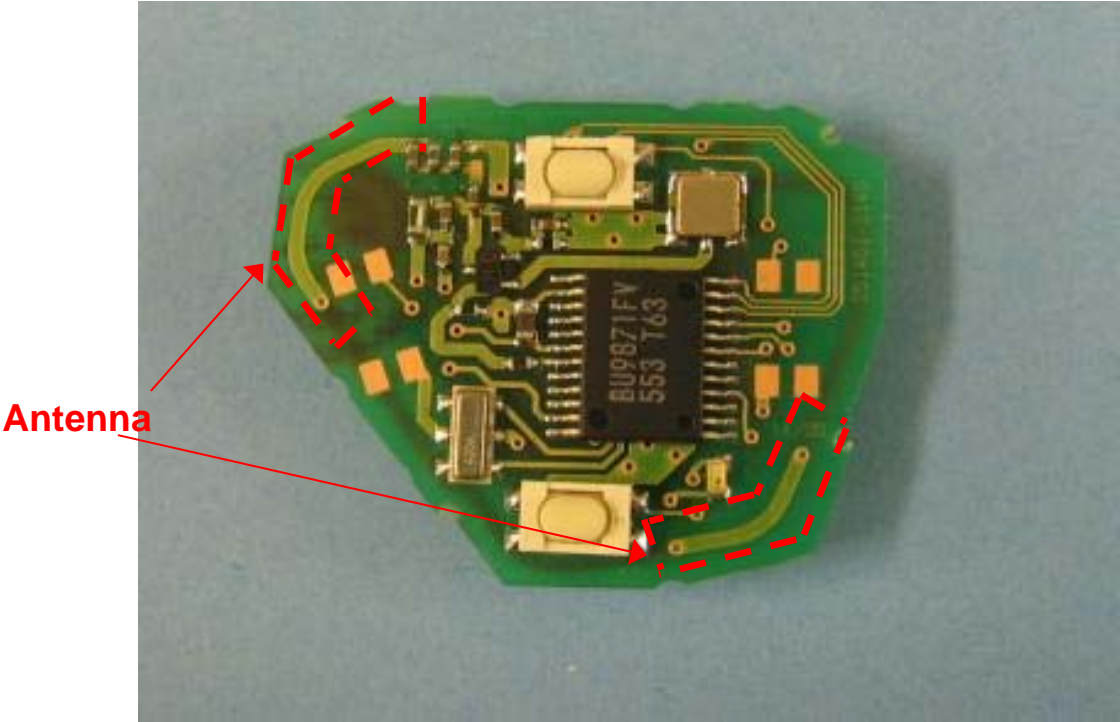

DENSO CORPORATION
Remote Keyless Entry System (Transmitter)
FCC ID: HYQ12BCM

Internal Photos (1/2)

Sold Side

Comp Side (4-button)

DENSO CORPORATION
Remote Keyless Entry System (Transmitter)
FCC ID: HYQ12BCM

Internal Photos (2/2)

Comp Side (3-button)

Comp Side (2-button)

NOTE: Variations in the number of buttons do not affect RF performance.