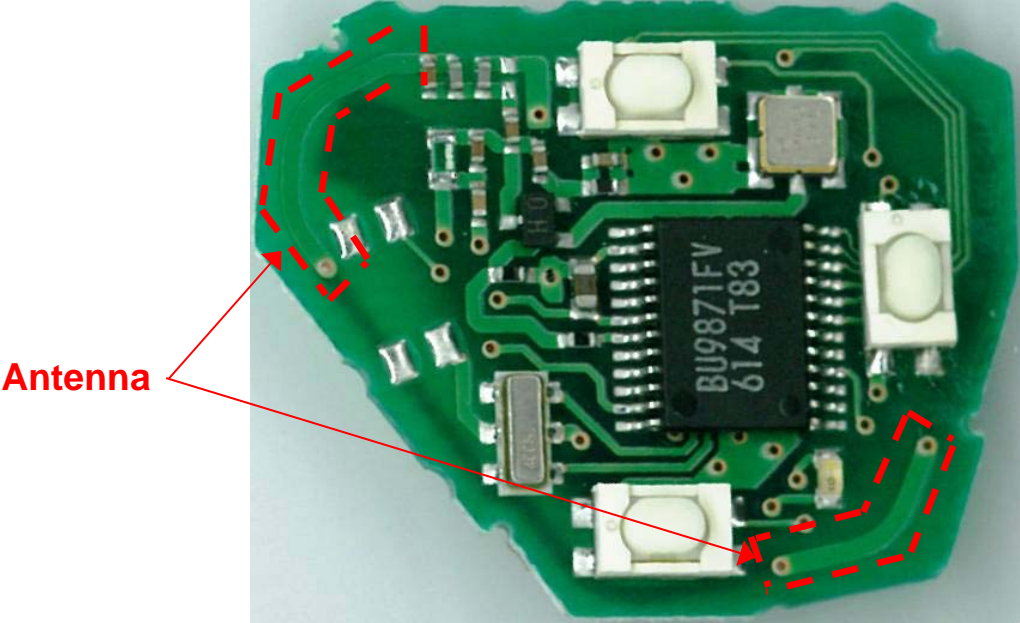

DENSO CORPORATION
Remote Keyless Entry System (Transmitter)
FCC ID: HYQ12BCM

Internal Photos (1/2)

Sold Side

Comp Side (4-button)

DENSO CORPORATION
Remote Keyless Entry System (Transmitter)
FCC ID: HYQ12BCM

Internal Photos (2/2)

Comp Side (3-button)

Comp Side (2-button)

NOTE: Variations in the number of buttons do not affect RF performance.