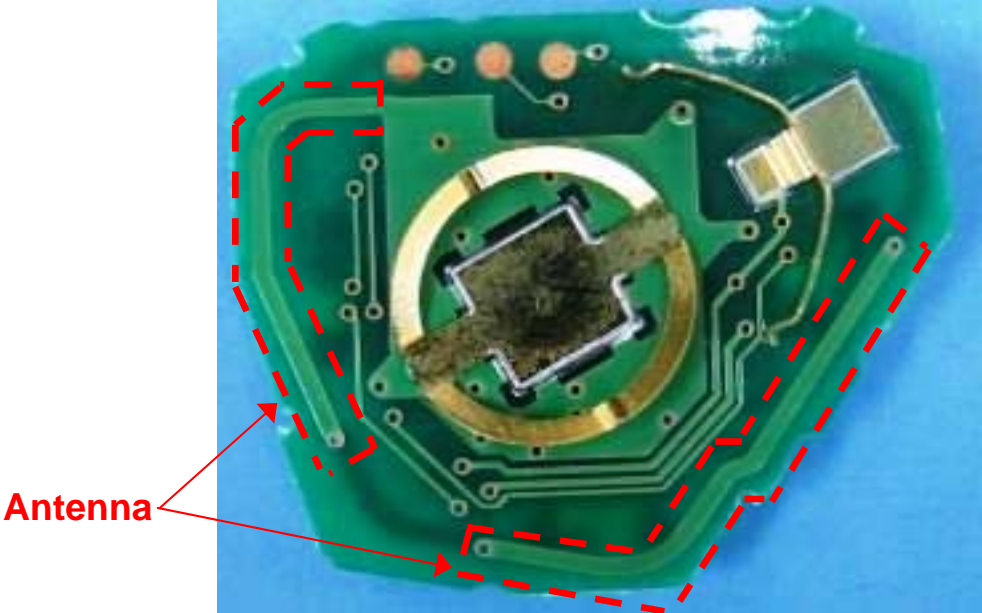

DENSO CORPORATION
Remote Keyless Entry System (Transmitter)
FCC ID: HYQ12BCM

Internal Photos (1/2)

Sold Side

Comp Side (4-button)

DENSO CORPORATION
Remote Keyless Entry System (Transmitter)
FCC ID: HYQ12BCM

Internal Photos (2/2)

Comp Side (3-button)

Comp Side (2-button)

NOTE: Variations in the number of buttons do not affect RF performance.