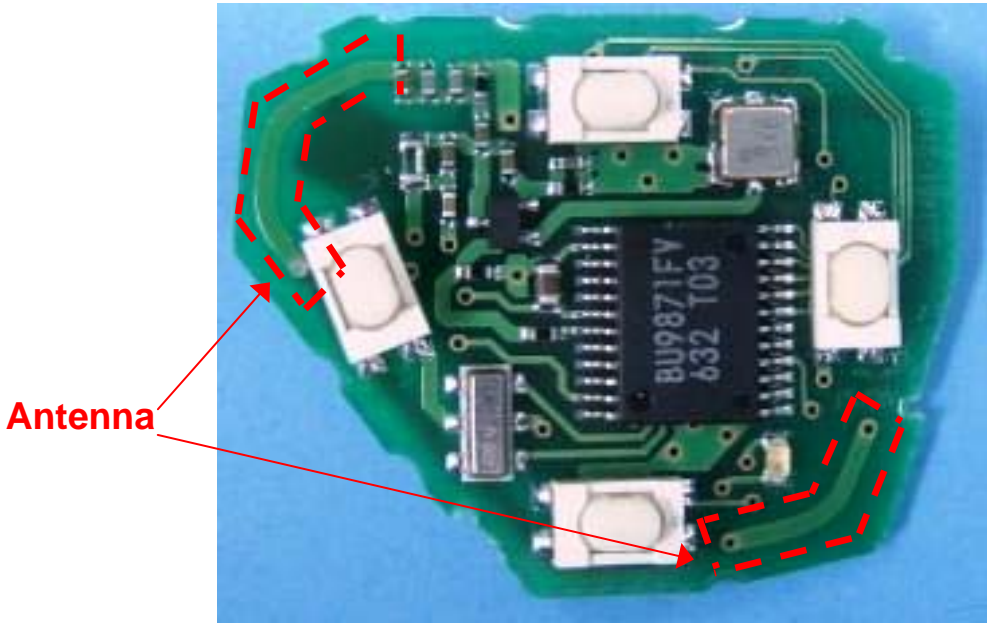

DENSO CORPORATION
Remote Keyless Entry System (Transmitter)
FCC ID: HYQ12BCM

Internal Photos (1/2)

Sold Side

Comp Side (4-button)

DENSO CORPORATION
Remote Keyless Entry System (Transmitter)
FCC ID: HYQ12BCM

Internal Photos (2/2)

Comp Side (3-button)

Comp Side (2-button)

NOTE: Variations in the number of buttons do not affect RF performance.