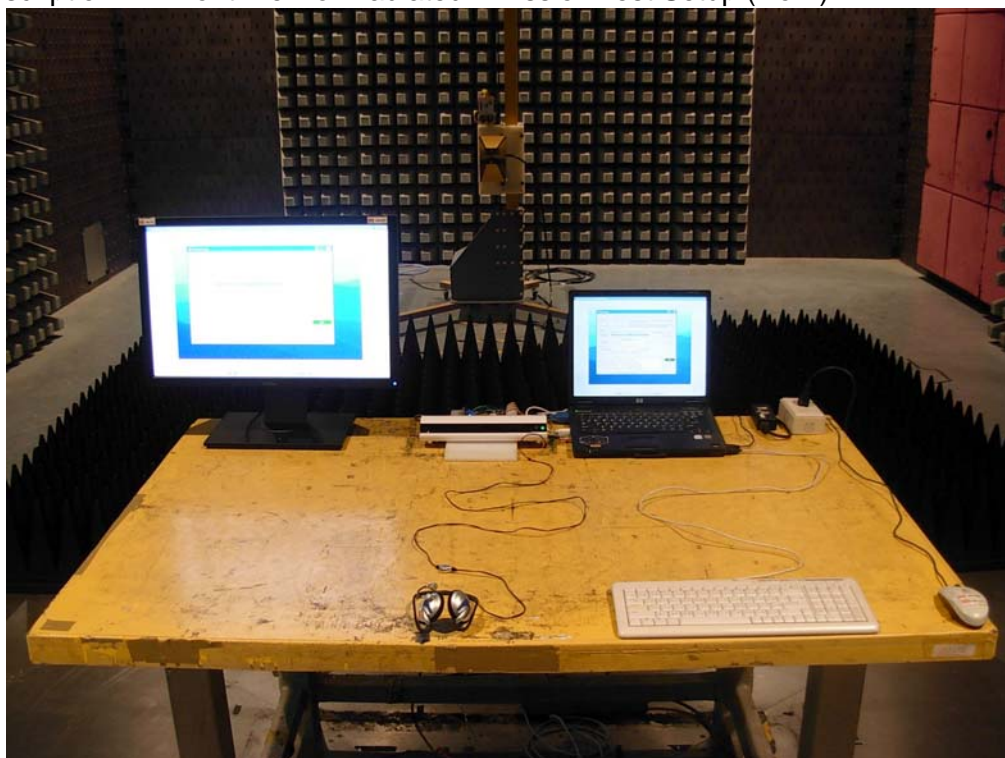

**2.8. Test Photo**

Test Mode : Mode 1: Transmit

Description : Front View of Conducted Emission Test Setup

Test Mode : Mode 1: Transmit

Description : Back View of Conducted Emission Test Setup

**4.8. Test Photo**

Test Mode : Mode 1: Transmit

Description : Front View of Radiated Emission Test Setup (Bi-Log)

Test Mode : Mode 1: Transmit

Description : Back View of Radiated Emission Test Setup (Bi-Log)

Test Mode : Mode 1: Transmit

Description : Front View of Radiated Emission Test Setup (Horn)

Test Mode : Mode 1: Transmit

Description : Back View of Radiated Emission Test Setup (Horn)