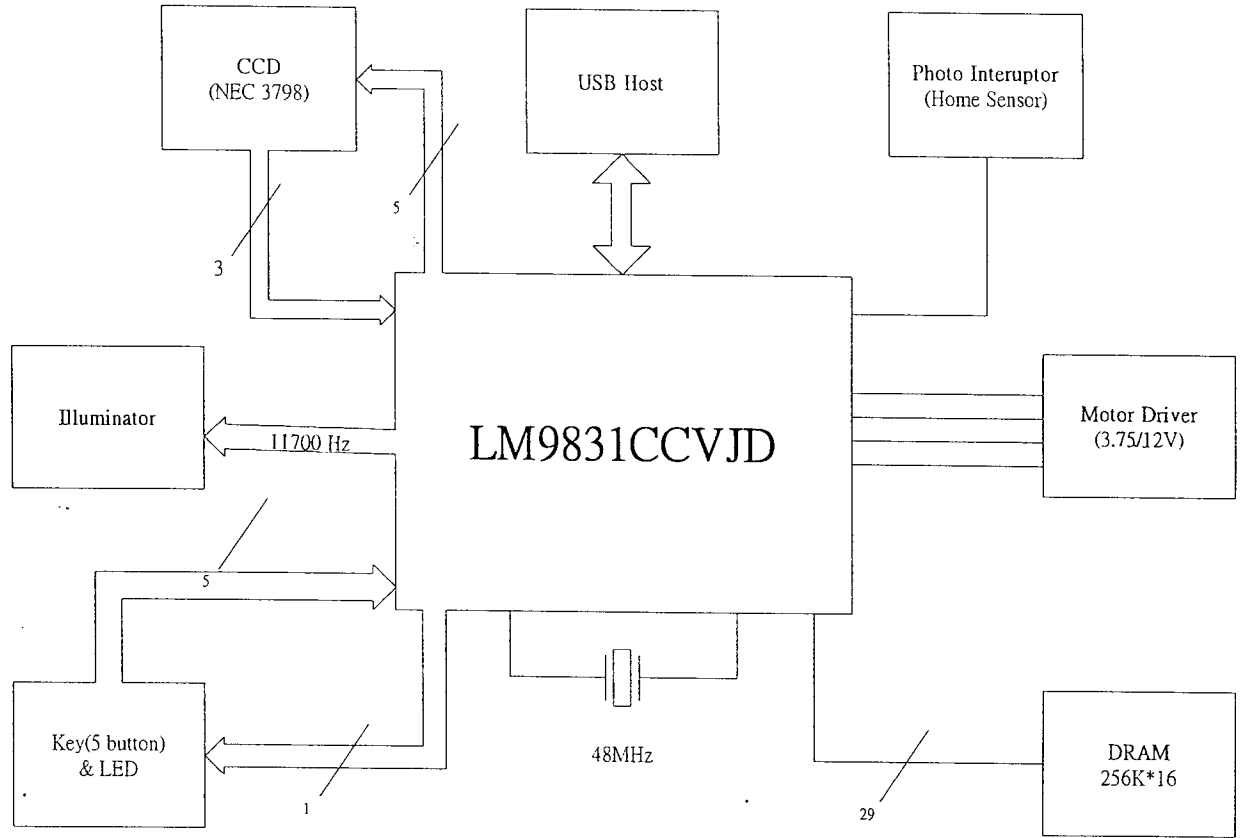

PARADIGM-1 System Block Diagram

BearPaw 1200F

FCC ID: HWFBEARPAW