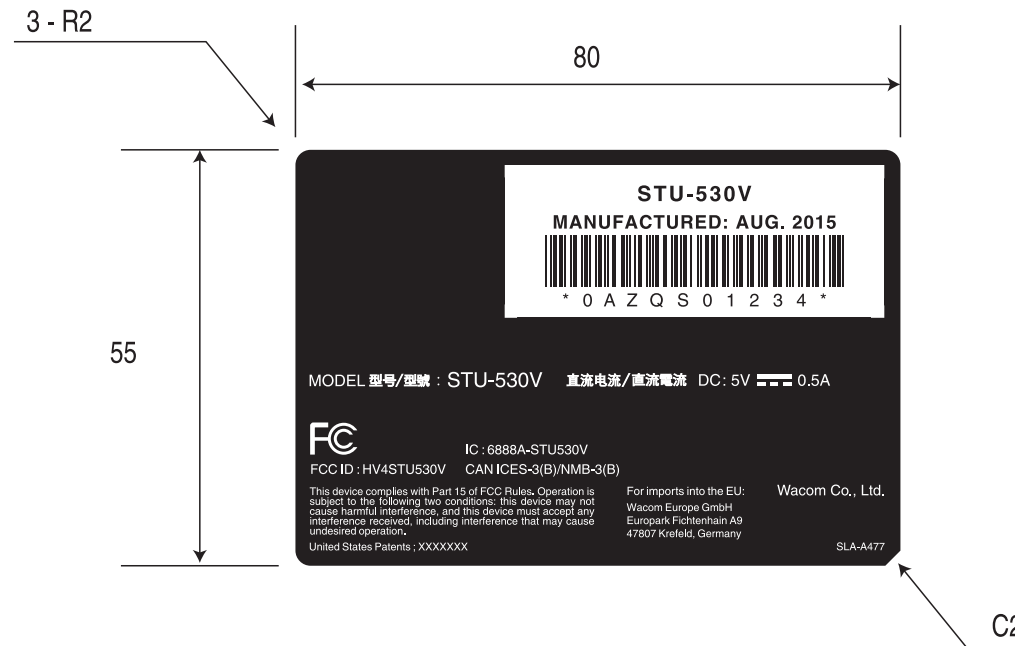

ID label

Malbec Plus Medium
FCC申請用

Confidential

AUG/31/2015

SLA-A477

SAMPLE

1/1 scale

Wacom Co., Ltd.

Top

Back of STU-530V

Spec. Label located here

Bottom