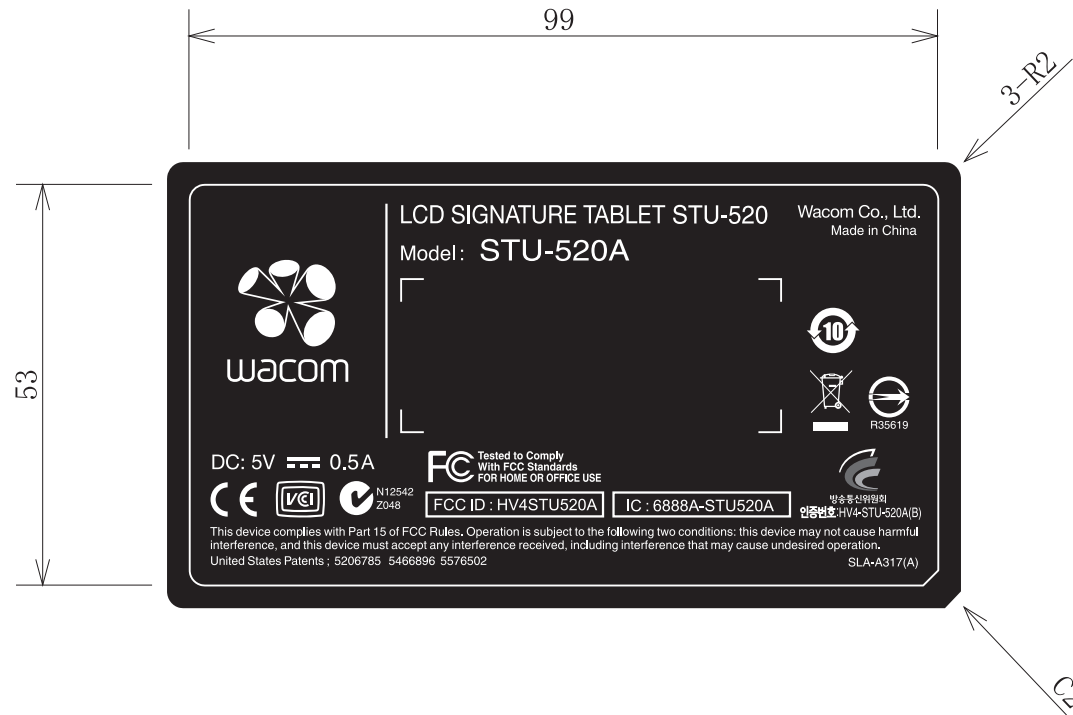

Tablet label

STU-520A

Confidential

AUG/23/2010 SLA-A317(A)

SAMPLE

W x H : 99 x 53 mm
Cutter guides not to print.

1/1 scale

Wacom Co., Ltd. Ogura

Location of label