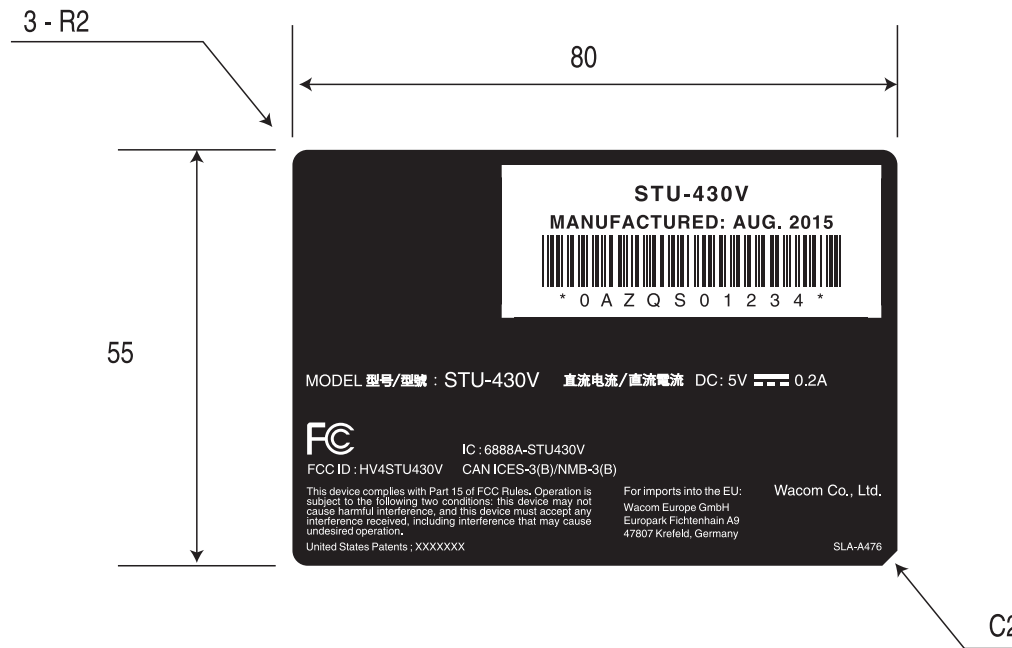

Top

Back of STU-430V

Spec. Label located here

Bottom

ID label

Malbec Plus Small
FCC申請用

Confidential

AUG/31/2015

SLA-A476

SAMPLE

1/1 scale

Wacom Co., Ltd.