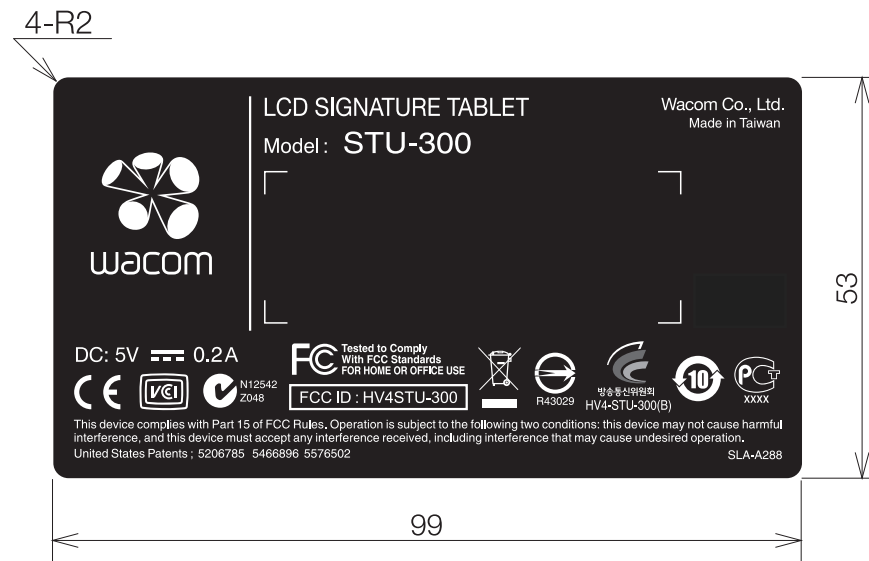

ID label

STU-300(SignPAD2)
PVT

Confidential

NOV/05/2009 SLA-A288(X)

Serial Number Sticker : 55mm x 20mm

W x H : 99 x 53 mm

Base color : Black

Text color : White

Material : PET

Cutter guides are not to print.

1/1 scale