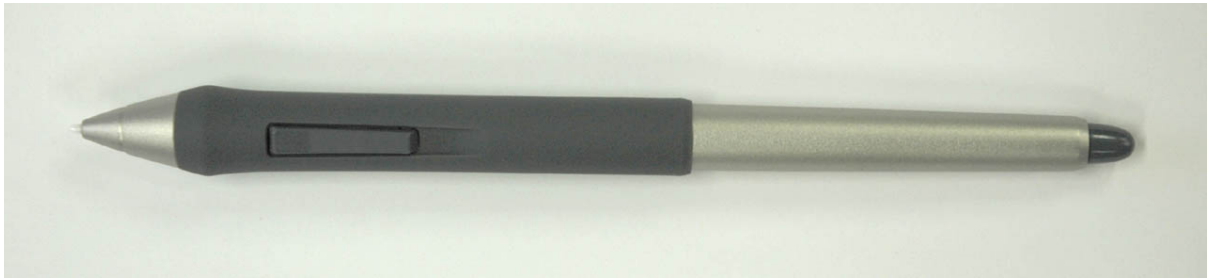

Photo A-6 Internal view _ Classic Pen (model: ZP-300E)

Photo A-7 Airbrush (model:ZP-400E)

Photo A-8 Internal view _ Airbrush (model:ZP-400E)

Photo A-9 Internal view _ Airbrush (model:ZP-400E)

Photo A-10 Grip Pen (model: ZP-501E)