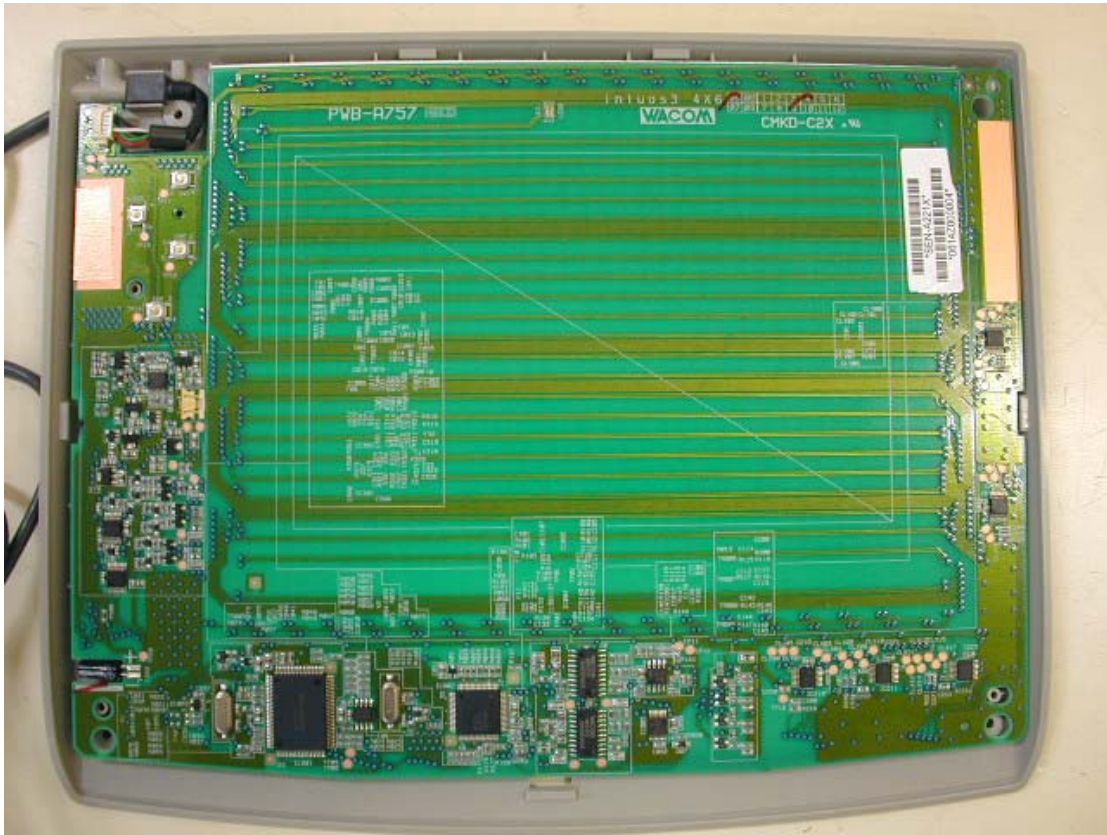

Photo 1 Top view

Photo 2 Bottom view

Photo 3 Surface of Main board

Photo 4 Reverse of Main board

Photo 5 Touch pad view

Optional device (Pen & Mouse)

Photo 6 Airbrush (model:ZP-400E)

Photo 7 Airbrush (model:ZP-400E)

Photo 8 Airbrush (model:ZP-400E)

Photo 9 Mouse (model: ZC-100)

Photo 10 Mouse inside (model: ZC-100)

Photo 13 Ink Pen (model: ZP-130)

Photo 14 Ink Pen (model: ZP-130)

Photo 15 Ink Pen (model: ZP-130)

Photo 16 Grip Pen (model: ZP-501E)