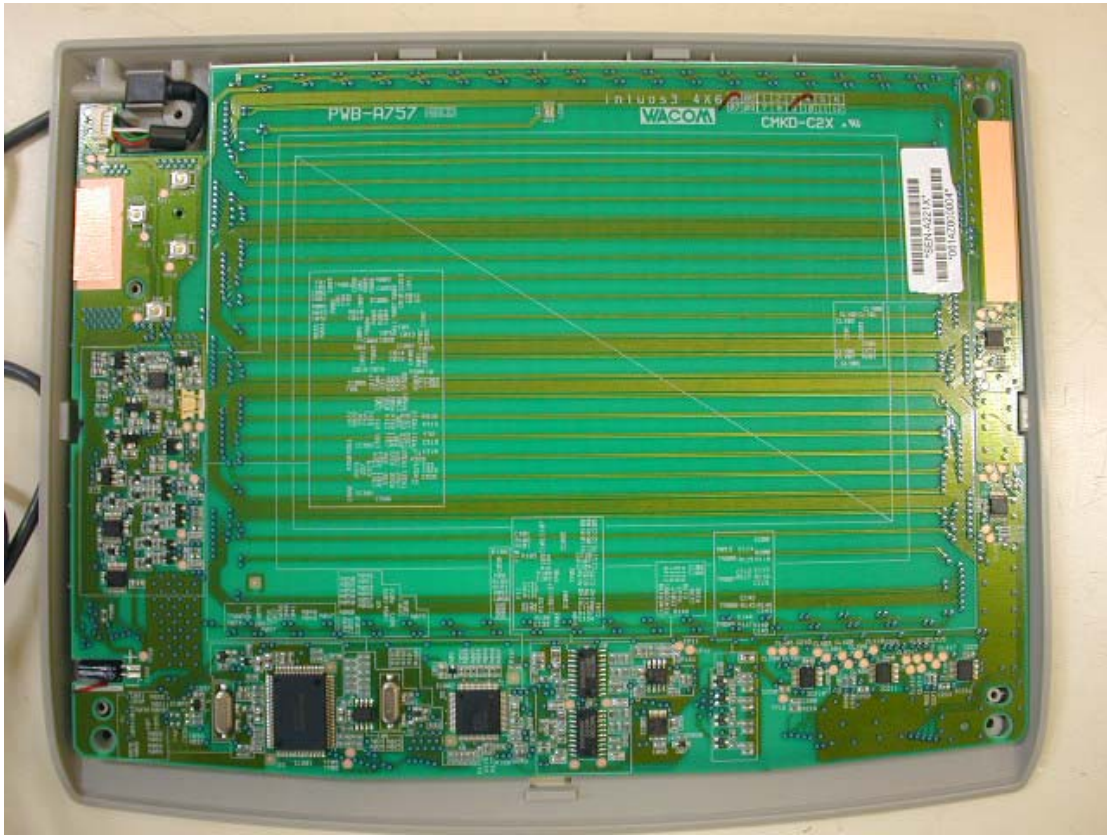

Photo 1 Top view

Photo 2 Bottom view

Photo 3 Surface of Main board

Photo 4 Reverse of Main board

Photo 5 Touch pad view

Optional device (Pen & Mouse)

Photo 6 Airbrush (model:ZP-400E)

Photo 7 Airbrush (model:ZP-400E)

Photo 8 Airbrush (model:ZP-400E)

Photo 9 Mouse (model: ZC-100)

Photo 10 Mouse inside (model: ZC-100)

Photo11 Mouse (model: ZC-100)

Photo 12 Mouse (model: ZC-100)

Photo 13 Ink Pen (model: ZP-130)

Photo 14 Ink Pen (model: ZP-130)