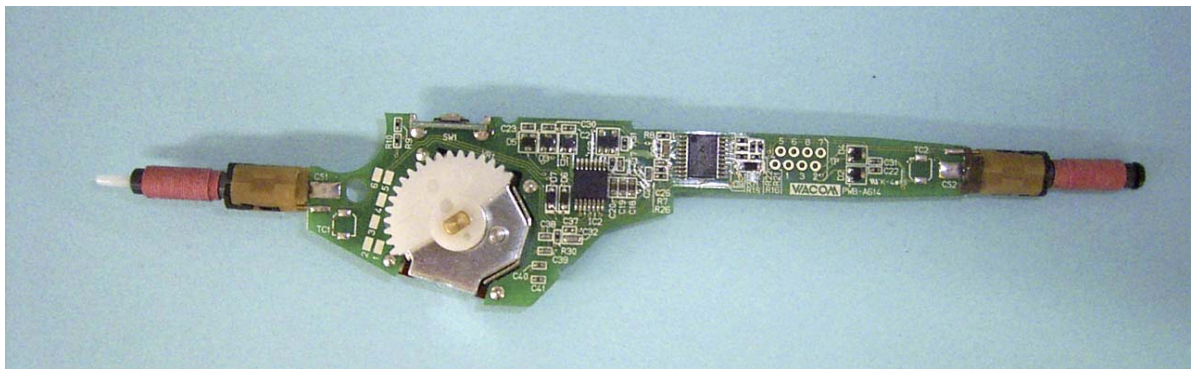

Photo 1 Top view

Photo 2 Bottom view

Photo 3 Surface of Main board

Photo 4 Reverse of Main board

Photo 5 Touch pad view

Optional device (Pen & Mouse)

Photo 6 Airbrush (model:ZP-400E)

Photo 7 Airbrush (model:ZP-400E)

Photo 8 Airbrush (model:ZP-400E)

Photo 9 Mouse (model: ZC-100)

Photo 10 Mouse inside (model: ZC-100)

Photo11 Mouse (model: ZC-100)

Photo 12 Mouse (model: ZC-100)

Photo 13 Ink Pen (model: ZP-130)

Photo 14 Ink Pen (model: ZP-130)

Photo 15 Ink Pen (model: ZP-130)

Photo 16 Grip Pen (model: ZP-501E)

Photo 17 Grip Pen (model: ZP-501E)

Photo 18 Grip Pen (model: ZP-501E)

Photo 19 Classic Pen (model: ZP-300E)

Photo 20 Classic Pen (model: ZP-300E) inside