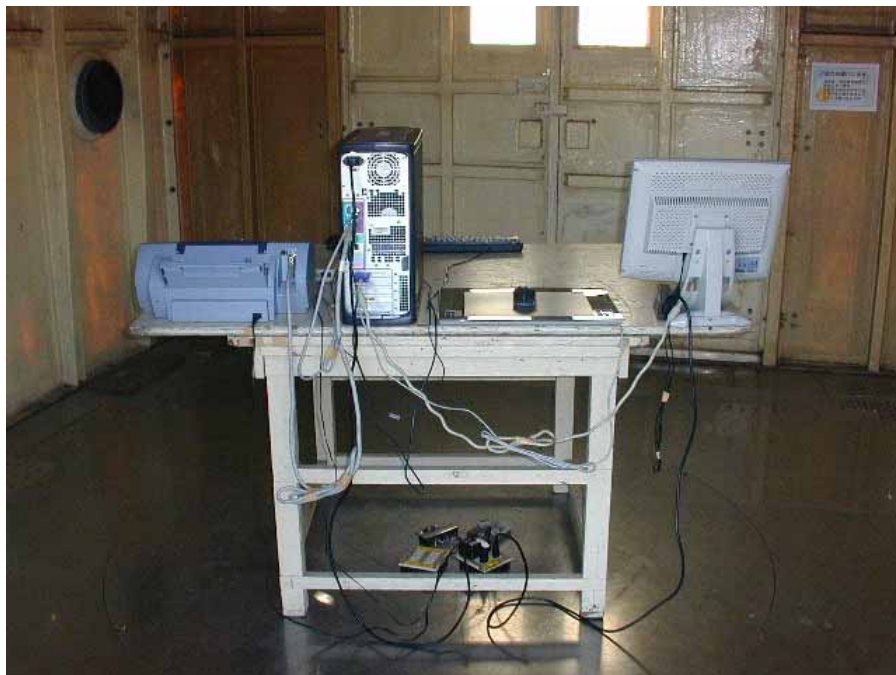

Setup with the Maximized RFI Voltage Emission Level
(PTZ-430 + Grip Pen)

Setup with the Maximized RFI Voltage Emission Level
(PTZ-630 + Ink Pen)

Setup with the Maximized RFI Voltage Emission Level
(PTZ-930 + Airbrush)

Setup with the Maximized RFI Voltage Emission Level
(PTZ-930 + 2D Mouse)

Setup with the Maximized RFI Field Strength Emission Level
(PTZ-430 + Grip Pen)

Setup with the Maximized RFI Field Strength Emission Level
(PTZ-630 + Ink Pen)

Setup with the Maximized RFI Field Strength Emission Level
(PTZ-930 + Airbrush)

Setup with the Maximized RFI Field Strength Emission Level
(PTZ-930 + 2D Mouse)