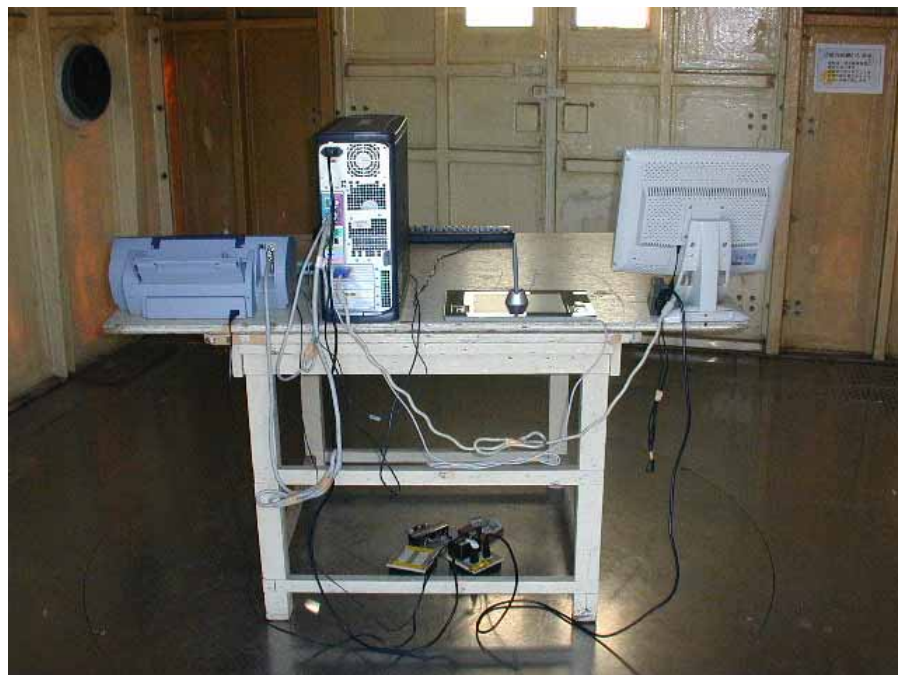

Setup with the Maximized RFI Voltage Emission Level
(PTZ-430 + Grip Pen)

Setup with the Maximized RFI Voltage Emission Level
(PTZ-630 + Ink Pen)

Setup with the Maximized RFI Voltage Emission Level
(PTZ-930 + Airbrush)

Setup with the Maximized RFI Voltage Emission Level
(PTZ-930 + 2D Mouse)

Setup with the Maximized RFI Field Strength Emission Level
(PTZ-430 + Grip Pen)

Setup with the Maximized RFI Field Strength Emission Level
(PTZ-630 + Ink Pen)

Setup with the Maximized RFI Field Strength Emission Level
(PTZ-930 + Airbrush)

Setup with the Maximized RFI Field Strength Emission Level
(PTZ-930 + 2D Mouse)