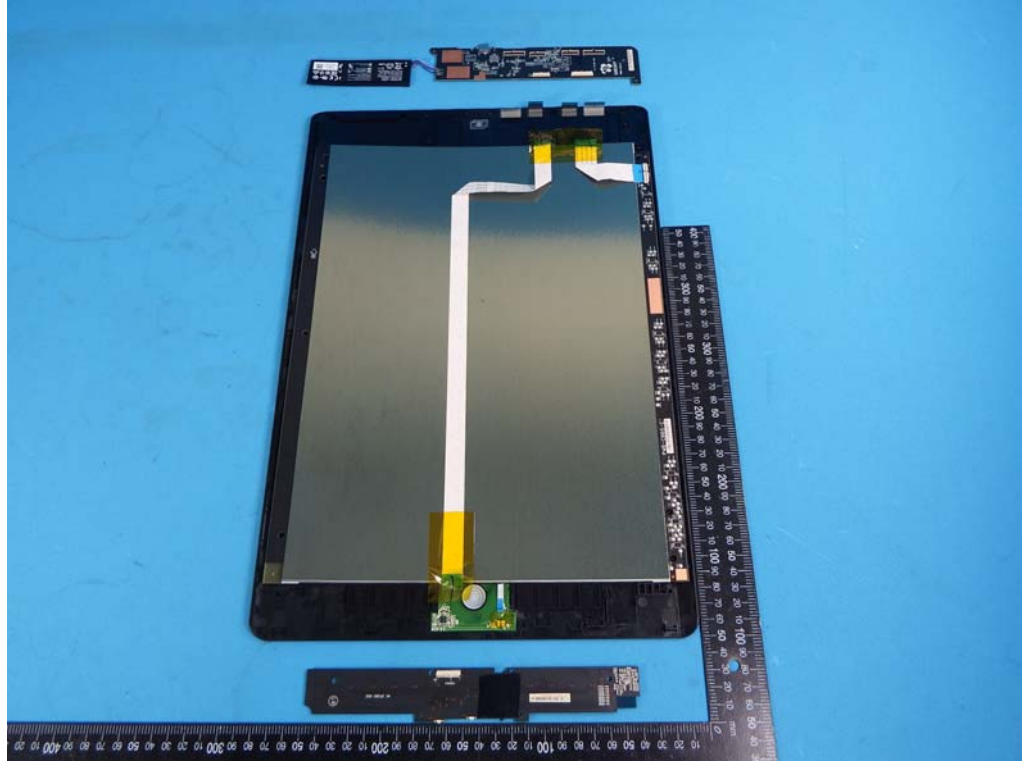

Brand Name: Wacom Model No.: PTH-860

Battery