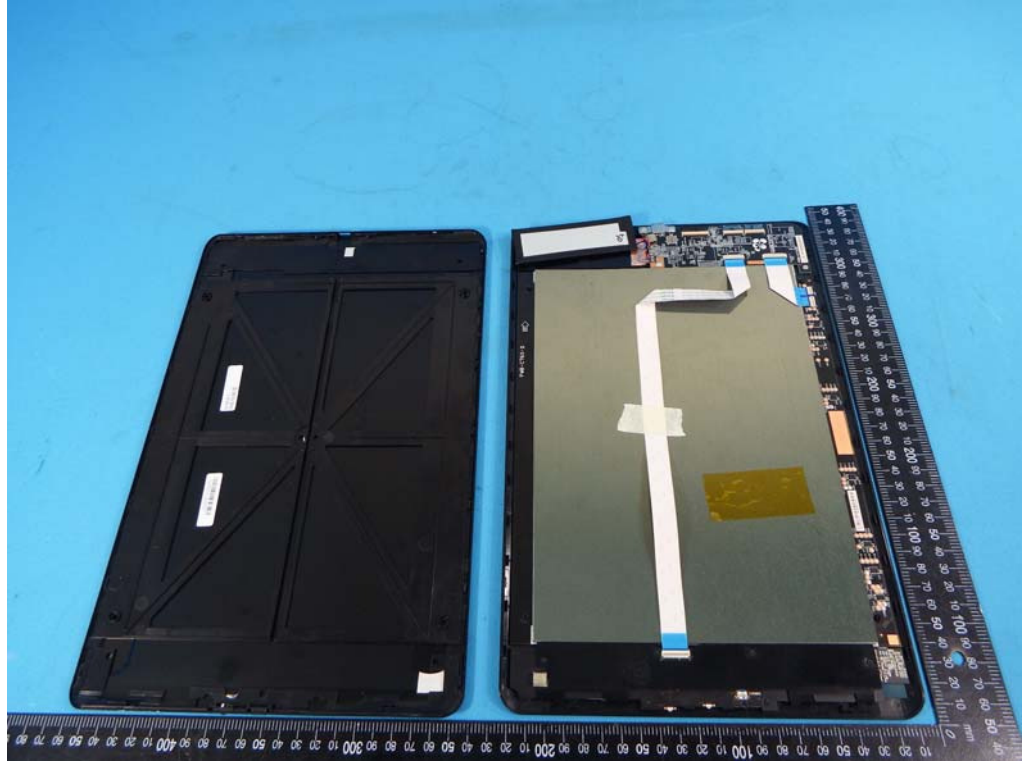

Brand Name: Wacom Model No.: PTH-660

Battery