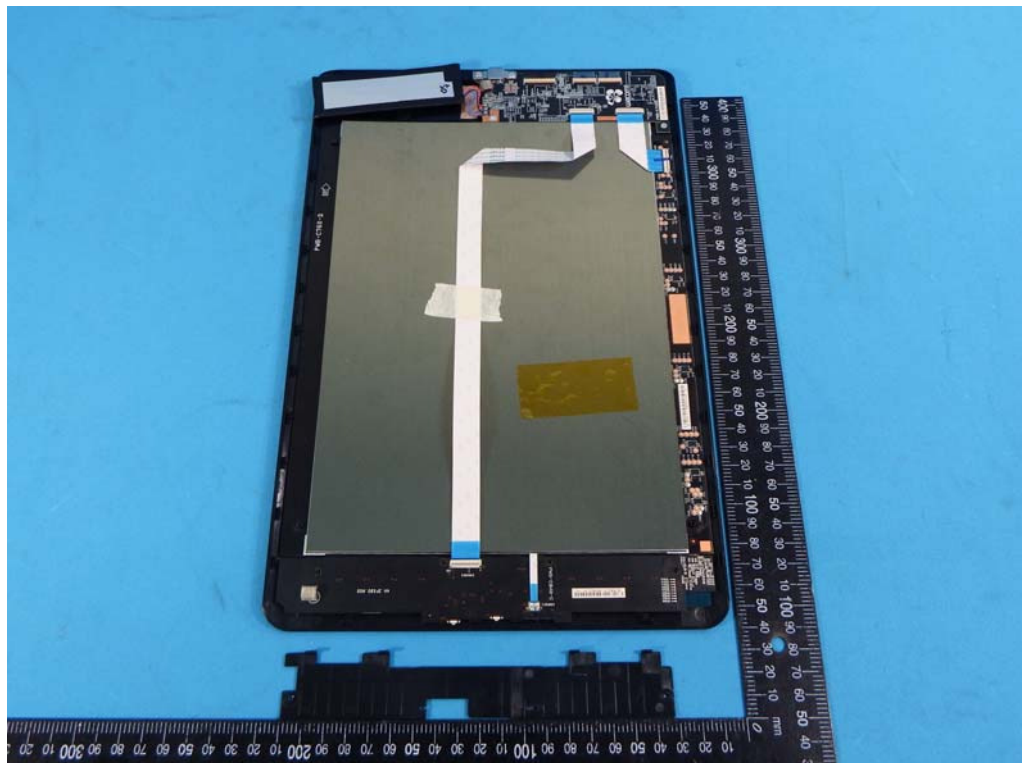

Brand Name: Wacom Model No.: PTH-660

Battery