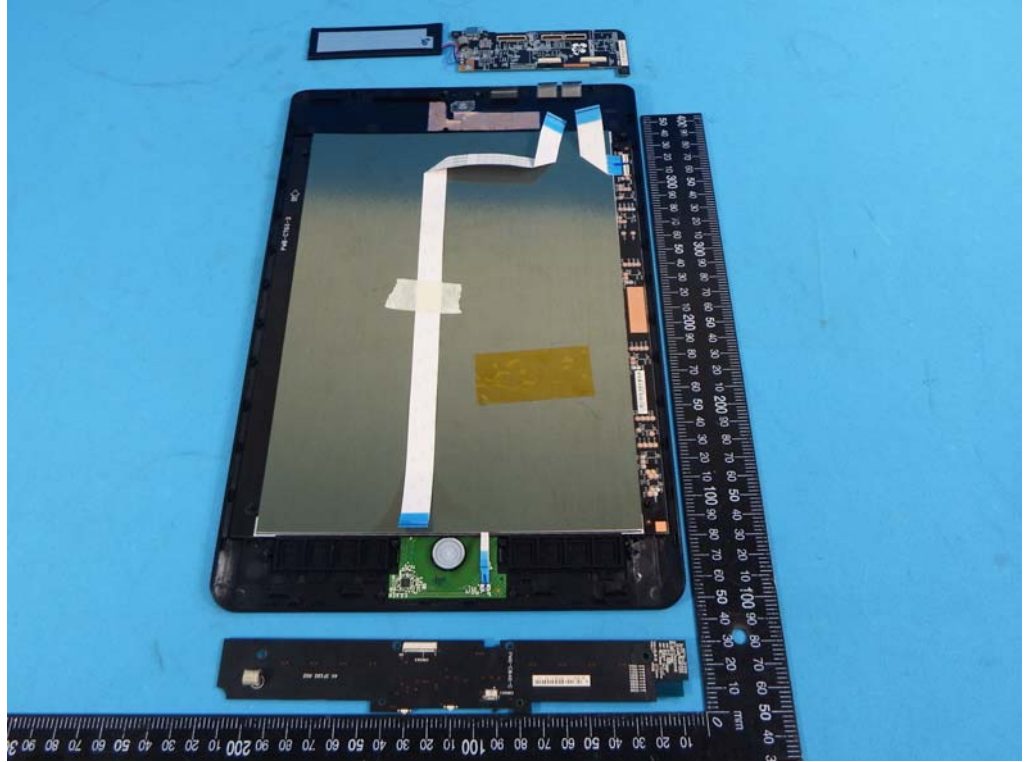

Brand Name: Wacom Model No.: PTH-660

Battery