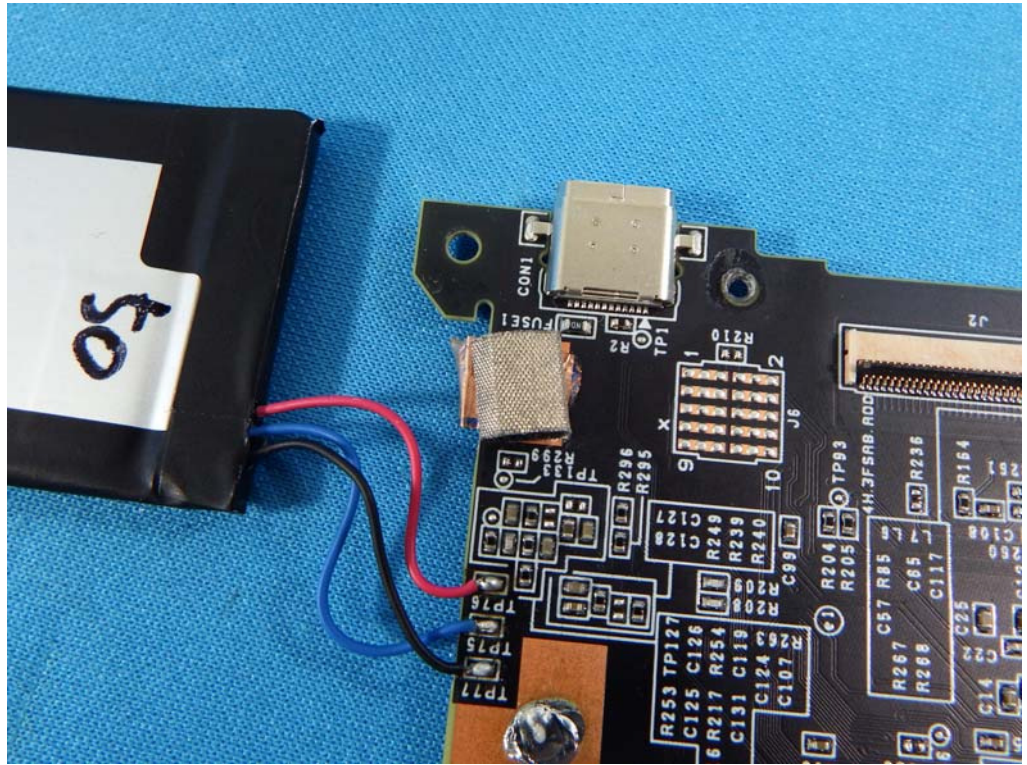

Brand Name: Wacom Model No.: PTH-660

Battery