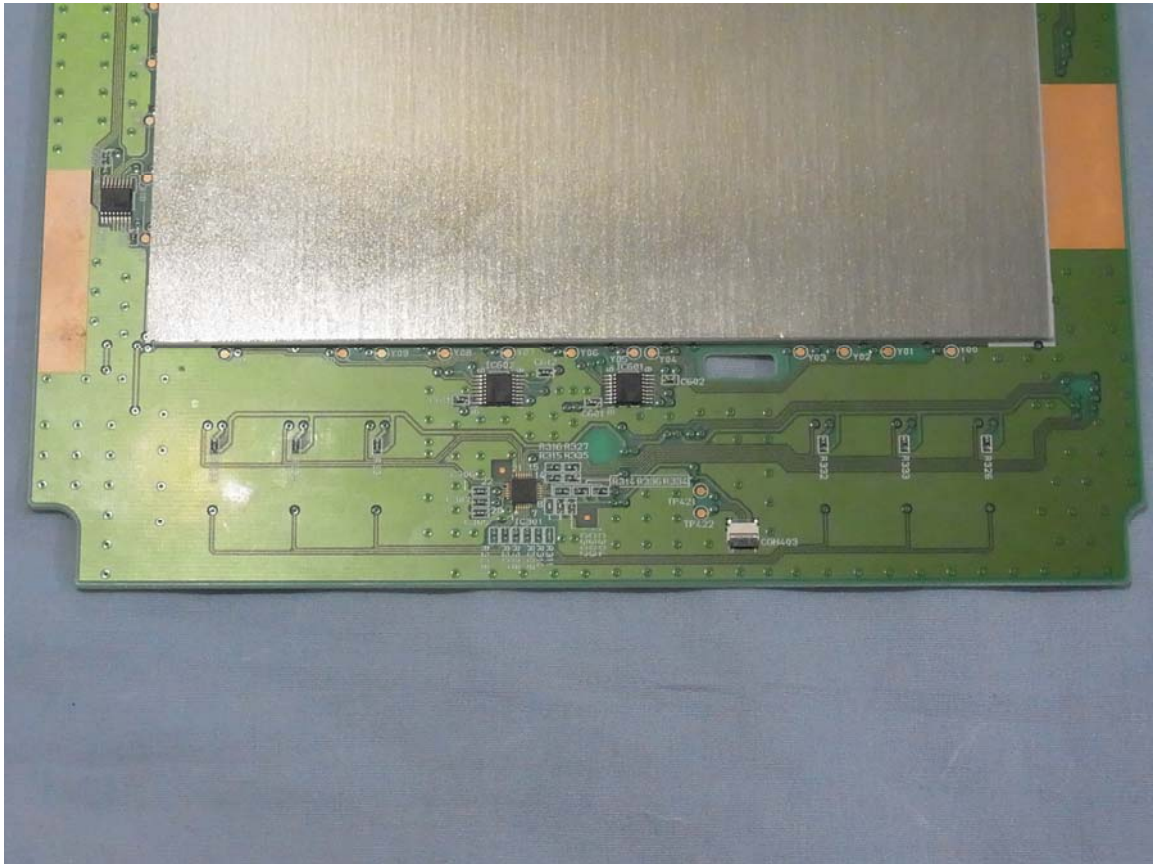

[PTH-451]

Wacom Co., Ltd.
FCC ID: HV4PTH451
IC: 6888A-PTH451