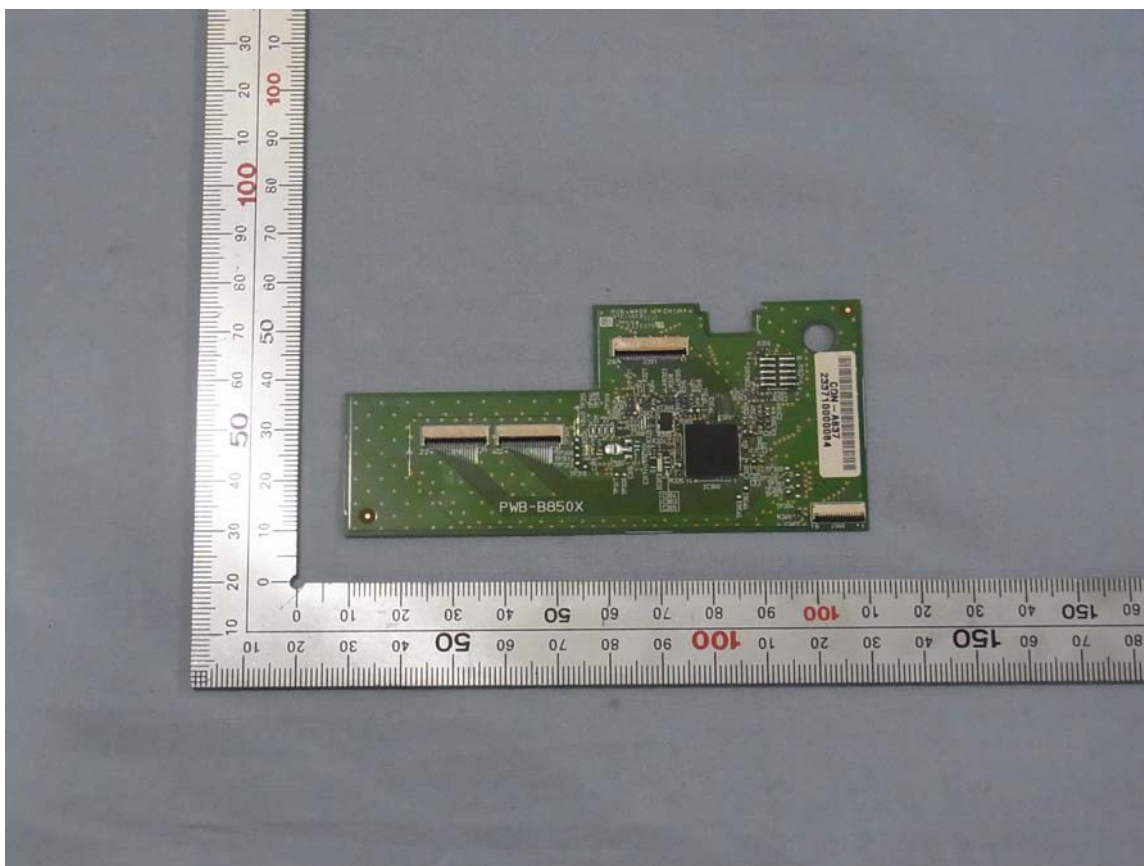

[PTH-451]

Wacom Co., Ltd.
FCC ID: HV4PTH451
IC: 6888A-PTH451