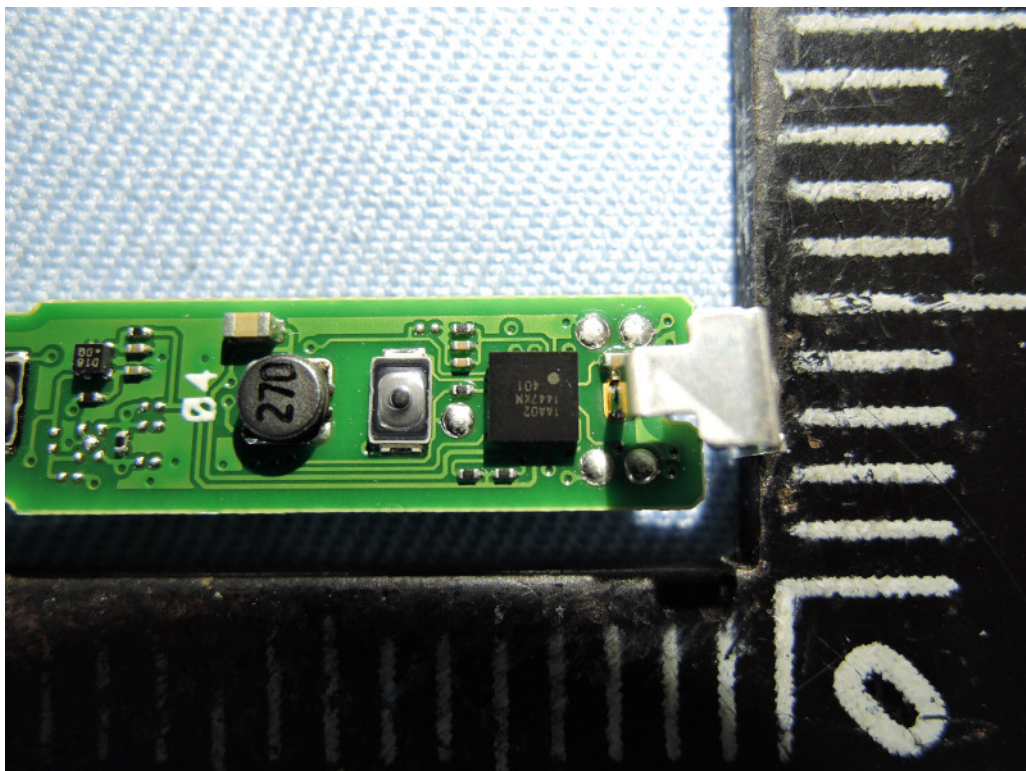

Photo Documentation

10052223 001; 10052224 001;
10052225 001; 10052226 001;
10052227 001; 10052231 001;
10052232 001

Page 4 of 7

Product: Touch Pen ((with Bluetooth and 1.8MHz function))
Brand Name: DELL
Type Identification: PN556W