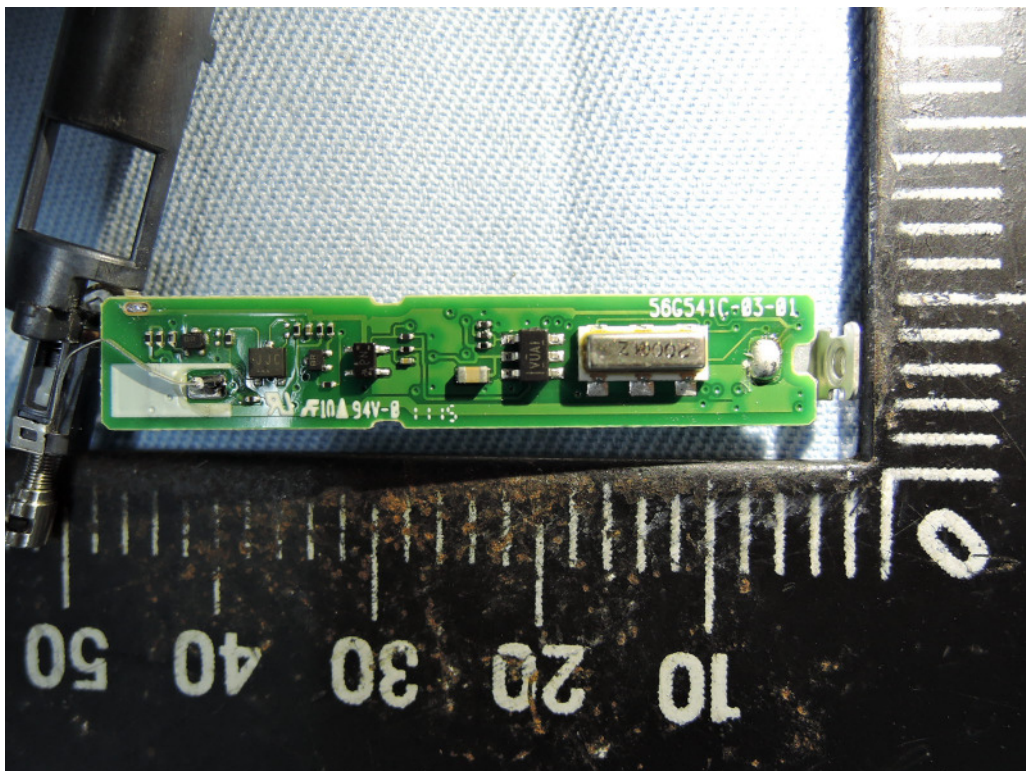

Photo Documentation

10052223 001; 10052224 001;
10052225 001; 10052226 001;
10052227 001; 10052231 001;
10052232 001

Product: Touch Pen ((with Bluetooth and 1.8MHz function))
Brand Name: DELL
Type Identification: PN556W