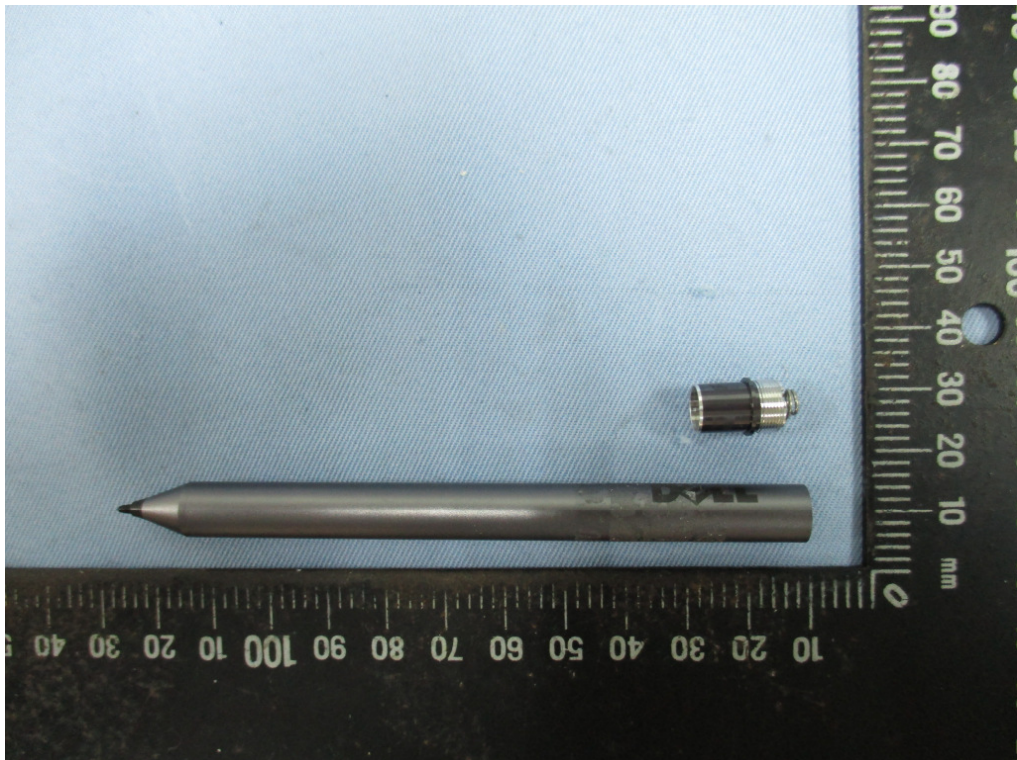

Photo Documentation

10052223 001; 10052224 001;
10052225 001; 10052226 001;
10052227 001; 10052231 001;
10052232 001

Page 1 of 7

Product: Touch Pen ((with Bluetooth and 1.8MHz function))
Brand Name: DELL
Type Identification: PN556W