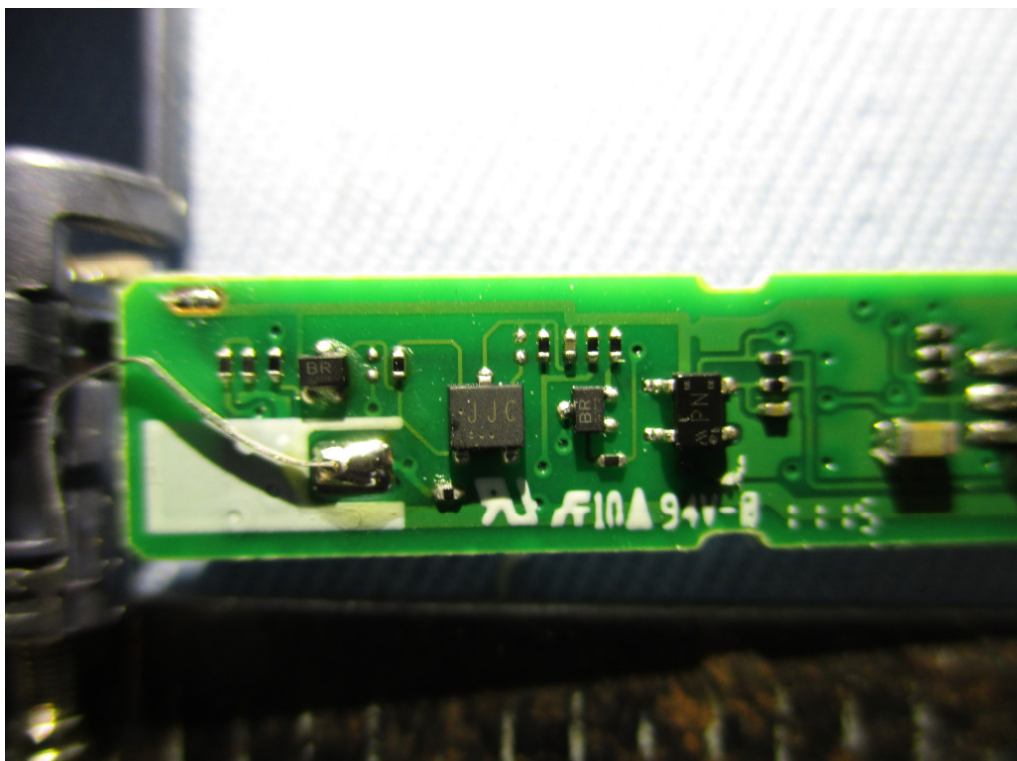

Photo Documentation 10052223 001; 10052224 001;
10052225 001; 10052226 001;
10052227 001; 10052231 001;
10052232 001

Page 2 of 7

Product: Touch Pen ((with Bluetooth and 1.8MHz function))
Brand Name: DELL
Type Identification: PN556W

Photo Documentation

10052223 001; 10052224 001;
10052225 001; 10052226 001;
10052227 001; 10052231 001;
10052232 001

Page 3 of 7

Product: Touch Pen ((with Bluetooth and 1.8MHz function))
Brand Name: DELL
Type Identification: PN556W

Photo Documentation

10052223 001; 10052224 001;
10052225 001; 10052226 001;
10052227 001; 10052231 001;
10052232 001

Page 4 of 7

Product: Touch Pen ((with Bluetooth and 1.8MHz function))
Brand Name: DELL
Type Identification: PN556W