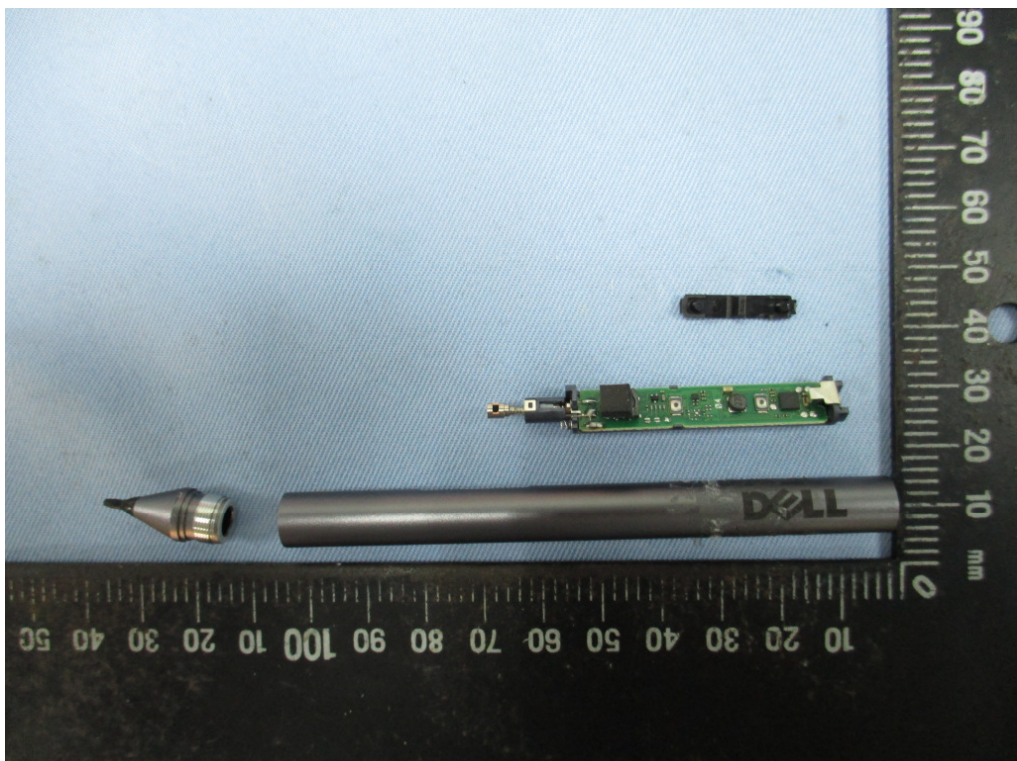

Photo Documentation

10052223 001; 10052224 001;
10052225 001; 10052226 001;
10052227 001; 10052231 001;
10052232 001

Page 1 of 7

Product: Touch Pen ((with Bluetooth and 1.8MHz function))
Brand Name: DELL
Type Identification: PN556W

Photo Documentation 10052223 001; 10052224 001;
10052225 001; 10052226 001;
10052227 001; 10052231 001;
10052232 001

Page 2 of 7

Product: Touch Pen ((with Bluetooth and 1.8MHz function))
Brand Name: DELL
Type Identification: PN556W

Photo Documentation

10052223 001; 10052224 001;
10052225 001; 10052226 001;
10052227 001; 10052231 001;
10052232 001

Page 3 of 7

Product: Touch Pen ((with Bluetooth and 1.8MHz function))
Brand Name: DELL
Type Identification: PN556W