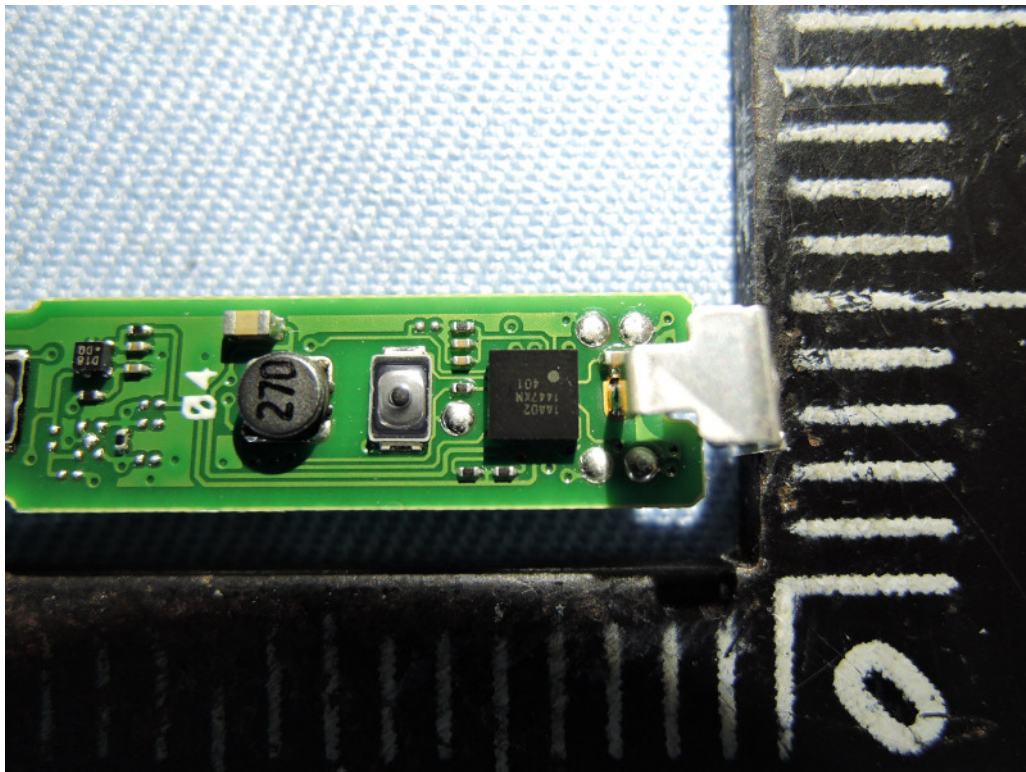

Photo Documentation

10052223 001; 10052224 001;
10052225 001; 10052226 001;
10052227 001; 10052231 001;
10052232 001

Product: Touch Pen ((with Bluetooth and 1.8MHz function))
Brand Name: DELL
Type Identification: PN556W