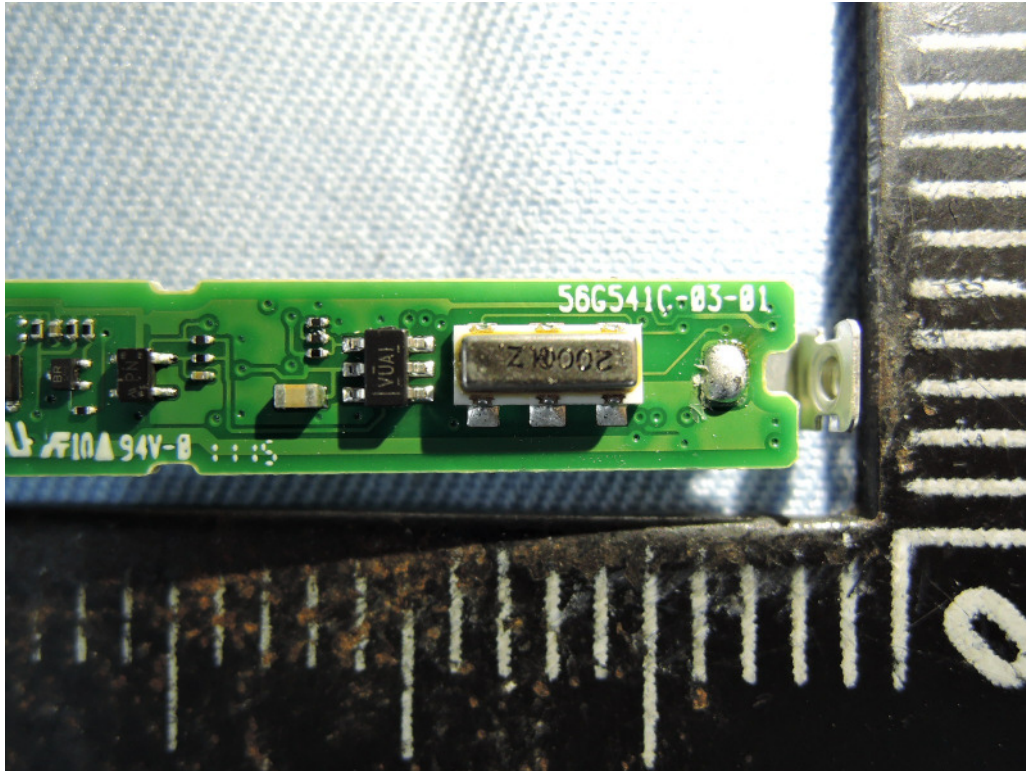

Product: Touch Pen ((with Bluetooth and 1.8MHz function))
Brand Name: DELL
Type Identification: PN556W

Photo Documentation

10052223 001; 10052224 001;
10052225 001; 10052226 001;
10052227 001; 10052231 001;
10052232 001