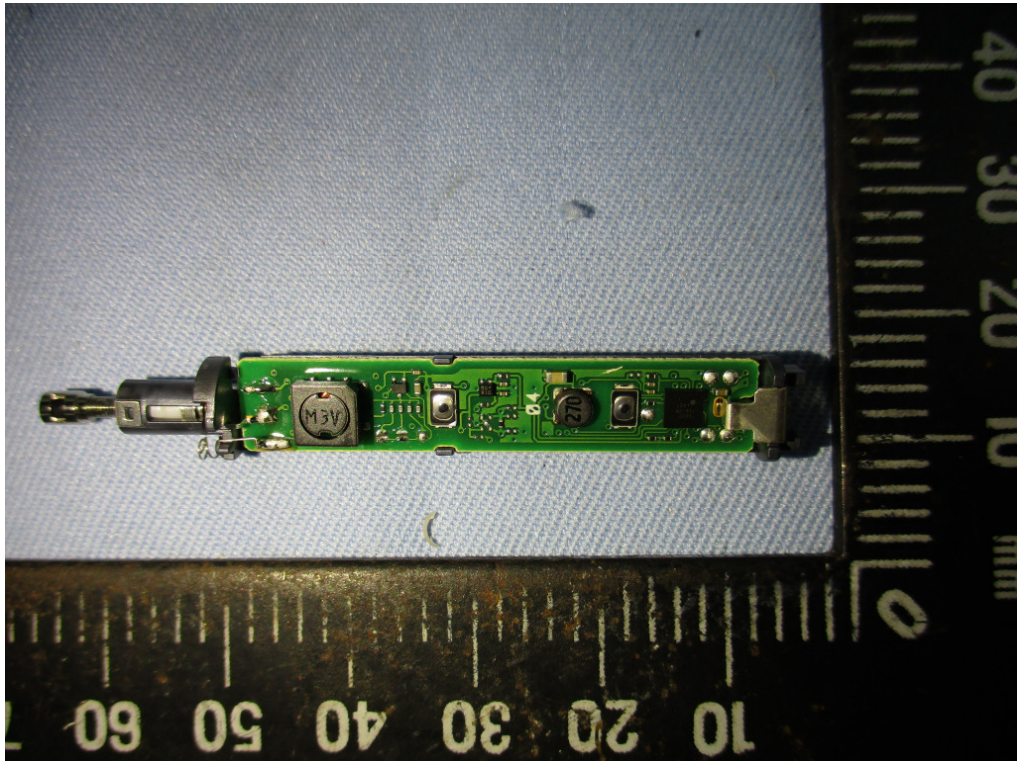

Photo Documentation

10052223 001; 10052224 001;
10052225 001; 10052226 001;
10052227 001; 10052231 001;
10052232 001

Page 1 of 7

Product: Touch Pen ((with Bluetooth and 1.8MHz function))
Brand Name: DELL
Type Identification: PN556W

Photo Documentation 10052223 001; 10052224 001;
10052225 001; 10052226 001;
10052227 001; 10052231 001;
10052232 001

Page 2 of 7

Product: Touch Pen ((with Bluetooth and 1.8MHz function))
Brand Name: DELL
Type Identification: PN556W

Photo Documentation

10052223 001; 10052224 001;
10052225 001; 10052226 001;
10052227 001; 10052231 001;
10052232 001

Page 3 of 7

Product: Touch Pen ((with Bluetooth and 1.8MHz function))
Brand Name: DELL
Type Identification: PN556W

Photo Documentation

10052223 001; 10052224 001;
10052225 001; 10052226 001;
10052227 001; 10052231 001;
10052232 001

Page 4 of 7

Product: Touch Pen ((with Bluetooth and 1.8MHz function))
Brand Name: DELL
Type Identification: PN556W