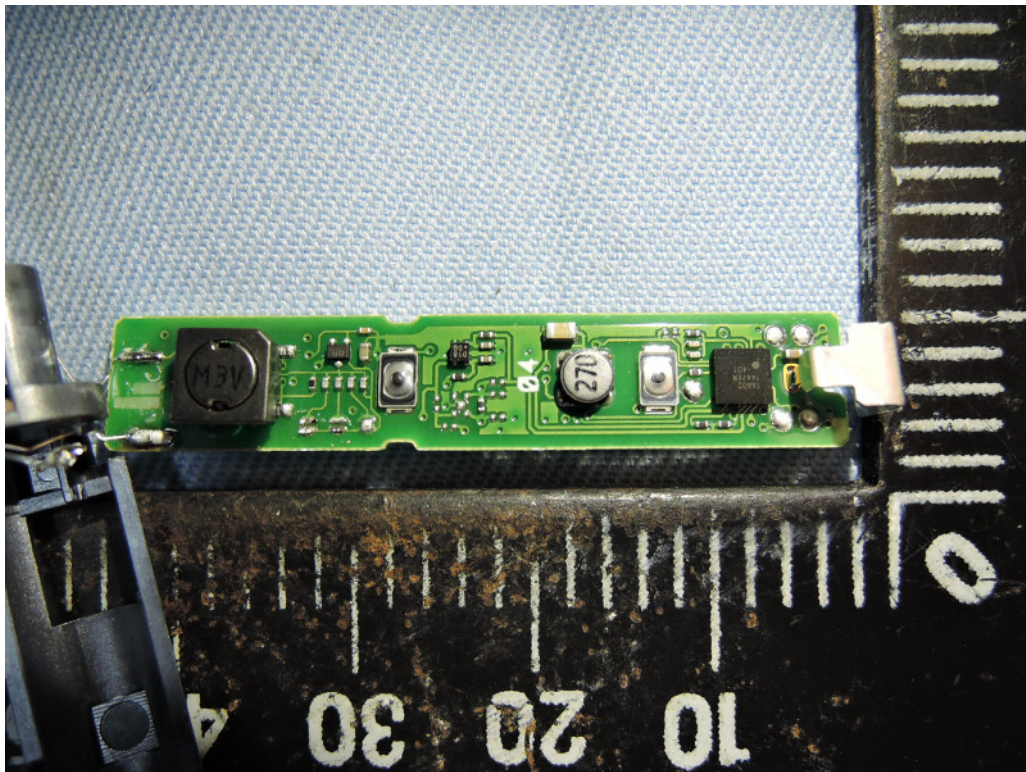

Photo Documentation

10052223 001; 10052224 001;
10052225 001; 10052226 001;
10052227 001; 10052231 001;
10052232 001

Page 4 of 7

Product: Touch Pen ((with Bluetooth and 1.8MHz function))
Brand Name: DELL
Type Identification: PN556W