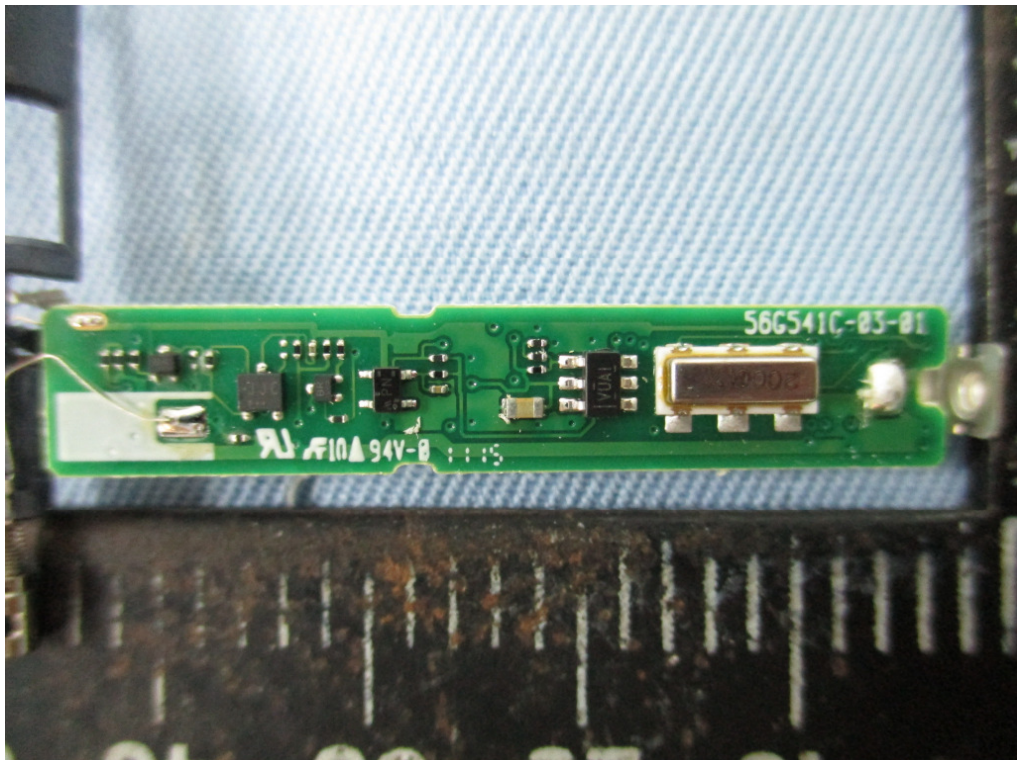

Photo Documentation

10052223 001; 10052224 001;
10052225 001; 10052226 001;
10052227 001; 10052231 001;
10052232 001

Page 1 of 7

Product: Touch Pen ((with Bluetooth and 1.8MHz function))
Brand Name: DELL
Type Identification: PN556W

Photo Documentation 10052223 001; 10052224 001;
10052225 001; 10052226 001;
10052227 001; 10052231 001;
10052232 001

Page 2 of 7

Product: Touch Pen ((with Bluetooth and 1.8MHz function))
Brand Name: DELL
Type Identification: PN556W

Photo Documentation

10052223 001; 10052224 001;
10052225 001; 10052226 001;
10052227 001; 10052231 001;
10052232 001

Page 3 of 7

Product: Touch Pen ((with Bluetooth and 1.8MHz function))
Brand Name: DELL
Type Identification: PN556W

Photo Documentation

10052223 001; 10052224 001;
10052225 001; 10052226 001;
10052227 001; 10052231 001;
10052232 001

Page 4 of 7

Product: Touch Pen ((with Bluetooth and 1.8MHz function))
Brand Name: DELL
Type Identification: PN556W