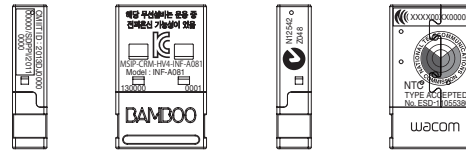

# USB dongle markings

Confidential

Tobago

JUL/31/2013

INF-A081

INF-A081-03 (AP/WCC)

CMF: Laser marking

1/1 scale