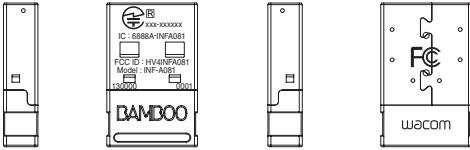

# USB dongle markings

Confidential

Tobago

JUL/31/2013

INF-A081

INF-A081-01 (WTC/WCL)

CMF: Laser marking

1/1 scale

# USB dongle markings

Confidential

Tobago

JUL/31/2013

INF-A081

INF-A081-02 (WEG)

CMF: Laser marking

1/1 scale