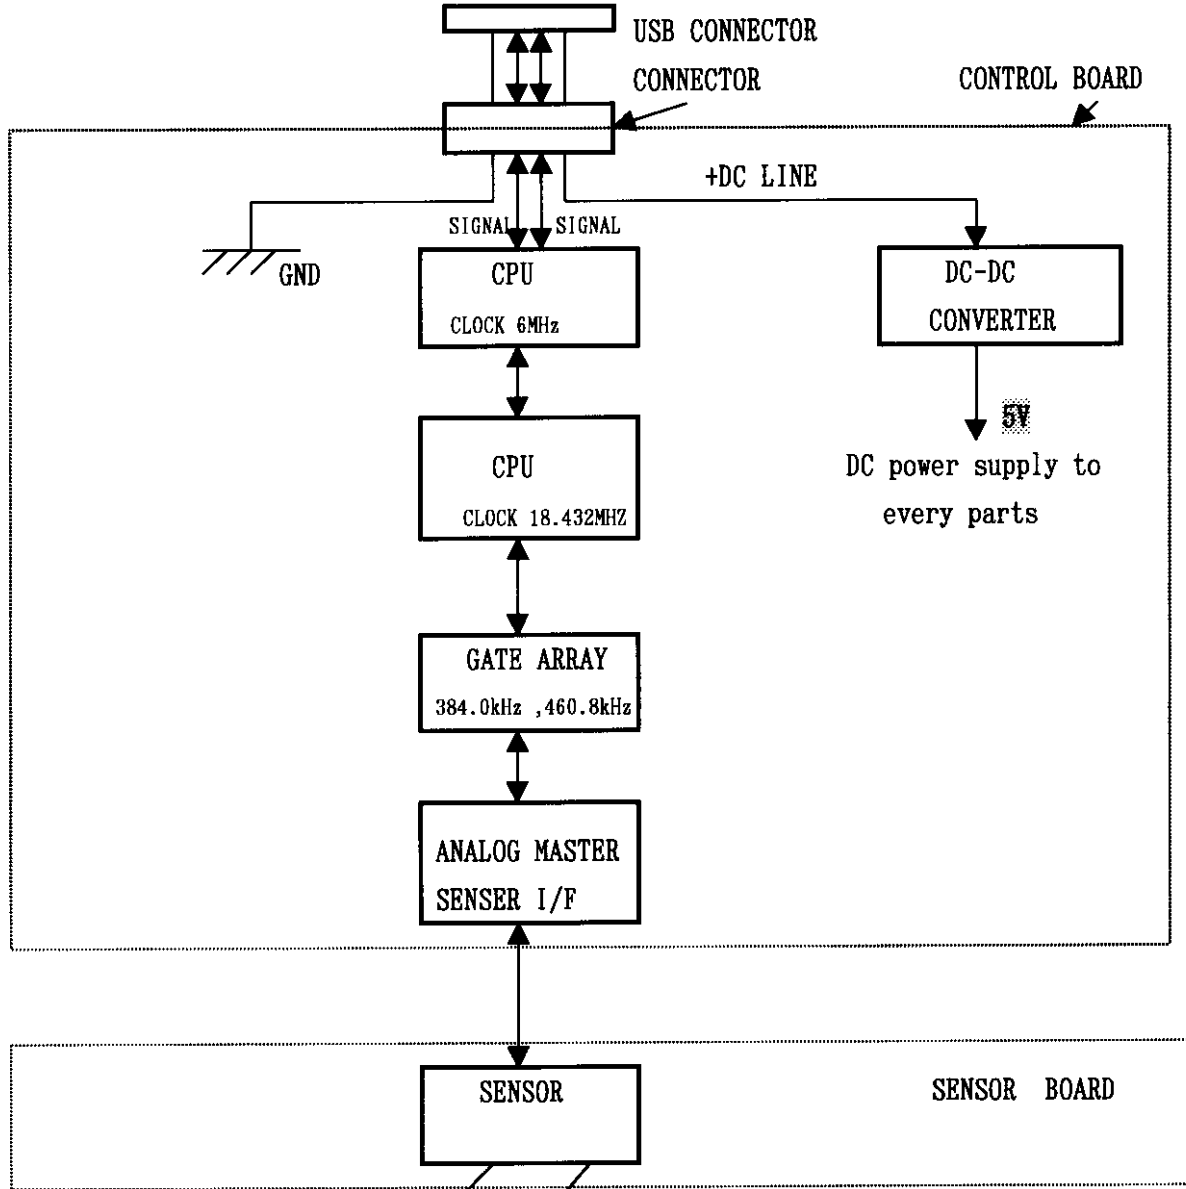

BLOCK DIAGRAM

To host computer

INTUOS TOOL (Pen & Other tools)

BLOCK DIAGRAM

To host computer

Radiated frequency : 460.8kHz ,384.0kHz

INTUOS TOOL (Pen & Other tools)