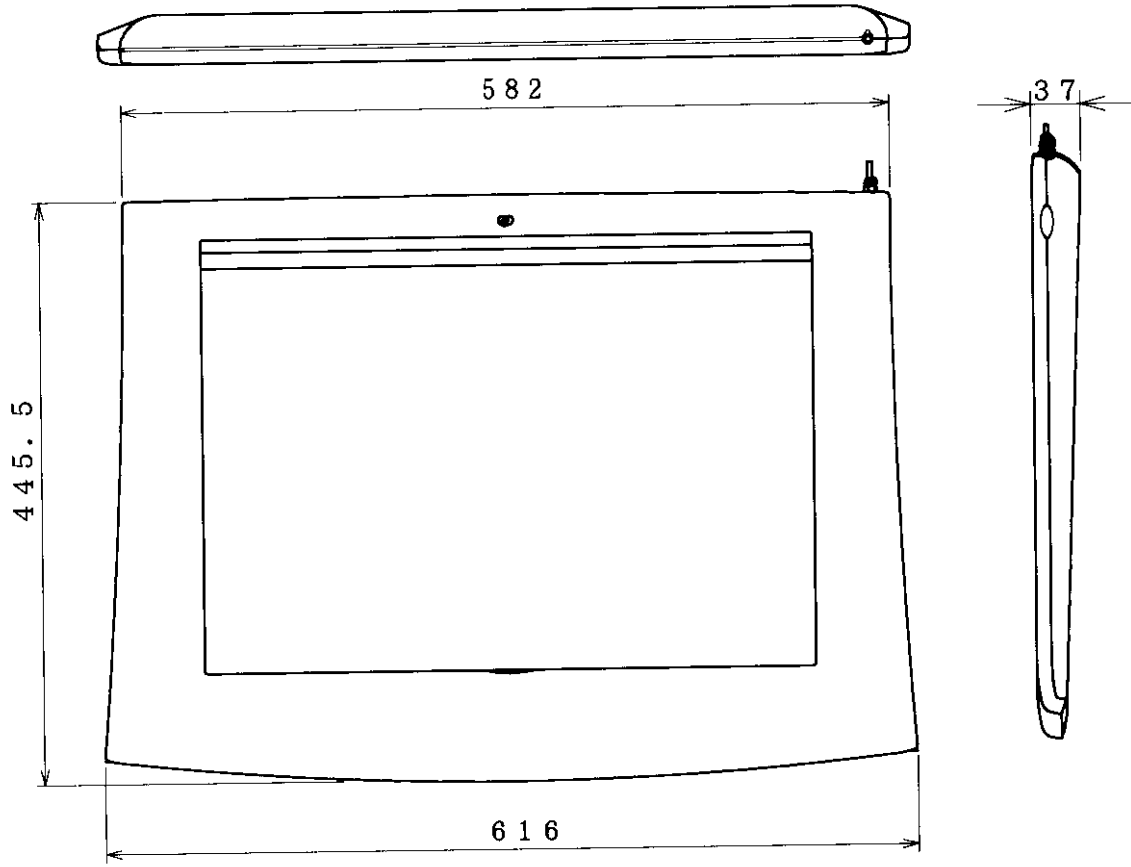

BLOCK DIAGRAM

To host computer

INTUOS TOOL (Pen & Other tools)

BLOCK DIAGRAM

To host computer

Radiated frequency : 460.8kHz ,384.0kHz

INTUOS TOOL (Pen & Other tools)