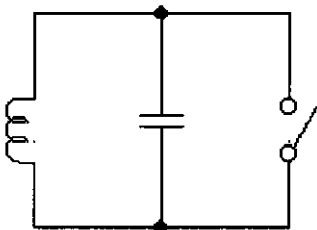

BLOCK DIAGRAM

To host computer

INTUOS TOOL (Pen & Other tools)

BLOCK DIAGRAM

To host computer

Radiated frequency : 460.8kHz ,384.0kHz

INTUOS TOOL (Pen & Other tools)