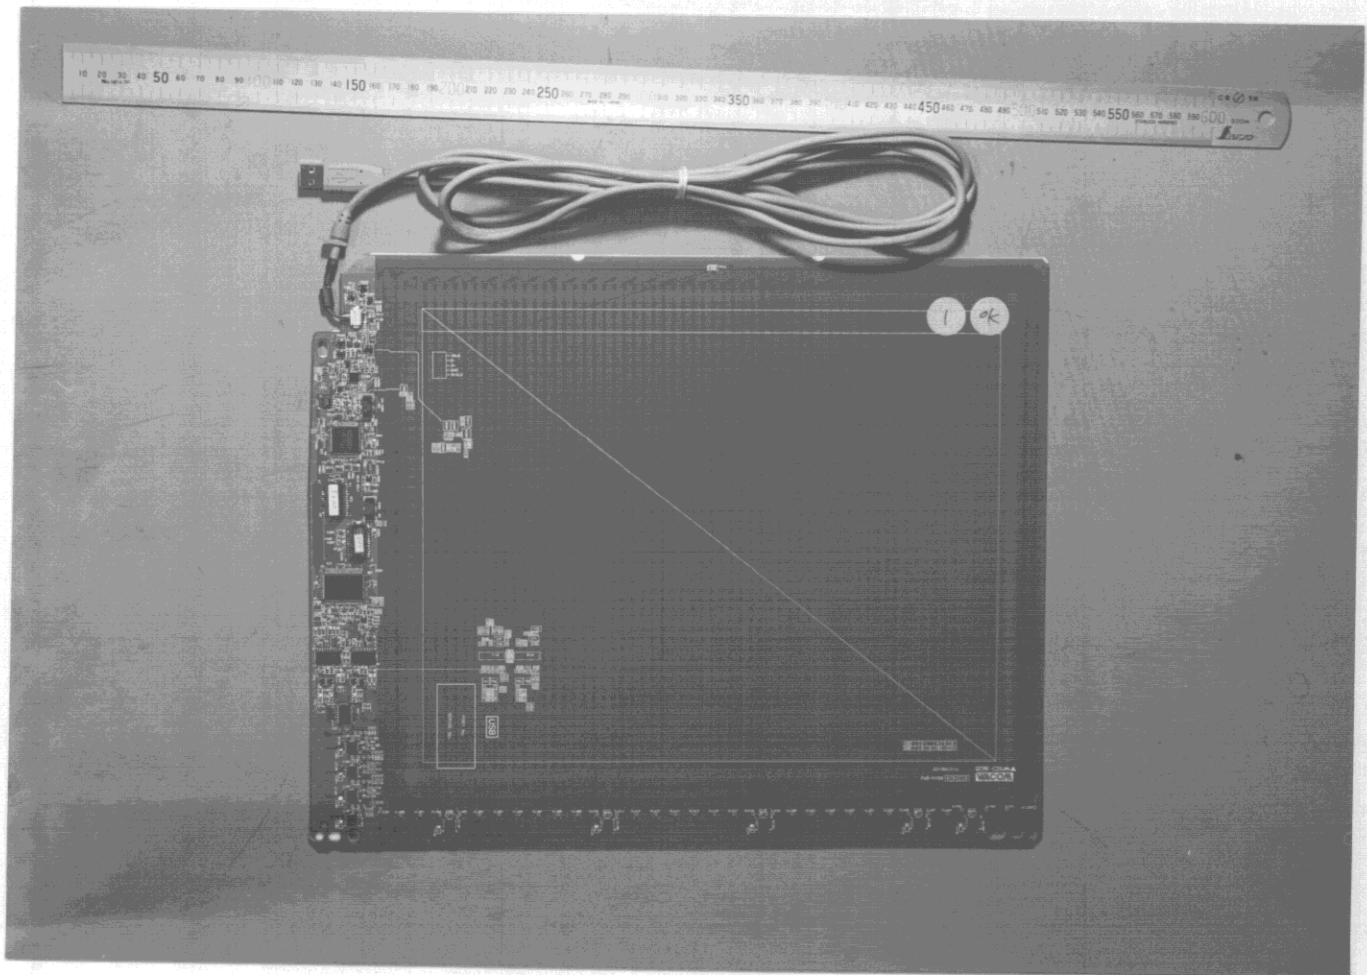

MODEL GD-0912-U      Fig.4

General - Shows front view of P.W.B of model.

Cable - 2.5m(8.2ft)with Ferrite Core.

MODEL GD-0912-U      Fig.4

General - Shows front view of P.W.B of model.  
Cable - 2.5m(8.2ft)with Ferrite Core.