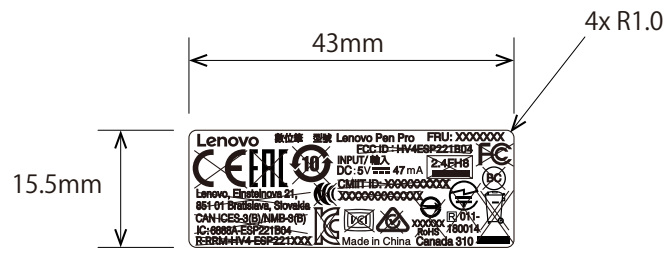

Label Artwork

AES

Confidential

Apr./19/2018

*Do not print label outline

Printing colour (backside):
 Pantone xxxx

W x H: 43 x 15.5 mm
 1/1 scale

Location