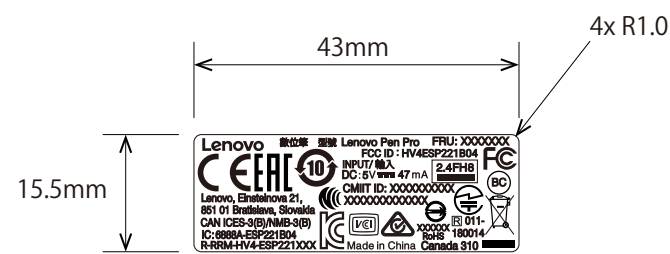

Label Artwork

AES

Confidential

Apr./19/2018

*Do not print label outline

Printing colour (backside):
 Pantone xxxx

W x H: 43 x 15.5 mm
 1/1 scale

Location