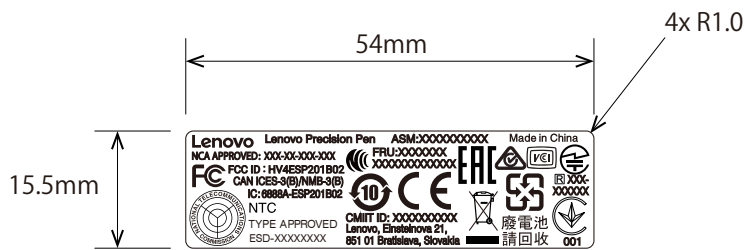

Label Artwork

AES

Confidential

Mar./14/2018

*Do not print label outline

Printing colour (backside):
Pantone xxxx

W x H: 54 x 15.5 mm

1/1 scale

Location