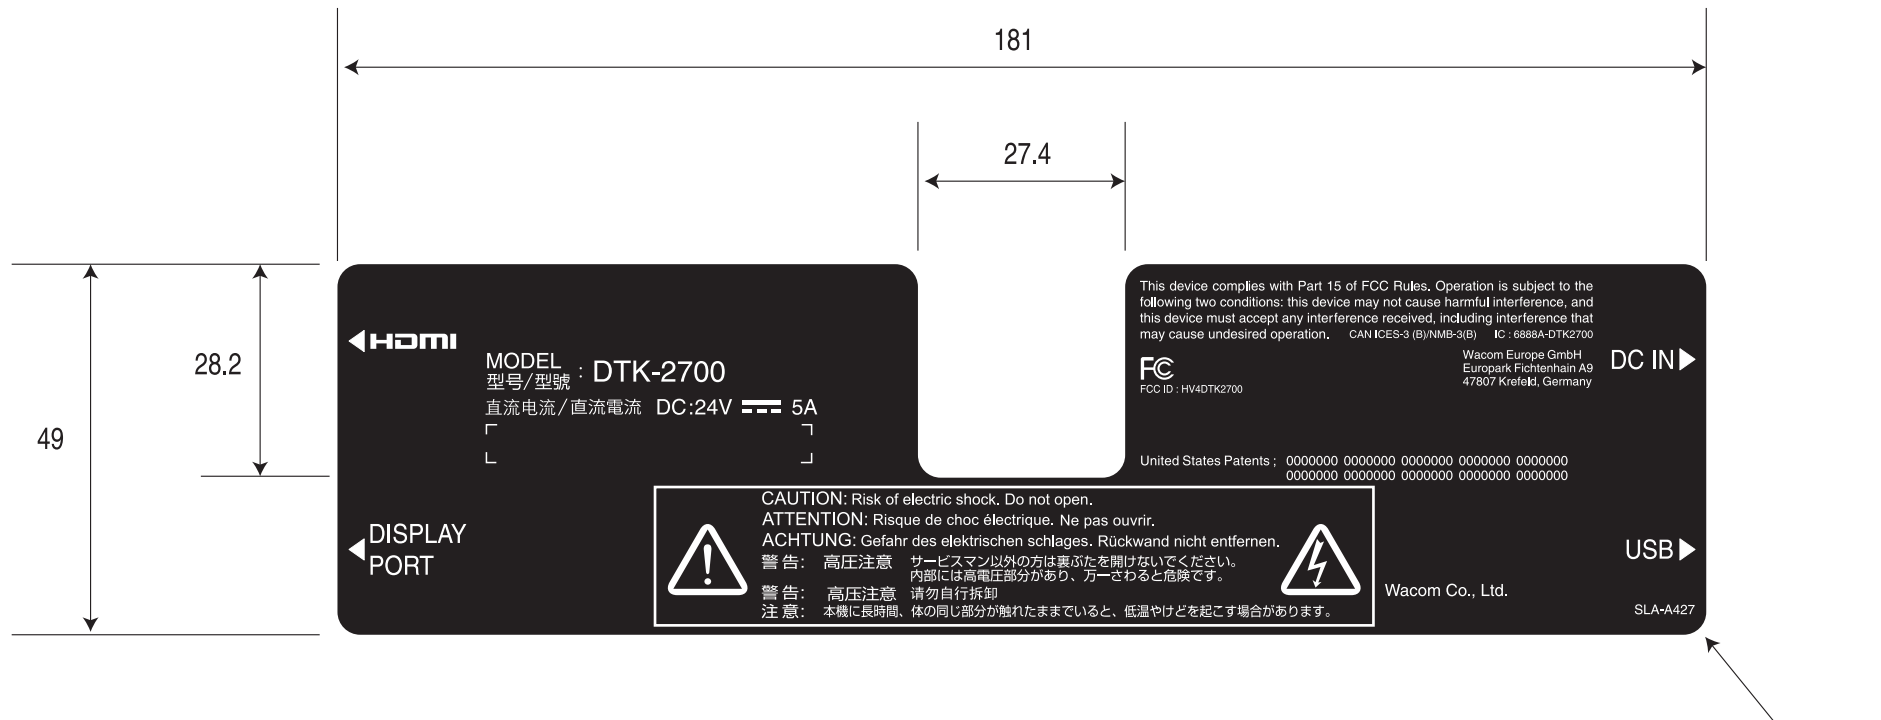

ID label

Confidential

Swift Pen Only
FCC申請用

AUG/29/2014

SLA-A427

SAMPLE

1/1 scale

Wacom Co., Ltd.

Top

Spec. Label located here

Center lid on rear cover
You have to take off the center lid to see spec. label

Bottom