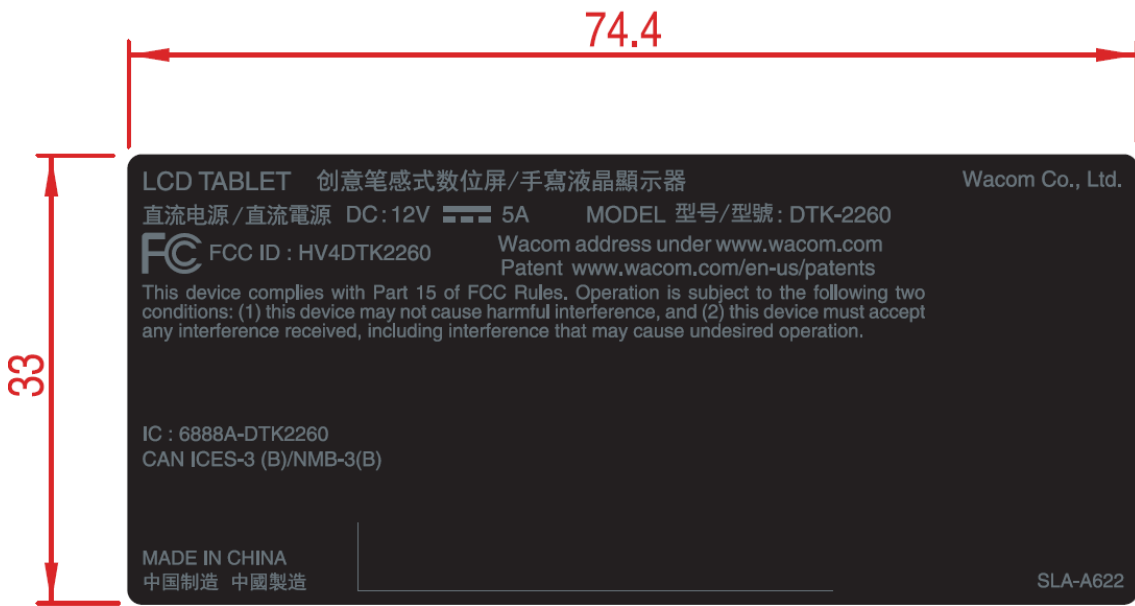

Label Location Information

Label location - DTK-2260

UP

Label (behind cable cover)