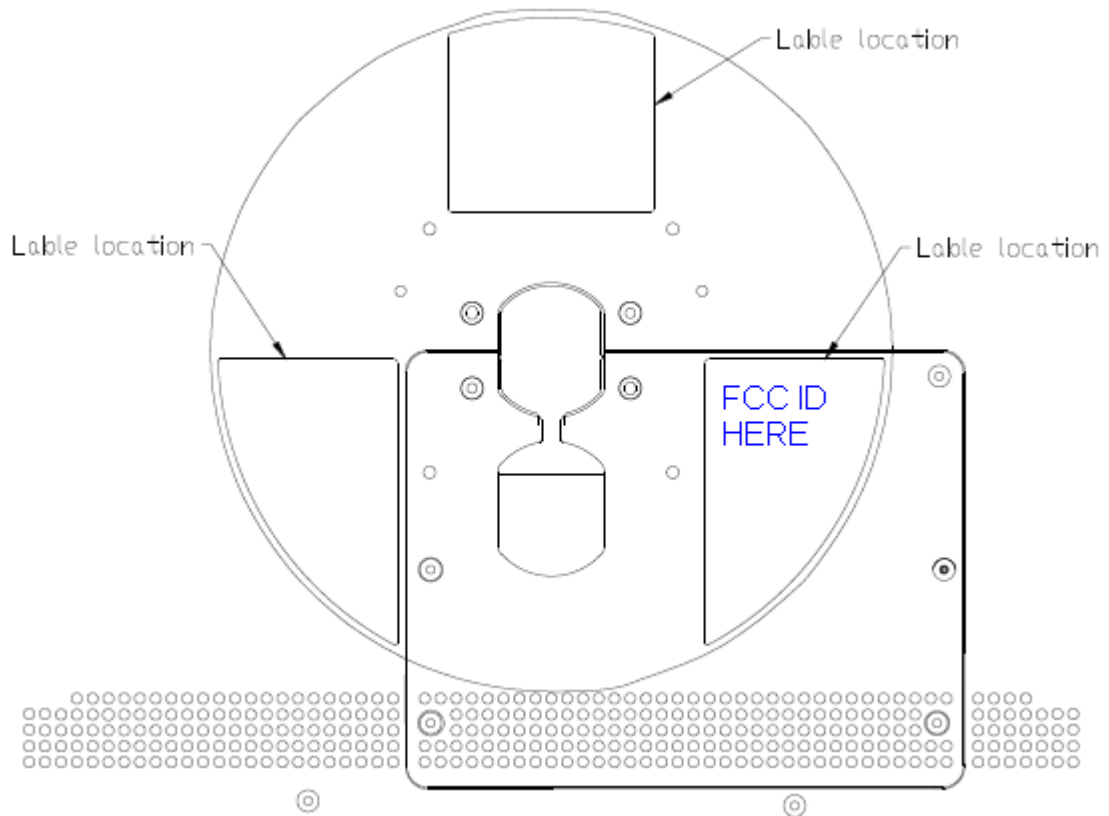

# FCC LABEL LOCATION

The label will be permanently affixed at a conspicuous location on the device.

Back Side :

(Fig.1) FCC ID: HV4DTK2200