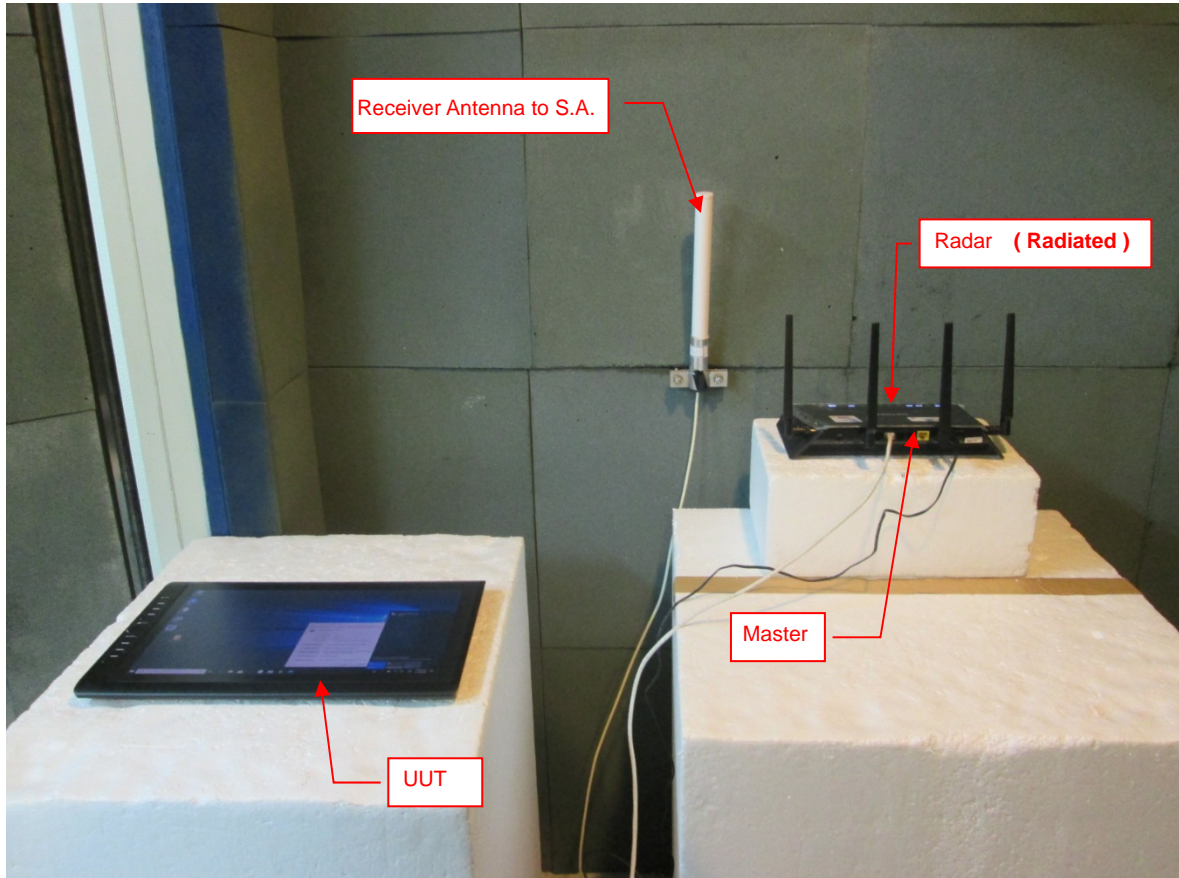

## PHOTOGRAPHS OF THE TEST CONFIGURATION

### DFS

Set UUT as Client without radar detection mode (Radar injected into Master)

For 802.11n HT20, 802.11n HT40, 802.11ac VHT80

For 802.11ac VHT160