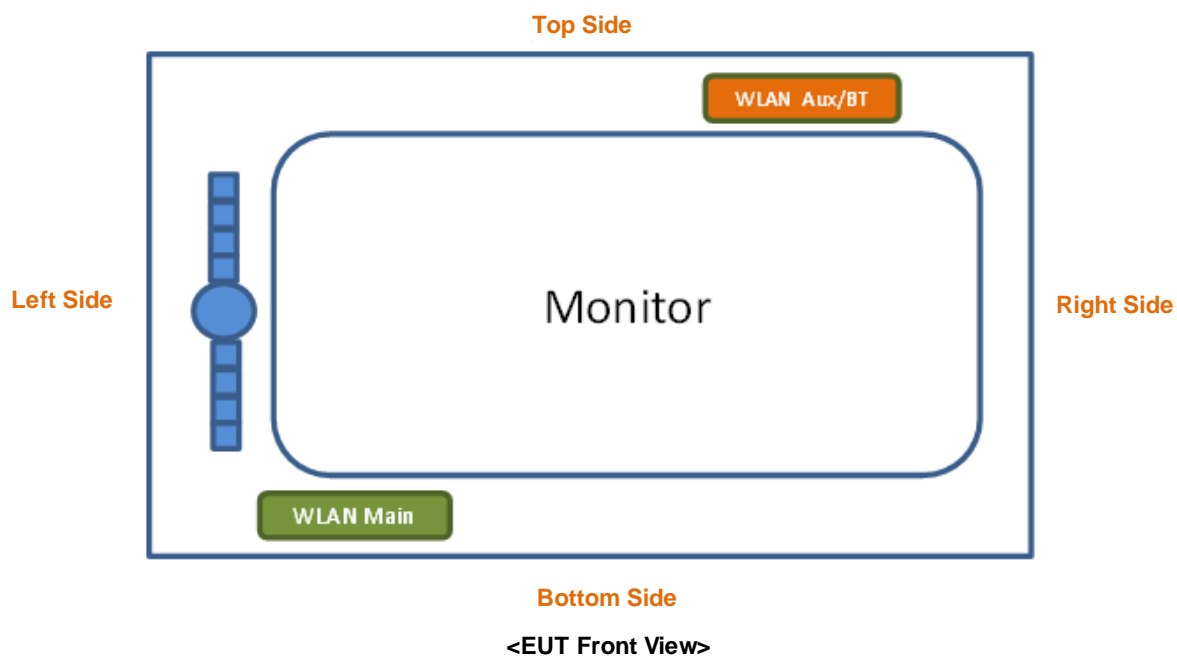

<Photographs of EUT>

<Antenna Location>

The separation distance for antenna to edge:

Antenna	To Top Side (mm)	To Bottom Side (mm)	To Left Side (mm)	To Right Side (mm)
WLAN Main	205	5	20	210
WLAN Aux/BT	5	205	210	20

<Photographs of SAR Setup>

Body - Top Side of EUT at 0 mm

Body - Bottom Side of EUT at 0 mm

Body - Left Side of EUT at 0 mm

Body - Right Side of EUT at 0 mm

Body - Rear Face of EUT at 0 mm