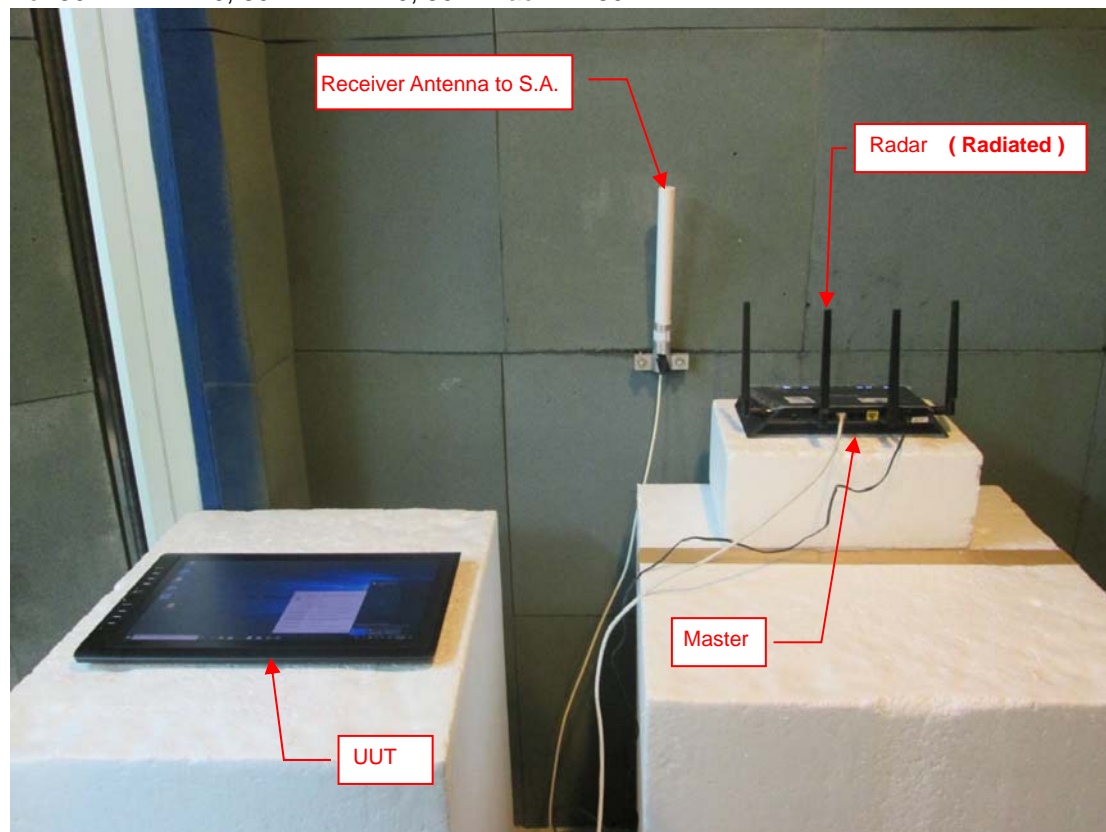

## PHOTOGRAPHS OF THE TEST CONFIGURATION

### DFS

Set UUT as Client without radar detection mode (Radar injected into Master)

For 802.11n HT20, 802.11n HT40, 802.11ac VHT80

For 802.11ac VHT160