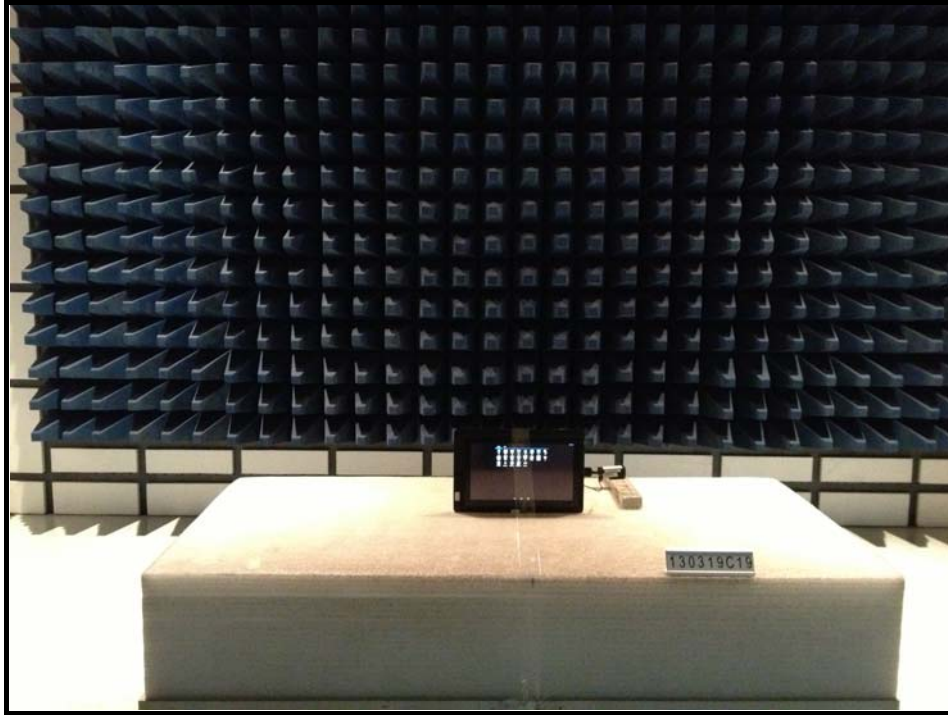

A D T

PHOTOGRAPHS OF THE TEST CONFIGURATION

CONDUCTED EMISSION TEST
(2.4G Band)

CONDUCTED EMISSION TEST
(667.0kHz)

RADIATED EMISSION TEST (2.4G Band)

RADIATED EMISSION TEST (667.0kHz)