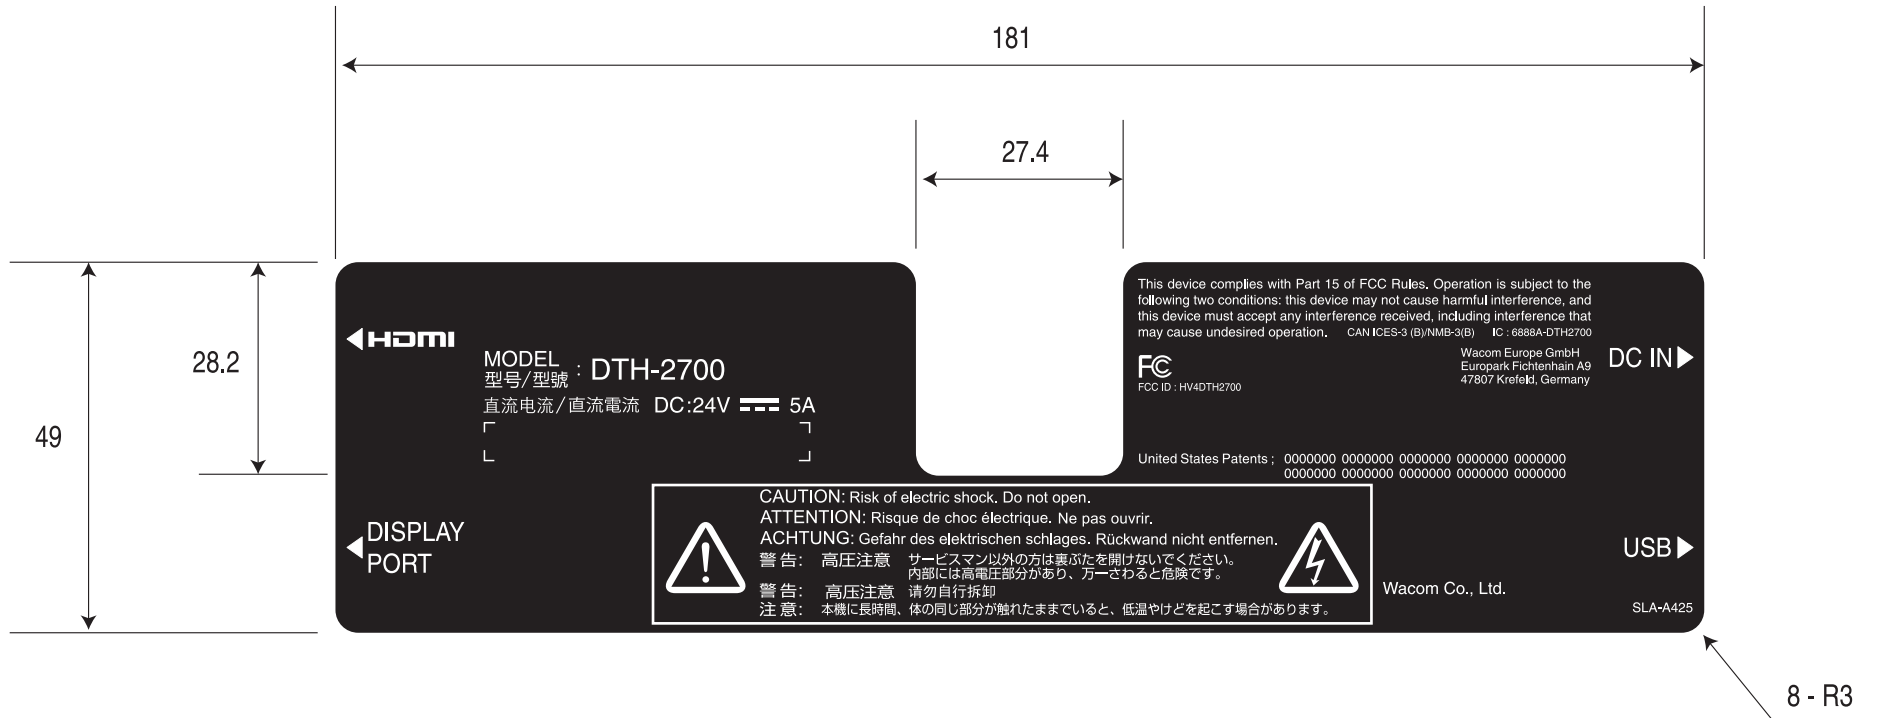

ID label

Confidential

Swift Pen & Touch
FCC申請用

AUG/29/2014

SLA-A425

SAMPLE

1/1 scale

Wacom Co., Ltd.

Top

Spec. Label located here

Center lid on rear cover

You have to take off the center lid to see spec. label

Bottom