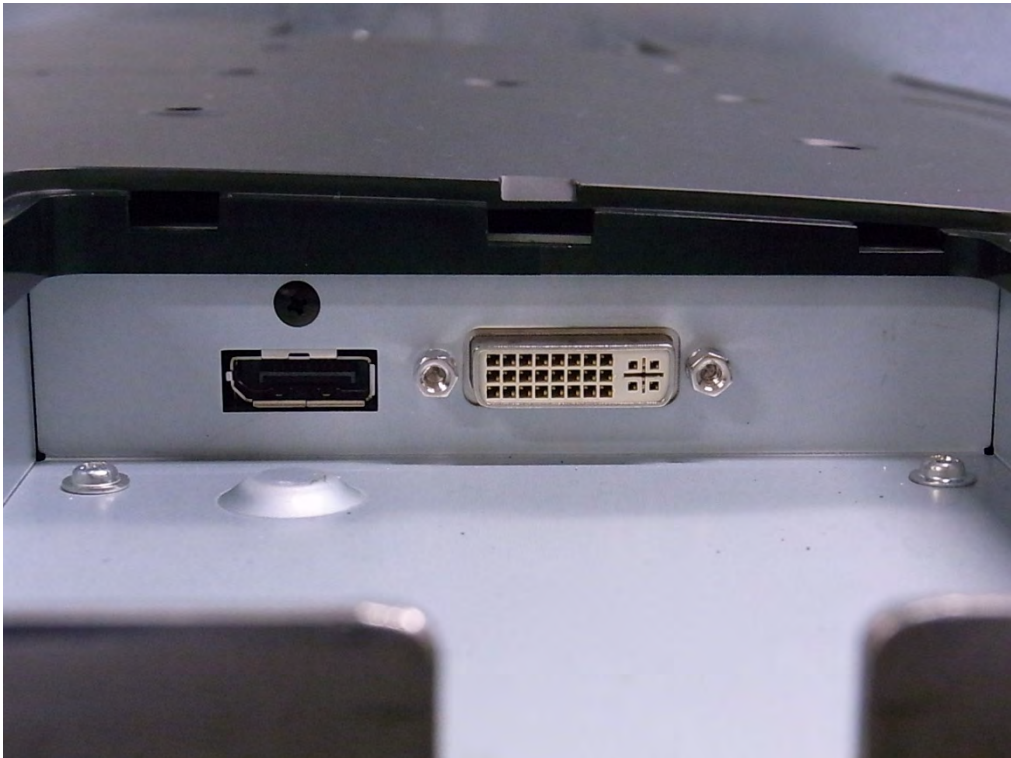

Wacom Co., Ltd.
FCC ID: HV4DTH2400
IC: 6888A-DTH2400