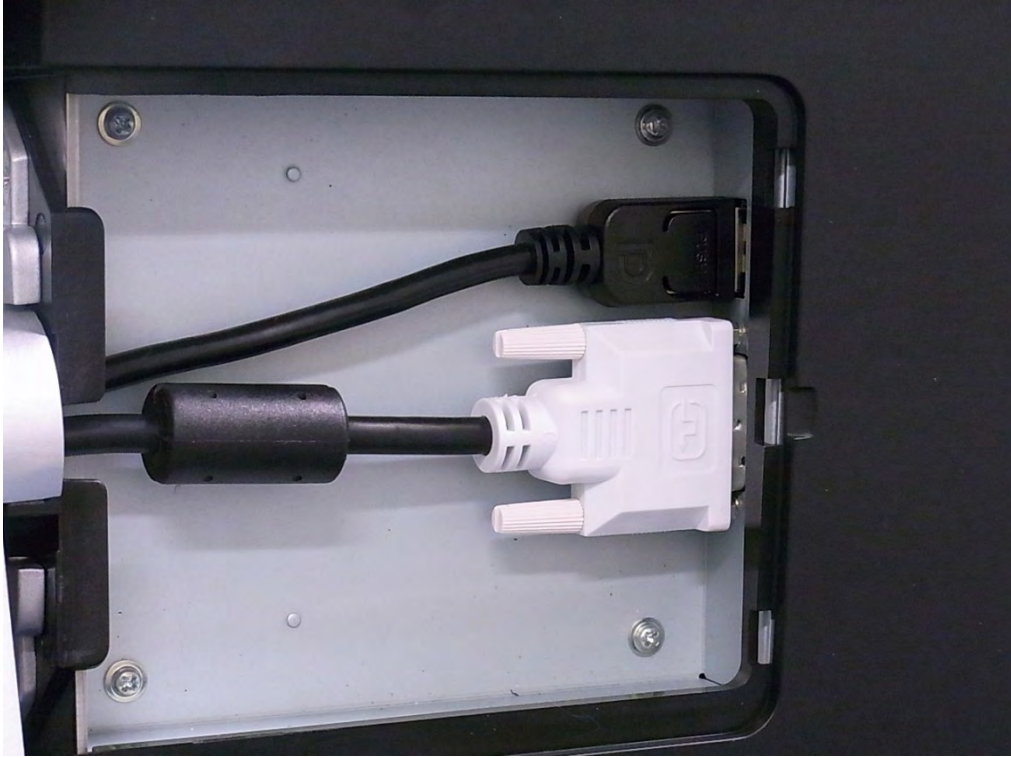

Wacom Co., Ltd.
FCC ID: HV4DTH2400
IC: 6888A-DTH2400