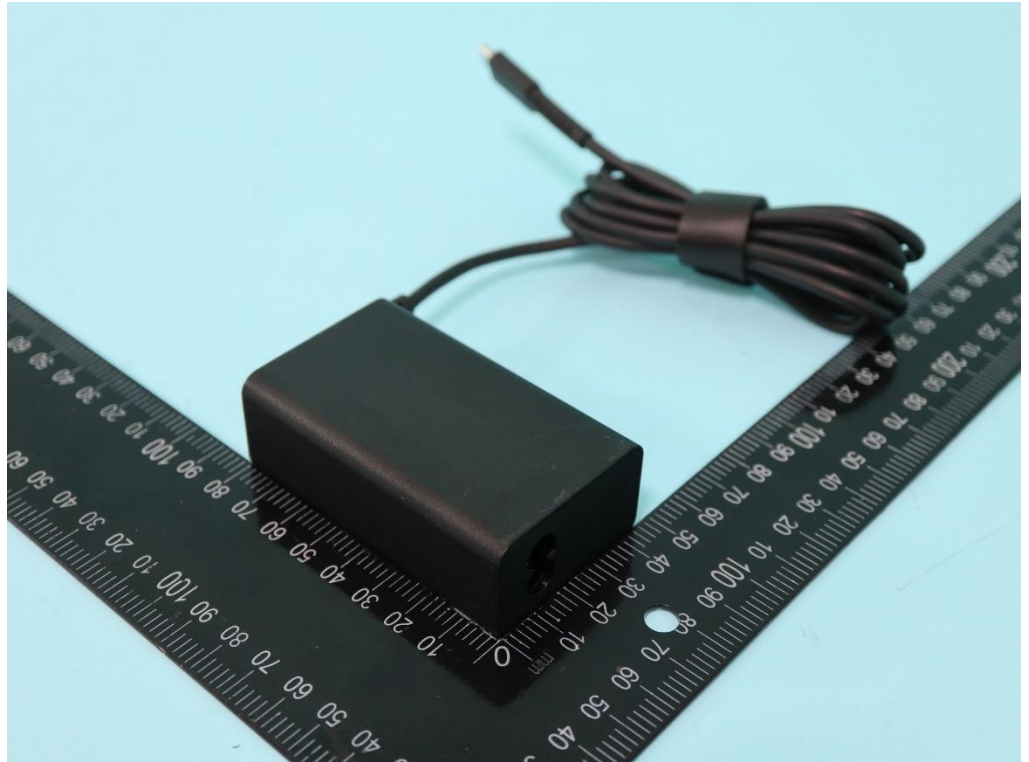

AC Adapter

**USB-C to USB-A
Cable**

**USB-C to USB-C
Cable**

**DP to DP mini
Cable**

HDMI Cable

Bracket(big)
Model Name :
5J.5NM01.001

Bracket(small)
Model Name :
3K.5NM06.001

Bracket(small)
Model Name :
3K.5NM07.001

Digital Pen

Pen tray

————THE END————