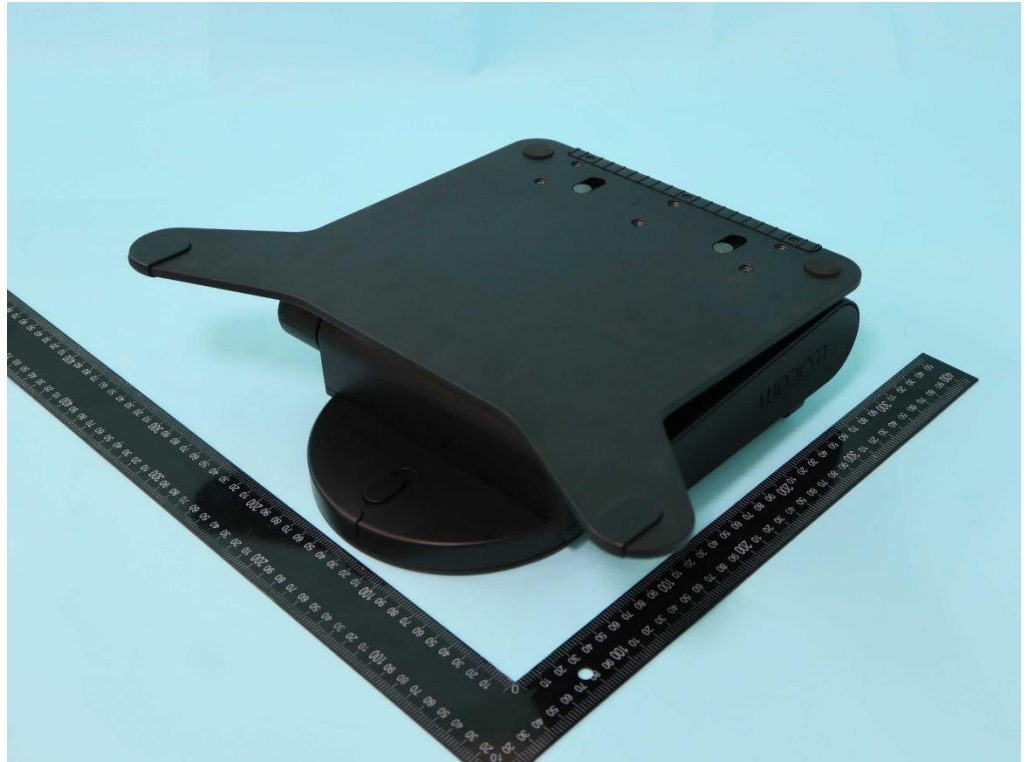

AC Adapter

**USB-C to USB-A
Cable**

**USB-C to USB-C
Cable**

**DP to DP mini
Cable**

HDMI Cable

Bracket(big)
Model Name :
5J.5NM01.001

Bracket(small)
Model Name :
3K.5NM06.001

Bracket(small)
Model Name :
3K.5NM07.001

Digital Pen

Pen tray

————THE END————