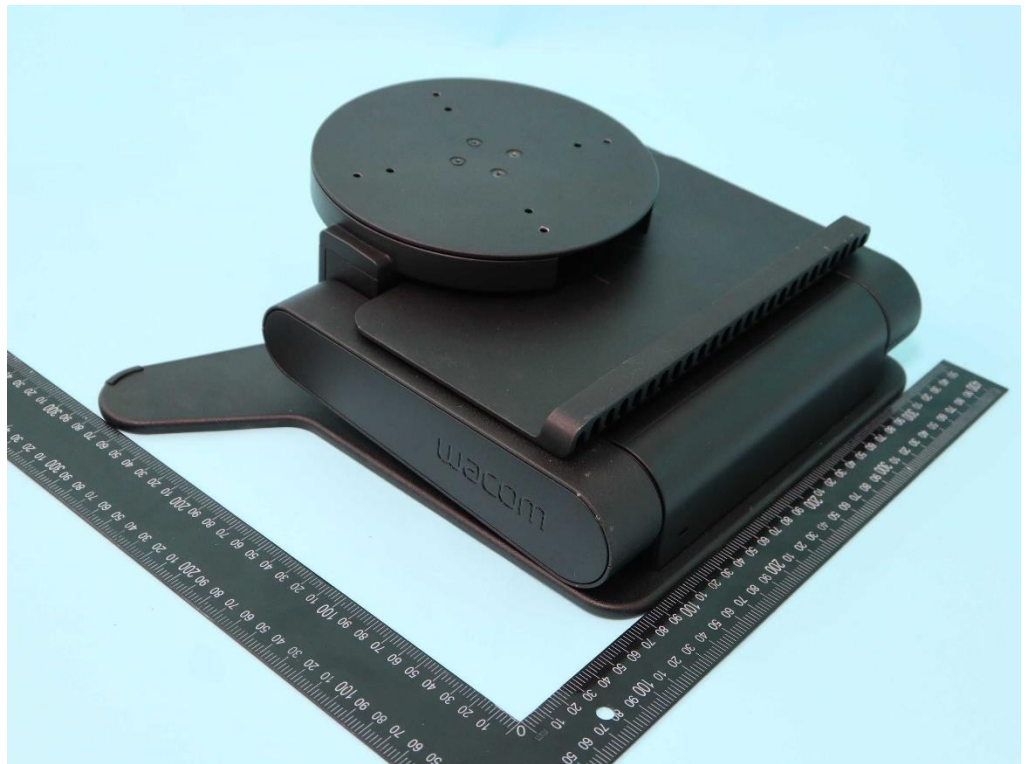

AC Adapter

**USB-C to USB-A
Cable**

**USB-C to USB-C
Cable**

**DP to DP mini
Cable**

HDMI Cable

Bracket(big)
Model Name :
5J.5NM01.001

Bracket(small)
Model Name :
3K.5NM06.001

Bracket(small)
Model Name :
3K.5NM07.001

Digital Pen

Pen tray

————THE END————