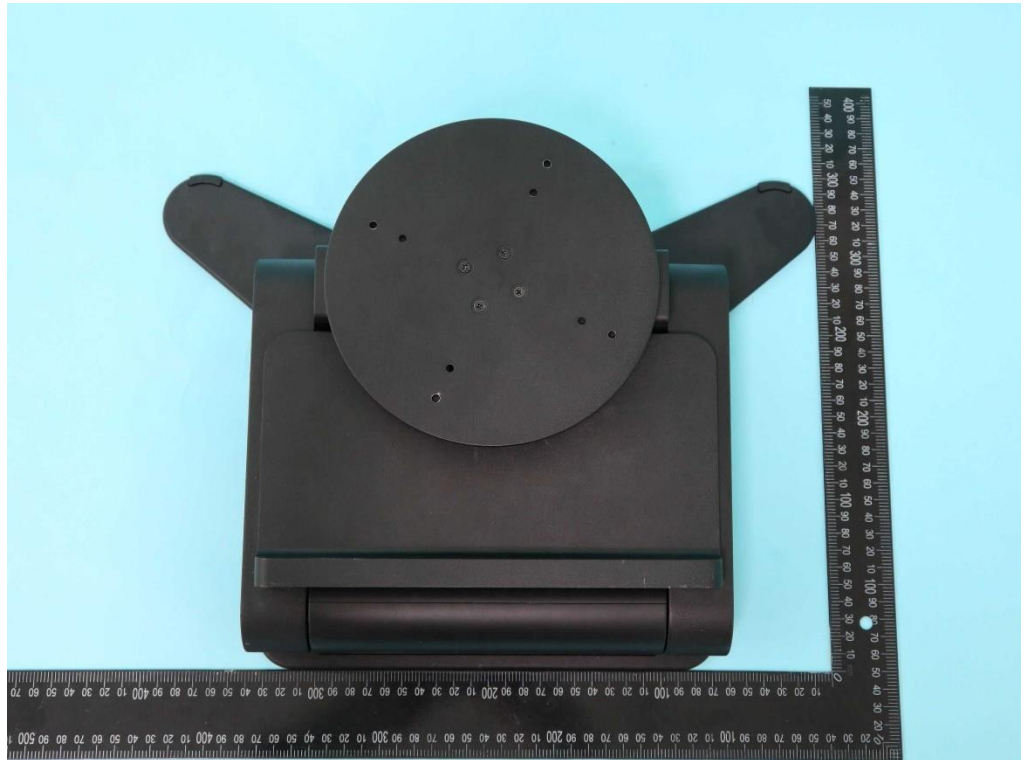

AC Adapter

**USB-C to USB-A
Cable**

**USB-C to USB-C
Cable**

**DP to DP mini
Cable**

HDMI Cable

Bracket(big)
Model Name :
5J.5NM01.001

Bracket(small)
Model Name :
3K.5NM06.001

Bracket(small)
Model Name :
3K.5NM07.001

Digital Pen

Pen tray

————THE END————