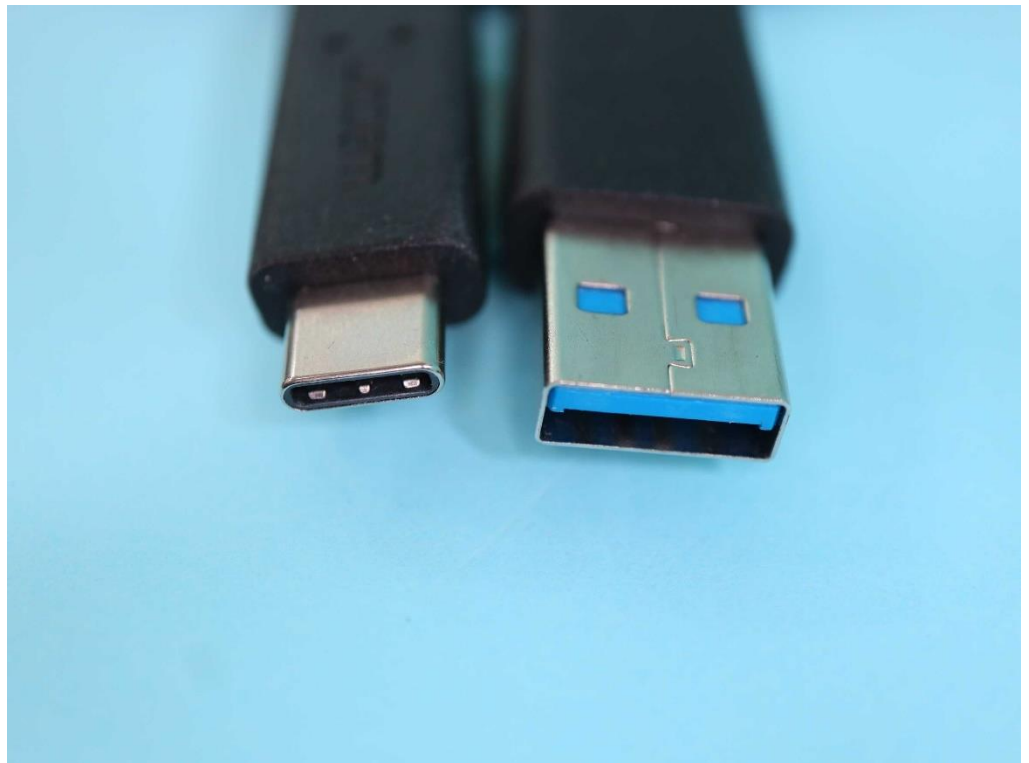

AC Adapter

**USB-C to USB-A
Cable**

**USB-C to USB-C
Cable**

**DP to DP mini
Cable**

HDMI Cable

Bracket(big)
Model Name :
5J.5NM01.001

Bracket(small)
Model Name :
3K.5NM06.001

Bracket(small)
Model Name :
3K.5NM07.001

Digital Pen

Pen tray

————THE END————