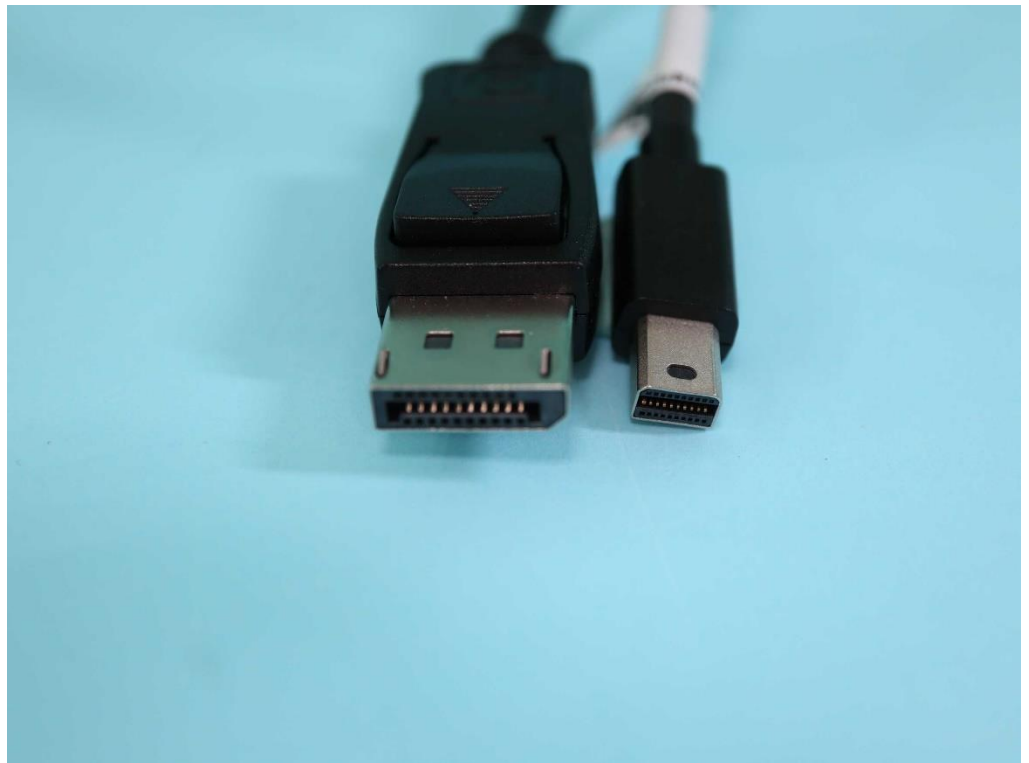

AC Adapter

**USB-C to USB-A
Cable**

**USB-C to USB-C
Cable**

**DP to DP mini
Cable**

HDMI Cable

Bracket(big)
Model Name :
5J.5NM01.001

Bracket(small)
Model Name :
3K.5NM06.001

Bracket(small)
Model Name :
3K.5NM07.001

Digital Pen

Pen tray

————THE END————