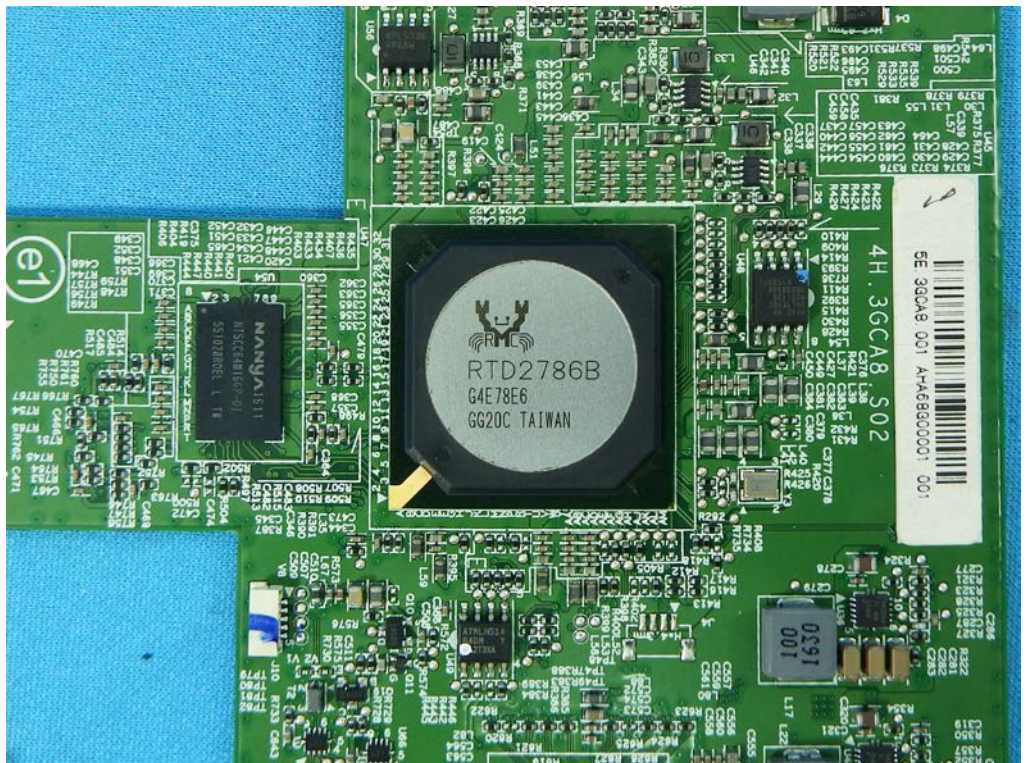

Brand Name: Wacom Model No.: DTH-1320

Antenna