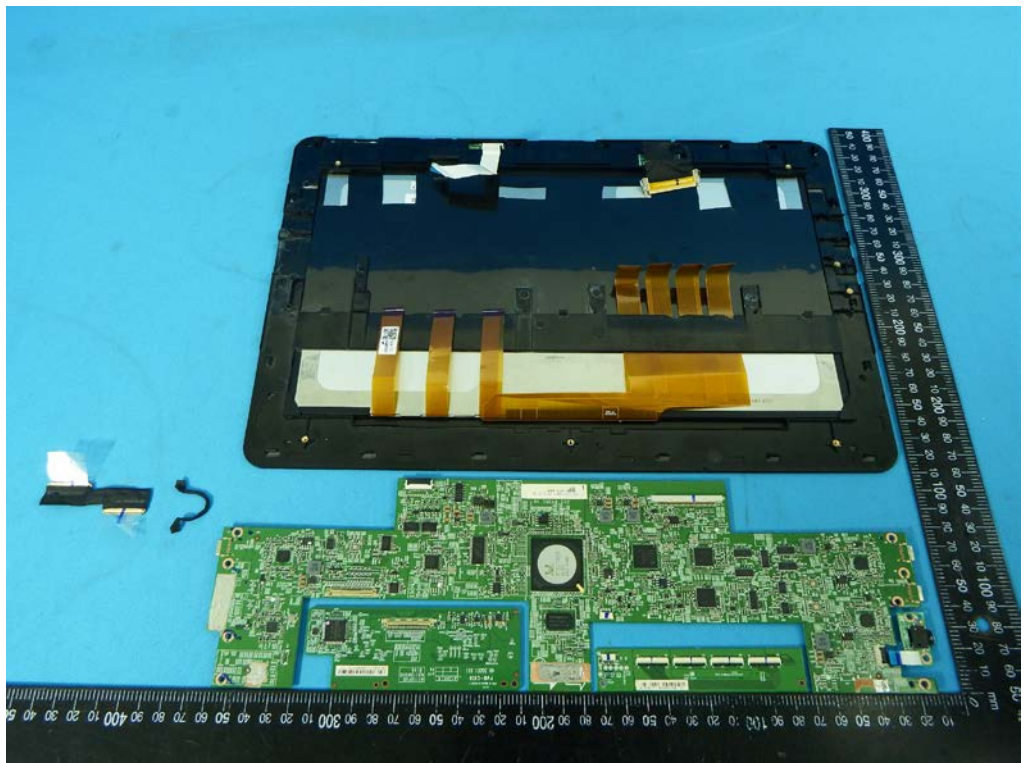

Brand Name: Wacom Model No.: DTH-1320

Antenna