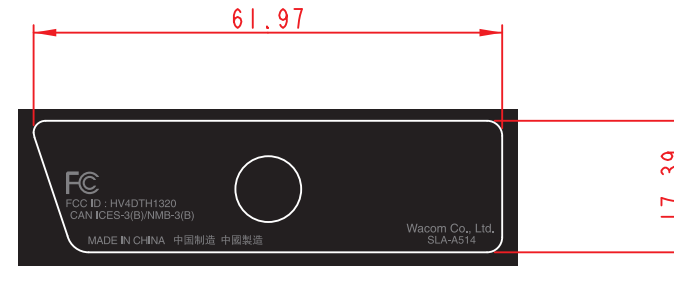

# Product ID Labels

DTH-1320 (FCC ID: HV4DTH1320)

Left

Right

SAMPLE

# Label Location DTH-1320, DTH-1620

Left

Right

Labels