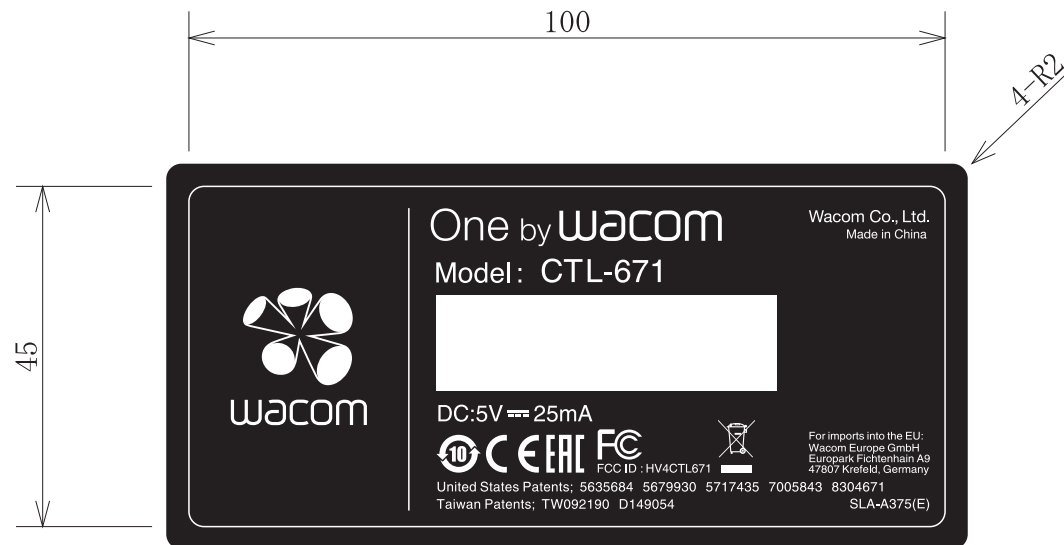

Label Location

Tablet label

Confidential

CTL-671/K
MP

MAR/08/2016 SLA-A375(E)

W x H : 100 x 45 mm
Cutter guides not to print.

1/1 scale