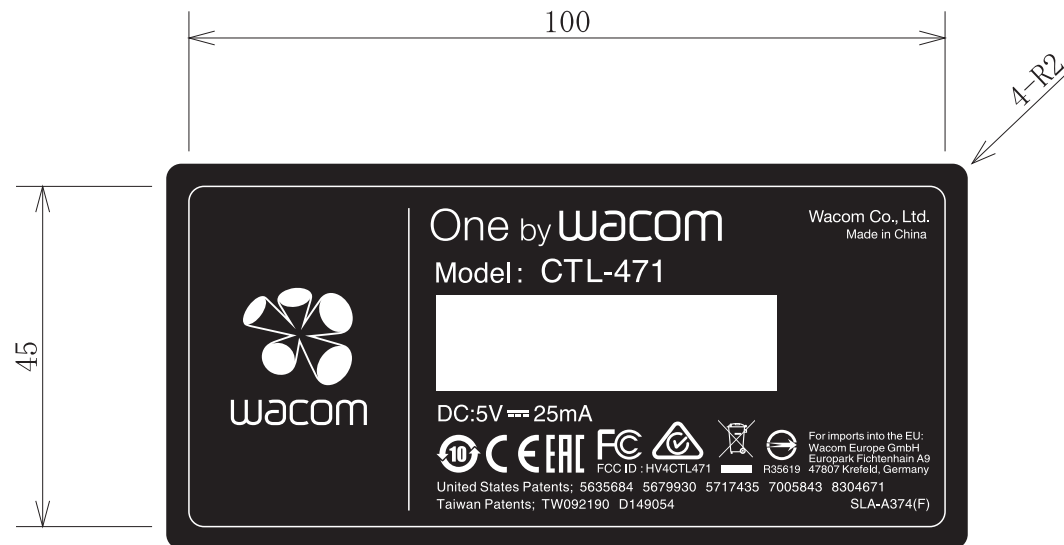

Label Location

Tablet label

Confidential

CTL-471/K
MP

MAR/08/2016 SLA-A374(F)

W x H : 100 x 45 mm
Cutter guides not to print.

1/1 scale

Wacom Co., Ltd.