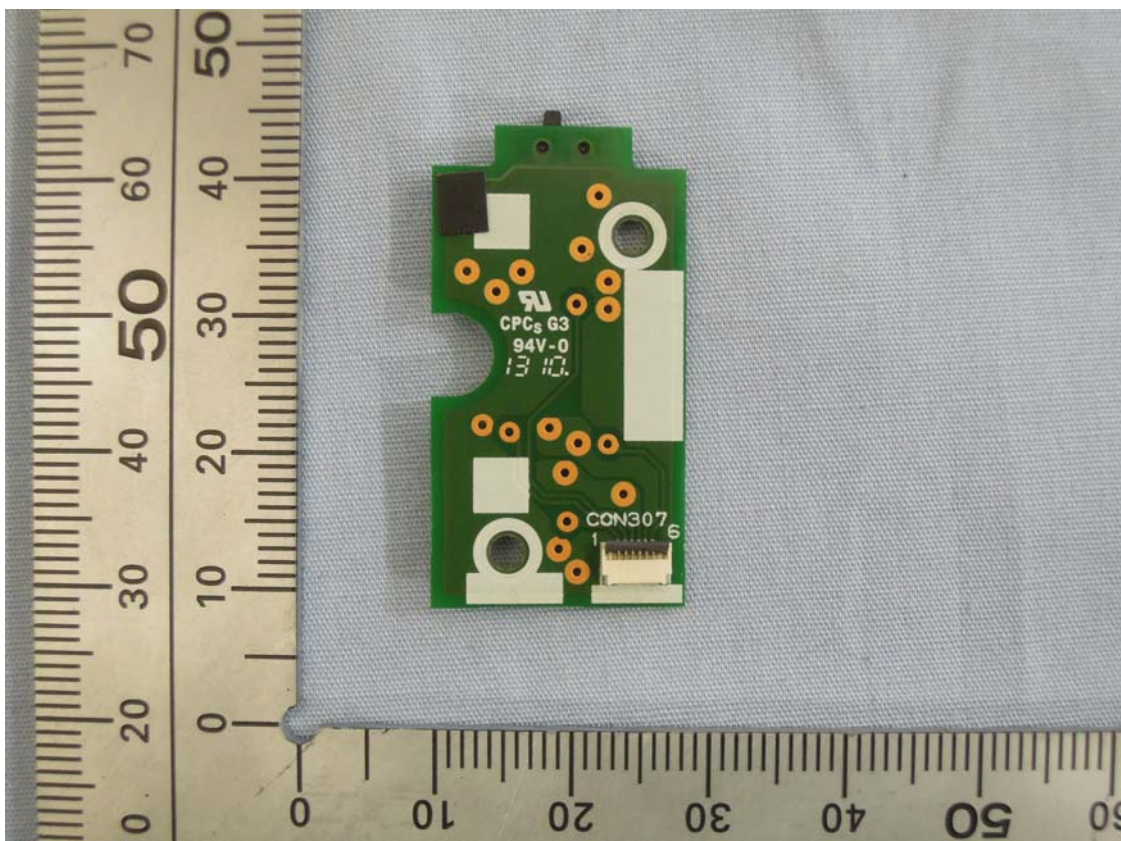

[CTH-680]

Wacom Co., Ltd.
FCC ID: HV4CTH680
IC: 6888A-CTH680