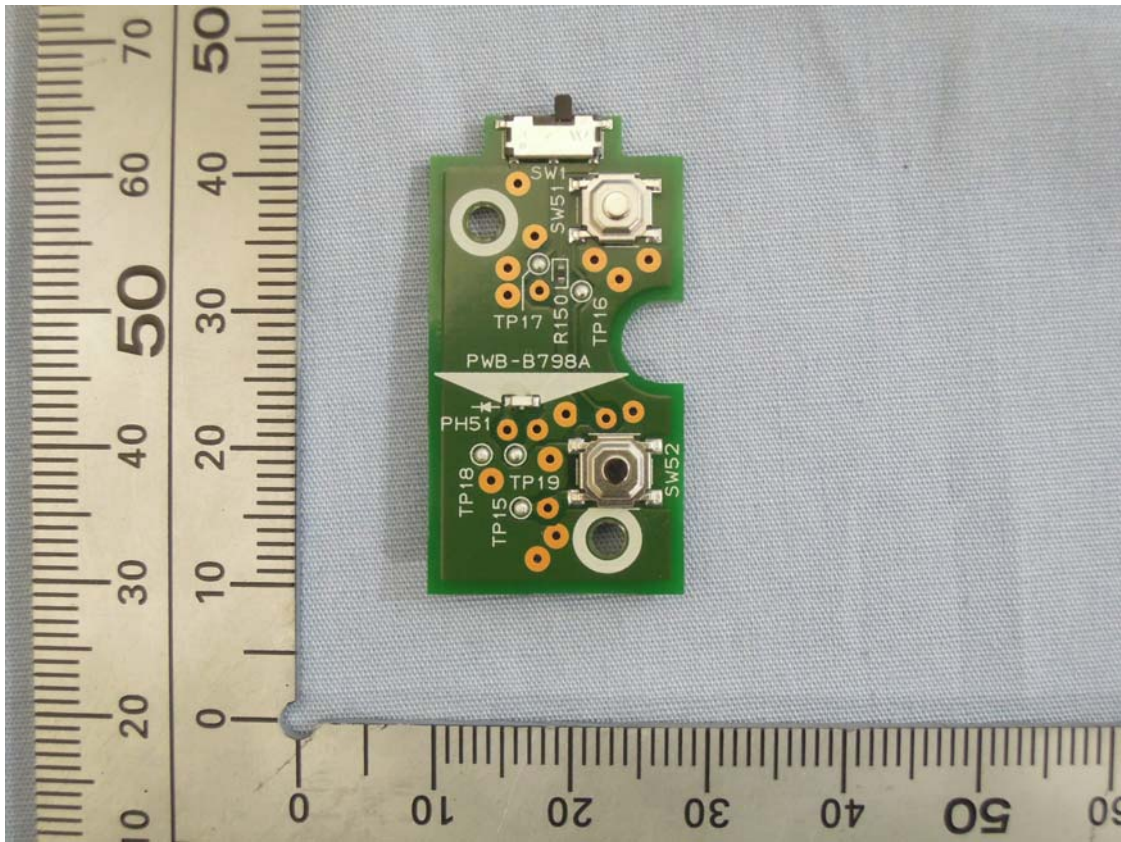

[CTH-680]

Wacom Co., Ltd.
FCC ID: HV4CTH680
IC: 6888A-CTH680