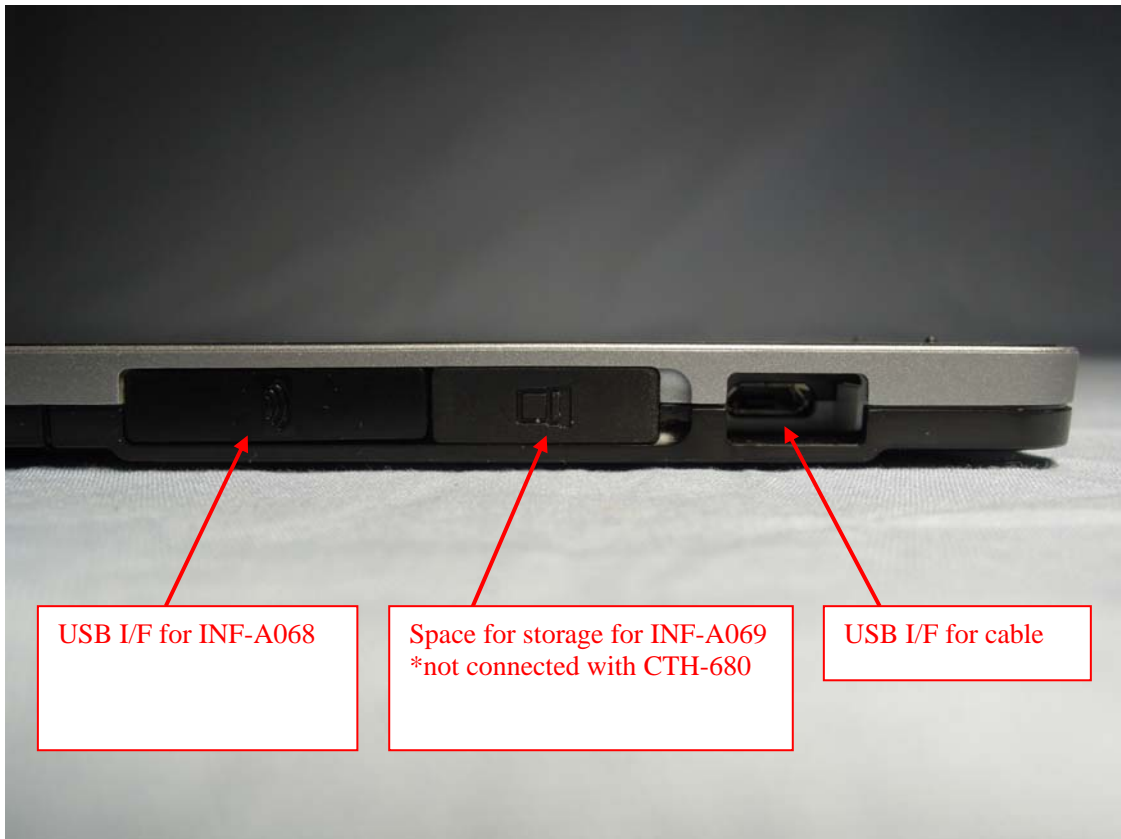

[CTH-680]

Note: INF-A068 (Wireless Module, FCC ID: HV4INFA068) and INF-A069 (Wireless Receiver for PC, FCC ID: HV4INFA069) are Wireless Accessory Kit for CTH-680.

[USB cable] *Accessory

[LP-180E] *Accessory for CTH-680

[Li-ion Battery] *Option