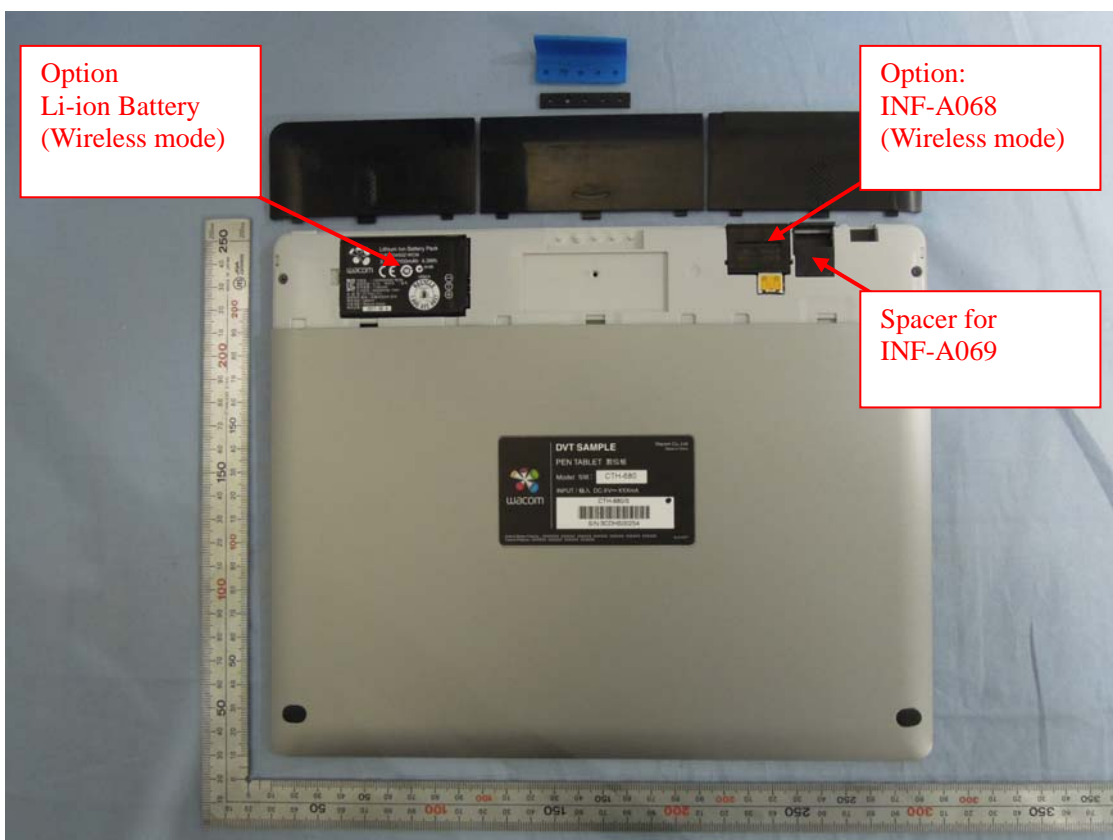

[CTH-680]

Note: INF-A068 (Wireless Module, FCC ID: HV4INFA068) and INF-A069 (Wireless Receiver for PC, FCC ID: HV4INFA069) are Wireless Accessory Kit for CTH-680.

[USB cable] *Accessory

[LP-180E] *Accessory for CTH-680