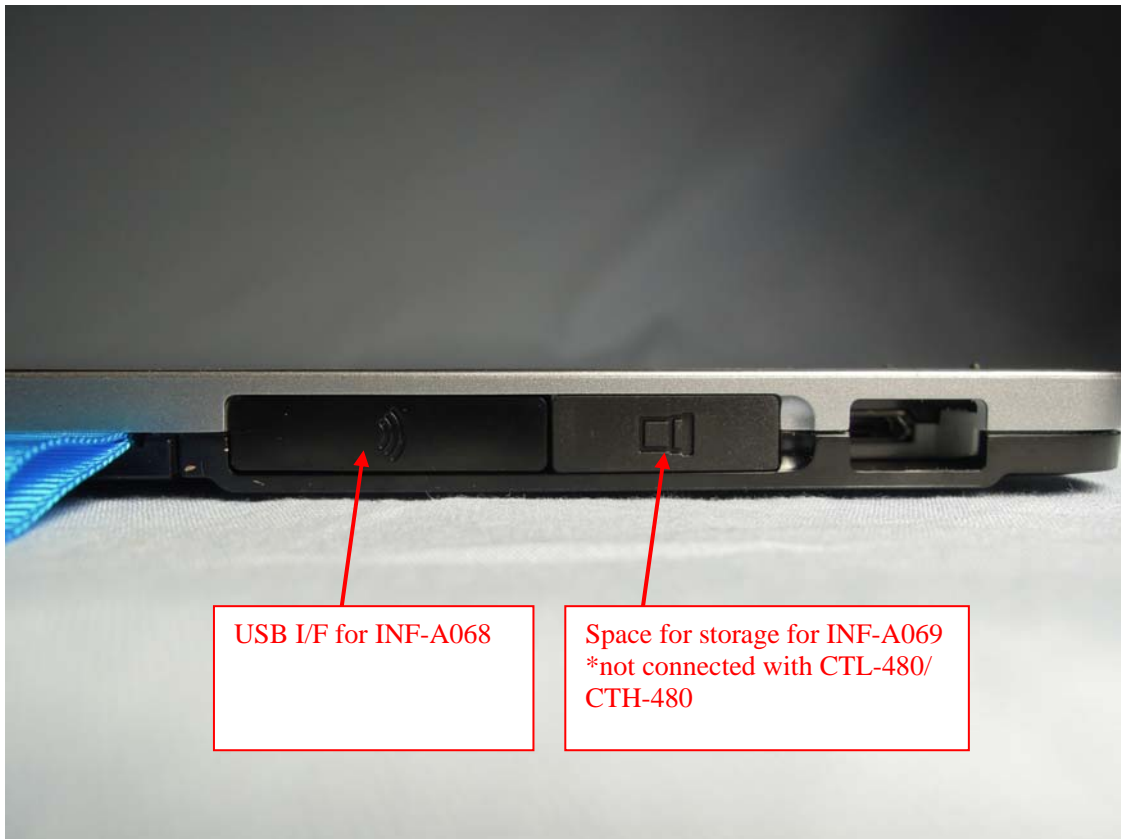

[CTL-480]

Wacom Co., Ltd.
FCC ID: HV4CTH480
IC: 6888A-CTH480

[CTH-480]

Note: INF-A068 (Wireless Module, FCC ID: HV4INFA068) and INF-A069 (Wireless Receiver for PC, FCC ID: HV4INFA069) are Wireless Accessory Kit for CTL-480 and CTH-480.

[USB cable] *Accessory

[LP-180] *Accessory for CTL-480

[LP-180E] *Accessory for CTH-480

[Li-ion Battery] *Option

Wacom Co., Ltd.
FCC ID: HV4CTH480
IC: 6888A-CTH480