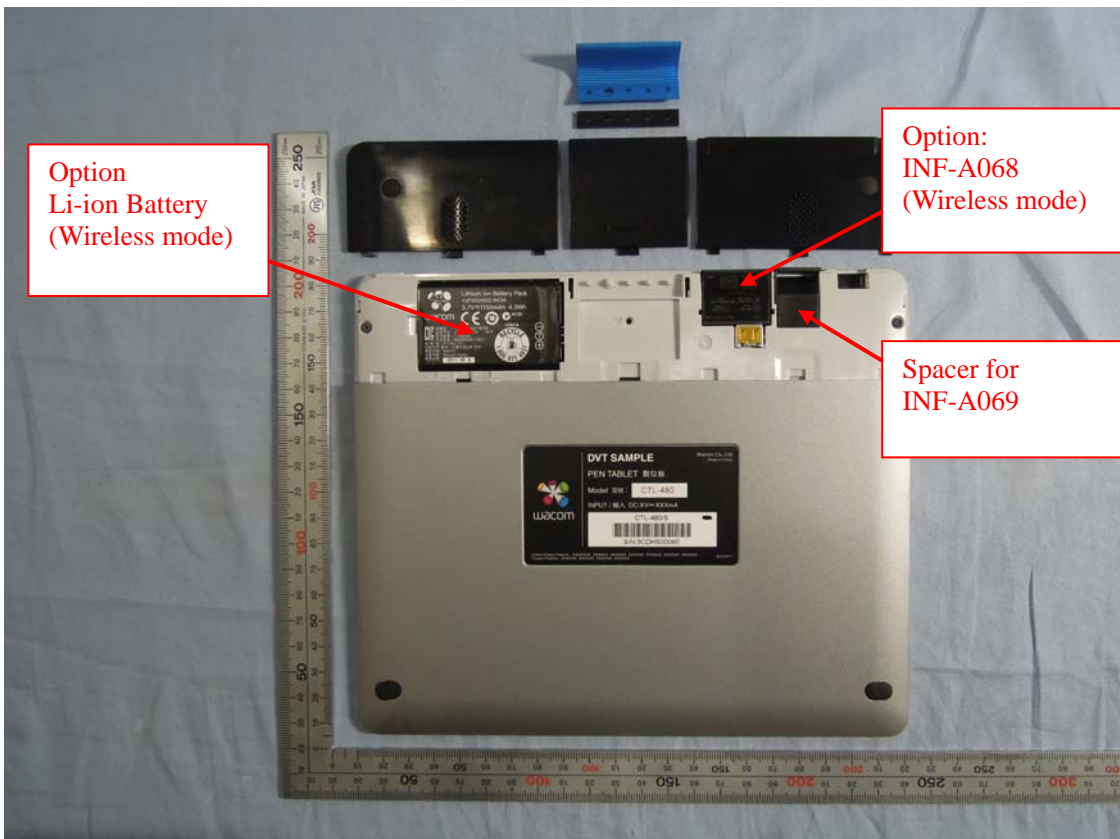

[CTL-480]

Wacom Co., Ltd.
FCC ID: HV4CTH480
IC: 6888A-CTH480

[CTH-480]

Note: INF-A068 (Wireless Module, FCC ID: HV4INFA068) and INF-A069 (Wireless Receiver for PC, FCC ID: HV4INFA069) are Wireless Accessory Kit for CTL-480 and CTH-480.

[USB cable] *Accessory

[LP-180] *Accessory for CTL-480

[LP-180E] *Accessory for CTH-480

[Li-ion Battery] *Option

Wacom Co., Ltd.
FCC ID: HV4CTH480
IC: 6888A-CTH480