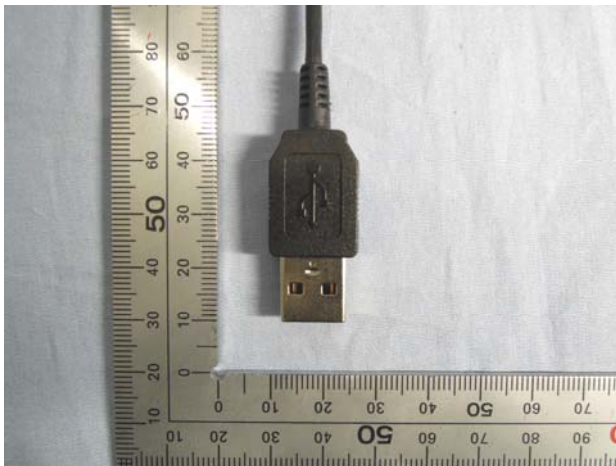

[CTL-480]

Wacom Co., Ltd.
FCC ID: HV4CTH480
IC: 6888A-CTH480

[CTH-480]

Note: INF-A068 (Wireless Module, FCC ID: HV4INFA068) and INF-A069 (Wireless Receiver for PC, FCC ID: HV4INFA069) are Wireless Accessory Kit for CTL-480 and CTH-480.

[USB cable] *Accessory

[LP-180] *Accessory for CTL-480

[LP-180E] *Accessory for CTH-480

[Li-ion Battery] *Option

Wacom Co., Ltd.
FCC ID: HV4CTH480
IC: 6888A-CTH480