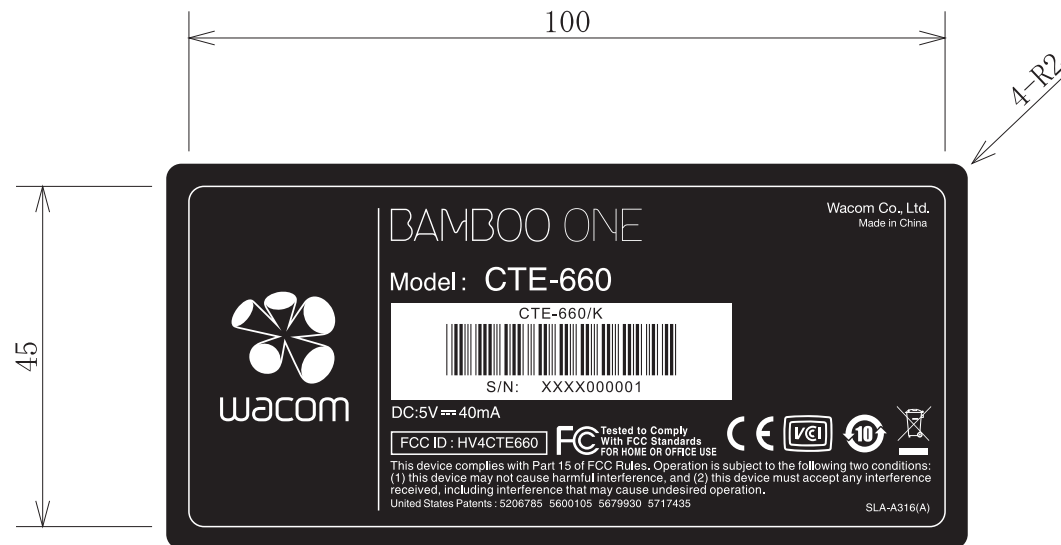

Tablet label

CTE-660/K
MP

Confidential

OCT/19/2010 SLA-A316(A)

W x H : 100 x 45 mm
Cutter guides not to print.

1/1 scale

Wacom Co., Ltd. Ogura

Label