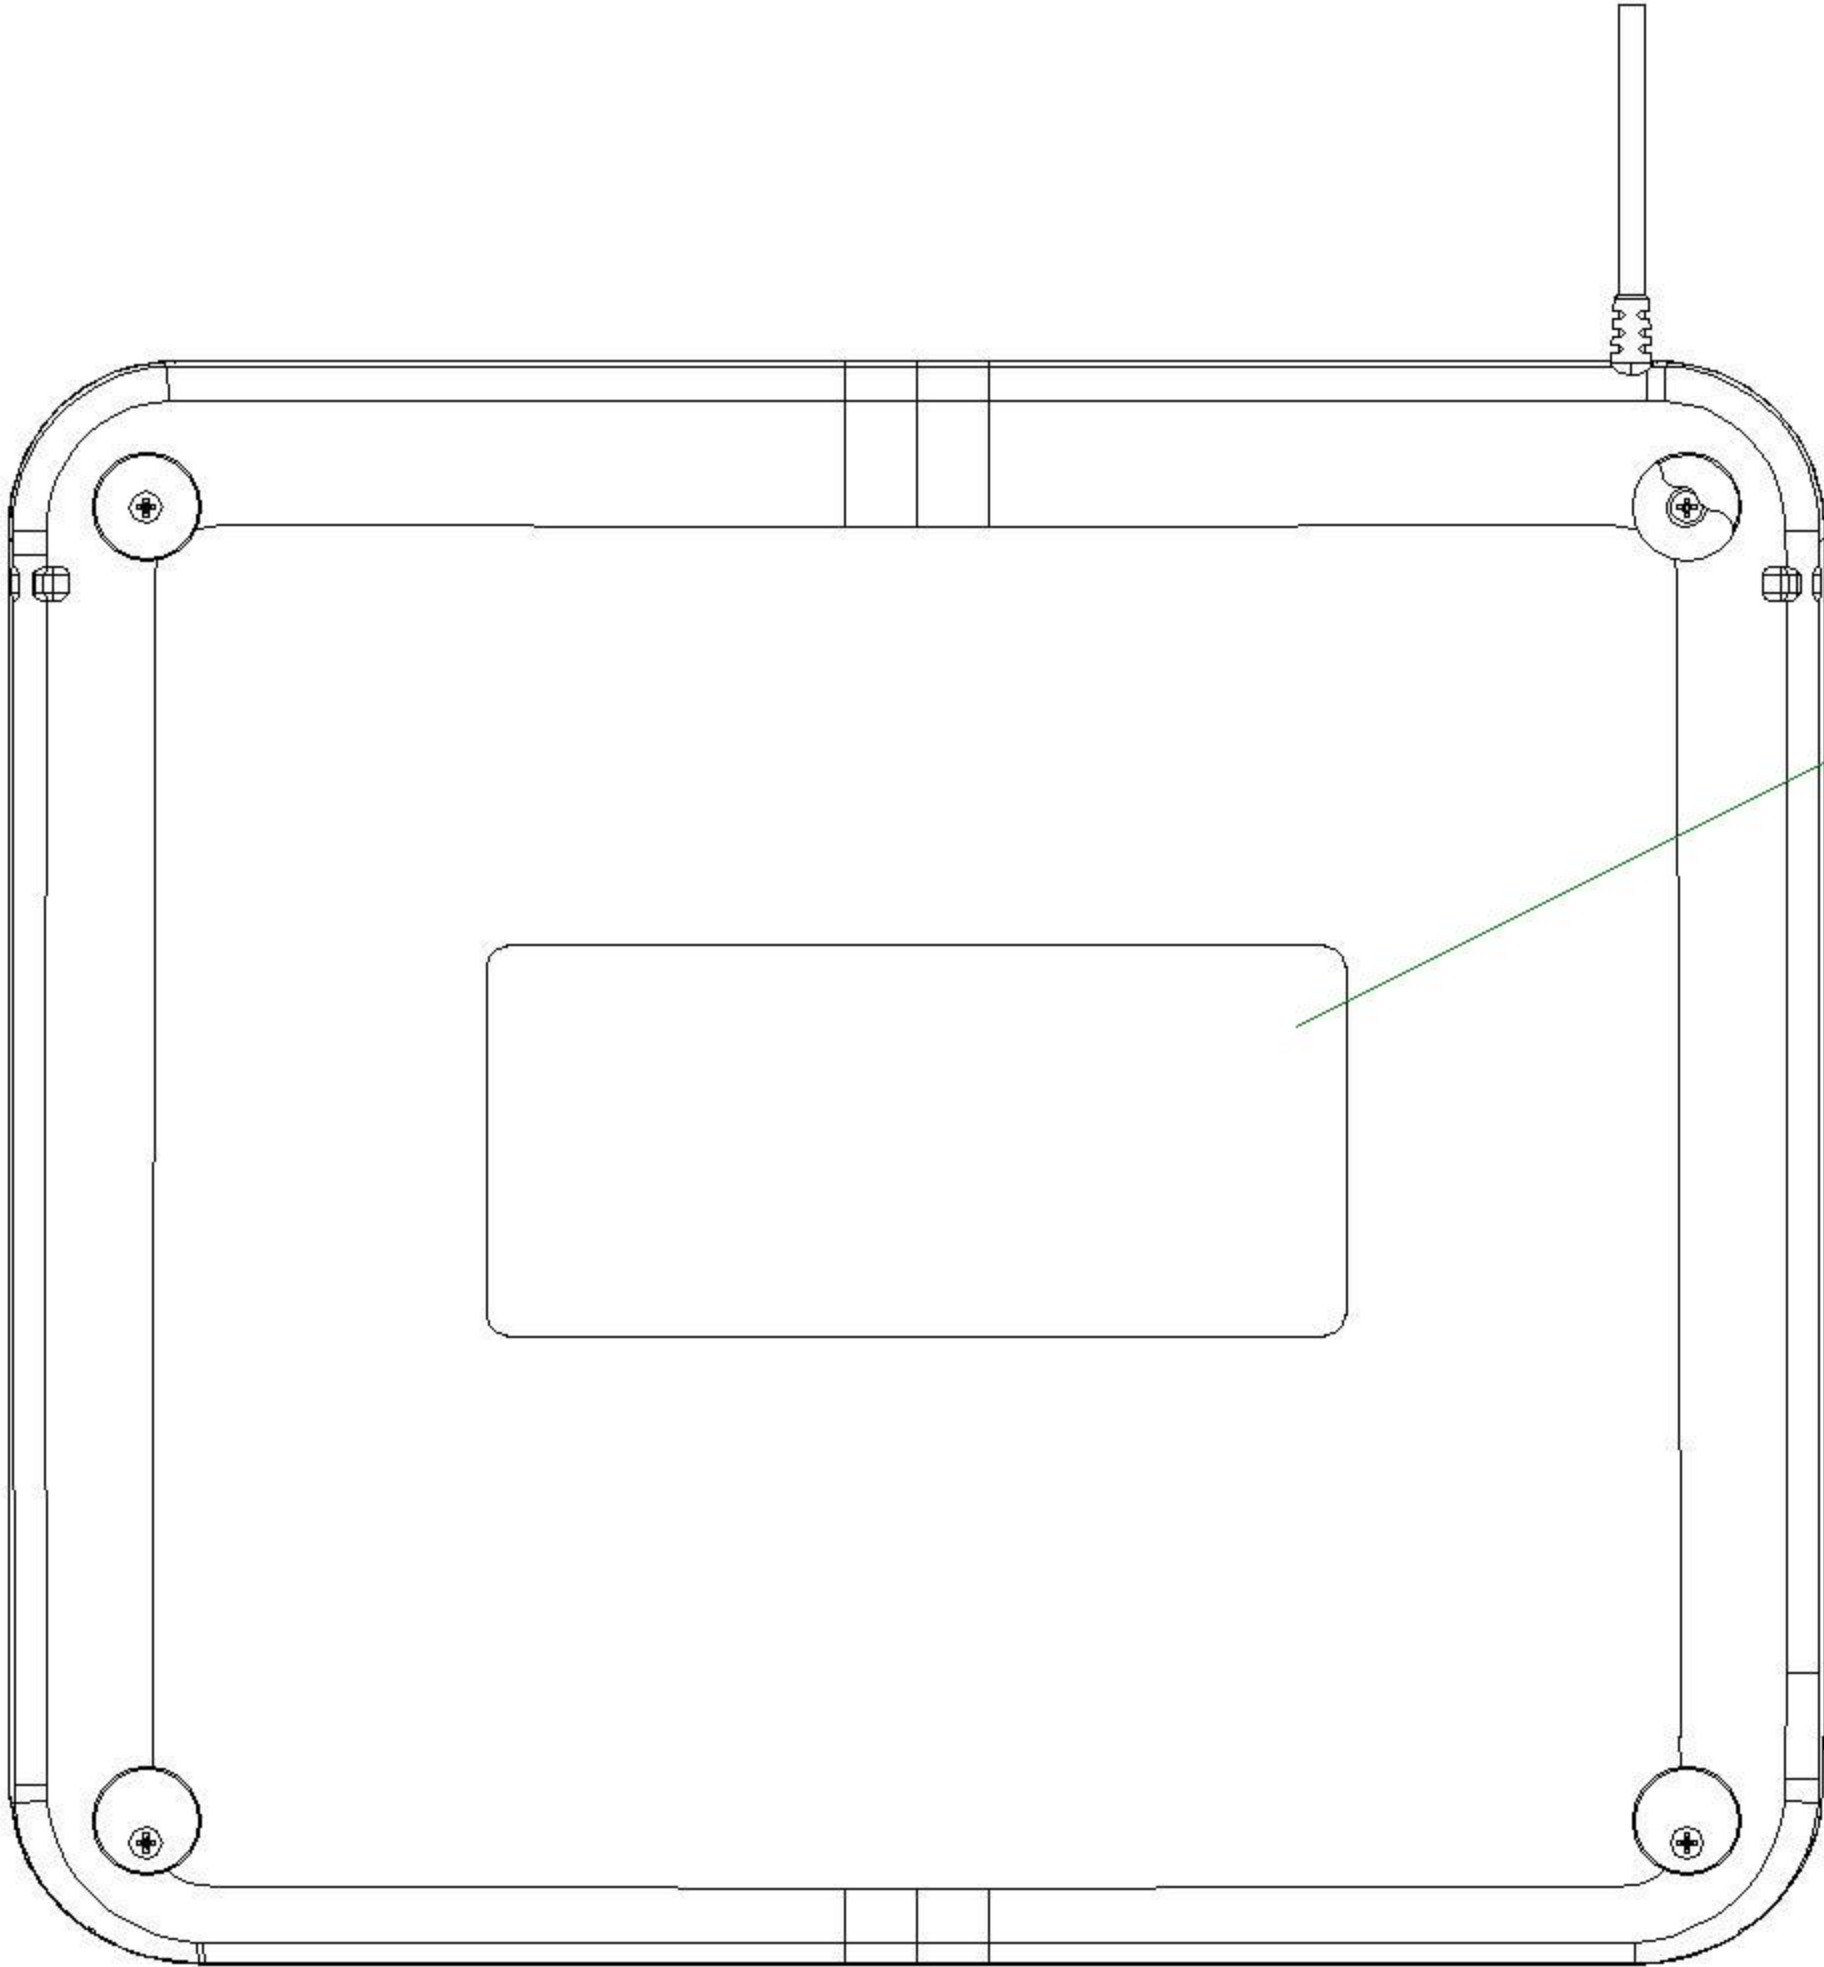

# Tablet label

CTE-460/K  
MP

Confidential

OCT/19/2010 SLA-A315(A)

W x H : 100 x 45 mm  
Cutter guides not to print.

1/1 scale

Wacom Co., Ltd. Ogura

Label