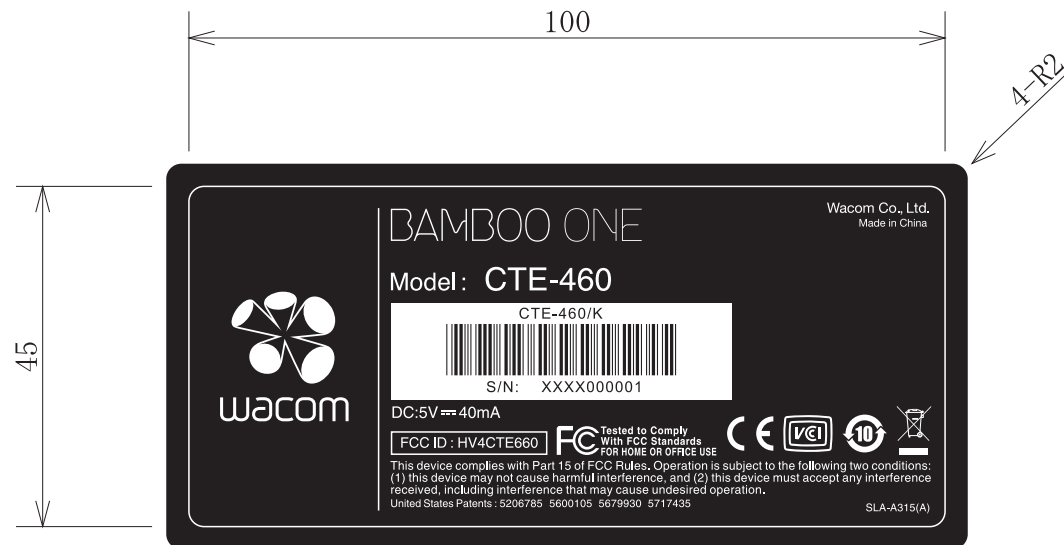

# Tablet label

CTE-460/K  
MP

Confidential

OCT/19/2010 SLA-A315(A)

W x H : 100 x 45 mm  
Cutter guides not to print.

1/1 scale

Wacom Co., Ltd. Ogura

Label