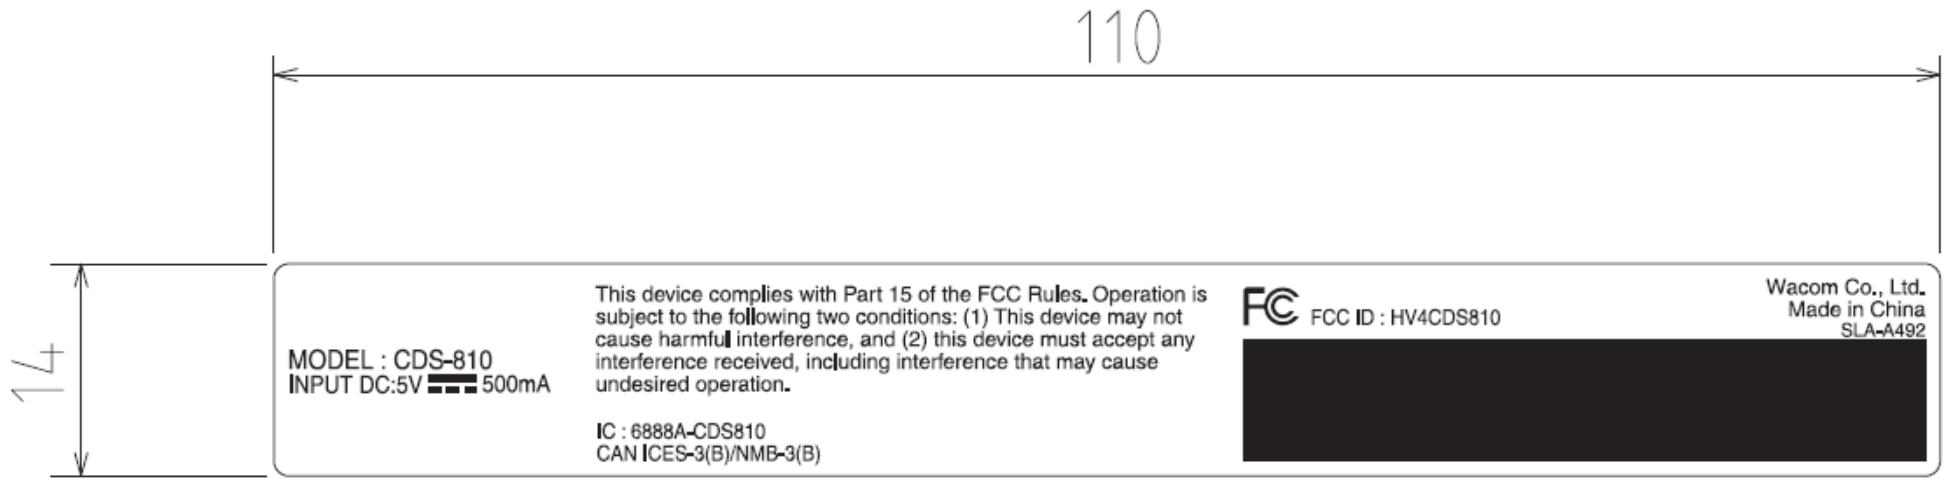

FCC Label

FCC ID: HV4CDS810

Folio Type

Slate Type