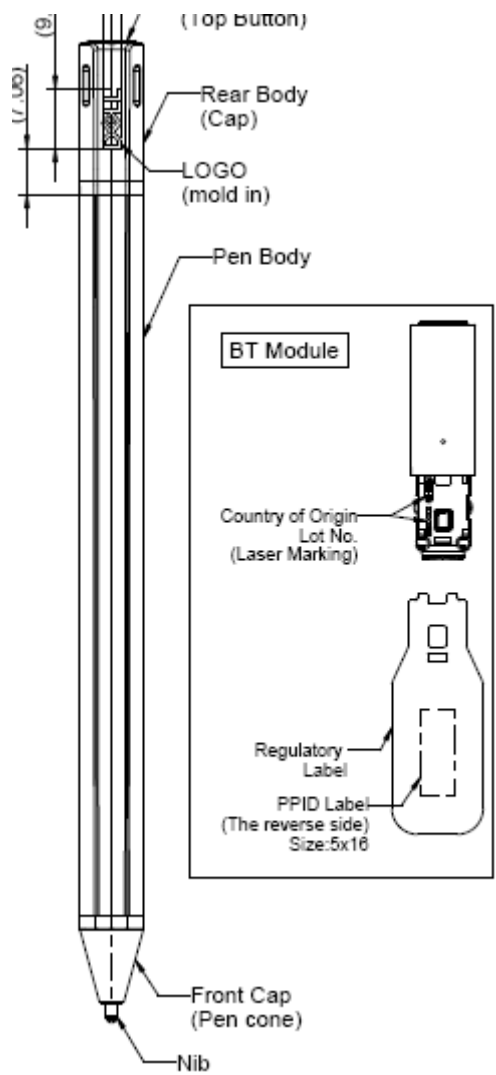

# LABEL LOCATION

The label will be permanently affixed at a conspicuous location on the device.

BT module compartment:

(Fig.1)

FCC ID: HV4-PN579X

IC: 6888A-PN579X