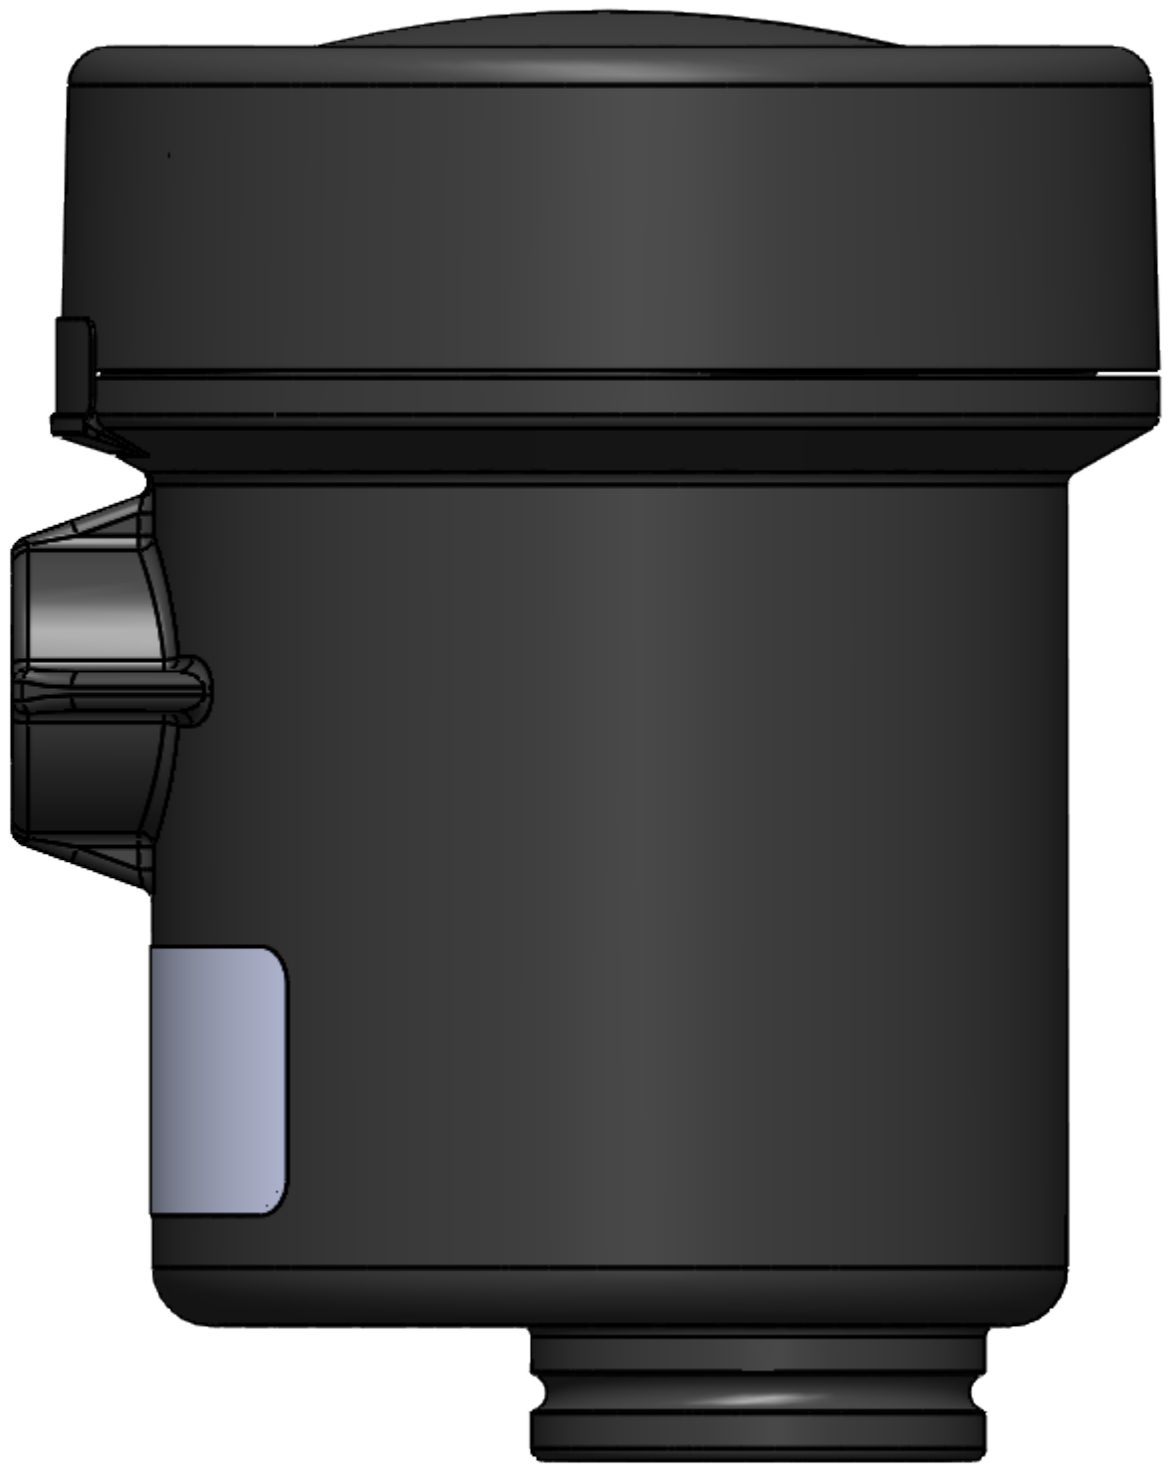

THIS DOCUMENT CONTAINS CONFIDENTIAL PROPRIETARY INFORMATION. DO NOT DISCLOSE TO OR DUPLICATE FOR OTHERS EXCEPT AS AUTHORIZED BY D&K ENGINEERING INC.

THIRD ANGLE PROJECTION 		INTERPRET DRAWINGS PER ANS Y 14.5 - 1994 DO NOT SCALE DRAWING		15890 BERNARDO CENTER DR SAN DIEGO, CALIFORNIA 92127-2320 Tel: (658) 451-8999 Fax: (658) 385-0872	
UNLESS OTHERWISE SPECIFIED: DIMENSIONS ARE IN INCHES <b>ENGLISH</b>		APPROVALS DRAWN CHECKED ENG MFG ENG QUAL ENG	DATE -- -- -- -- --	TITLE <b>G3 Ka DIRECTIONAL TRANSCEIVER</b>	DWG NO. S795-45-0
3D REV A	3D CAD FILE NAME: S795-45-0	PROJECT: FINISH	SCALE 1:1	ECO/ECR N/A	DWG CAD FILE S795-45-0
				SHEET 2 OF 2	DWG REV A