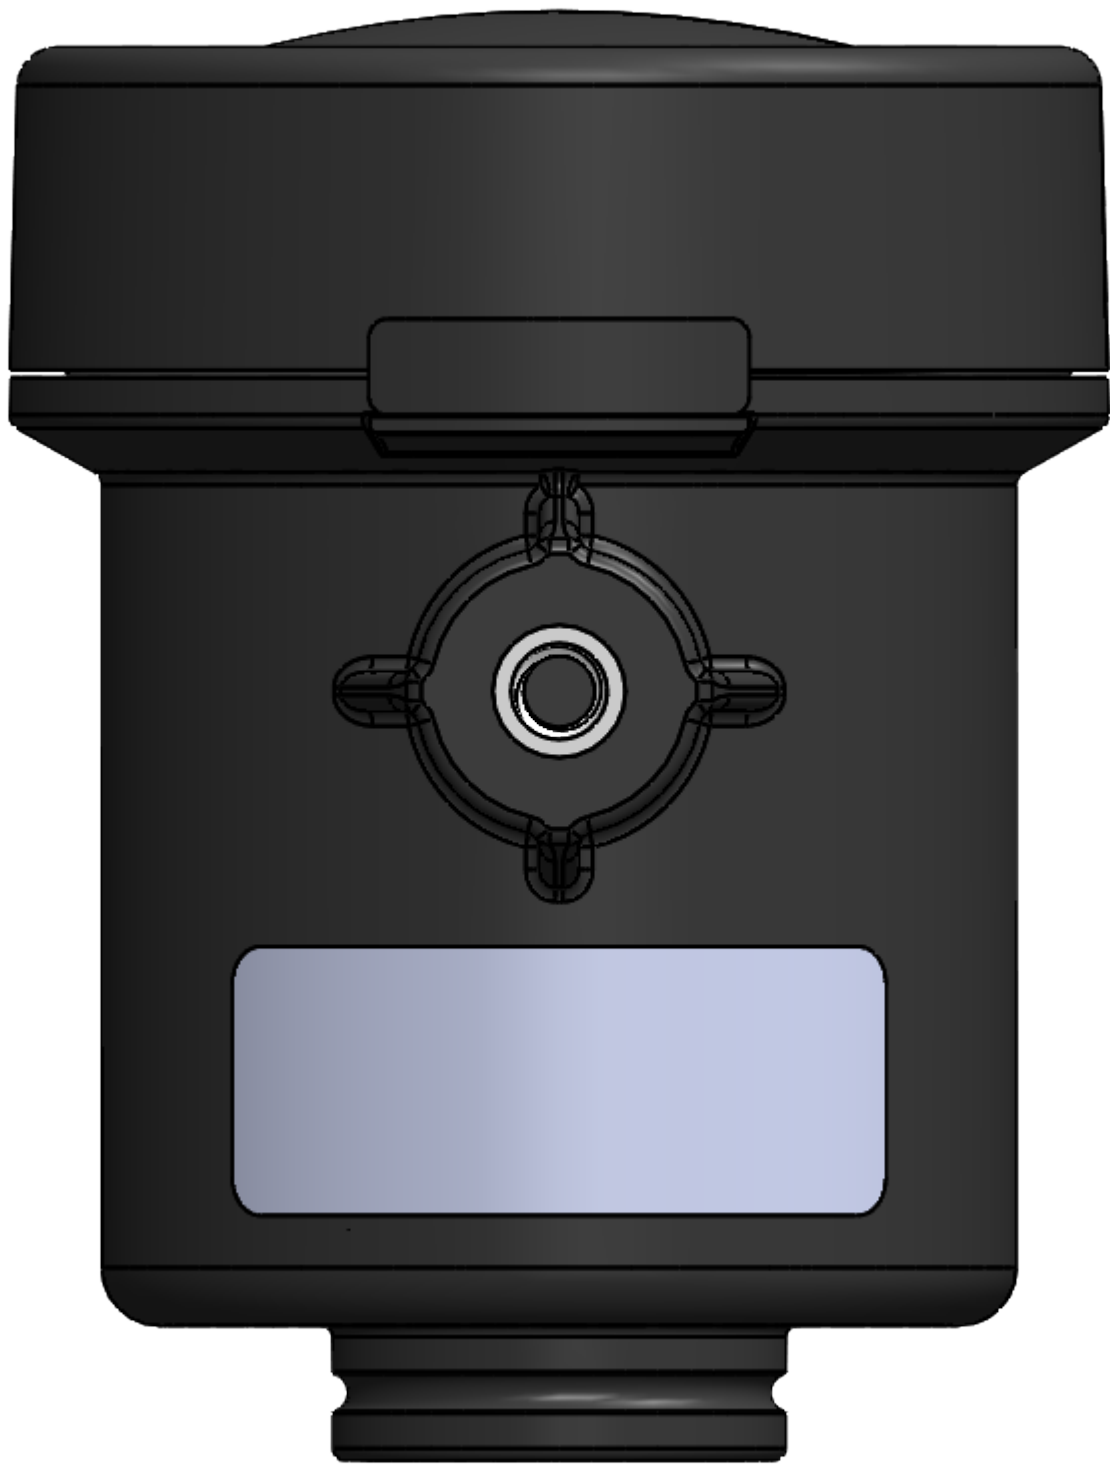

THIS DOCUMENT CONTAINS CONFIDENTIAL PROPRIETARY INFORMATION. DO NOT DISCLOSE TO OR DUPLICATE FOR OTHERS EXCEPT AS AUTHORIZED BY D&K ENGINEERING INC.

THIRD ANGLE PROJECTION 		INTERPRET DRAWINGS PER ANS Y 14.5 - 1994 DO NOT SCALE DRAWING		15890 BERNARDO CENTER DR SAN DIEGO, CALIFORNIA 92127-2320 Tel: (658) 451-8999 Fax: (658) 385-0872	
UNLESS OTHERWISE SPECIFIED: DIMENSIONS ARE IN INCHES <b>ENGLISH</b>		APPROVALS DRAWN CHECKED ENG MFG ENG QUAL ENG	DATE -- -- -- -- --	TITLE <b>G3 Ka DIRECTIONAL TRANSCEIVER</b>	DWG NO. S795-45-0
3D REV A	3D CAD FILE NAME: S795-45-0	PROJECT: FINISH	SCALE 1:1	ECO/ECR N/A	DWG CAD FILE S795-45-0
				SHEET 2 OF 2	DWG REV A