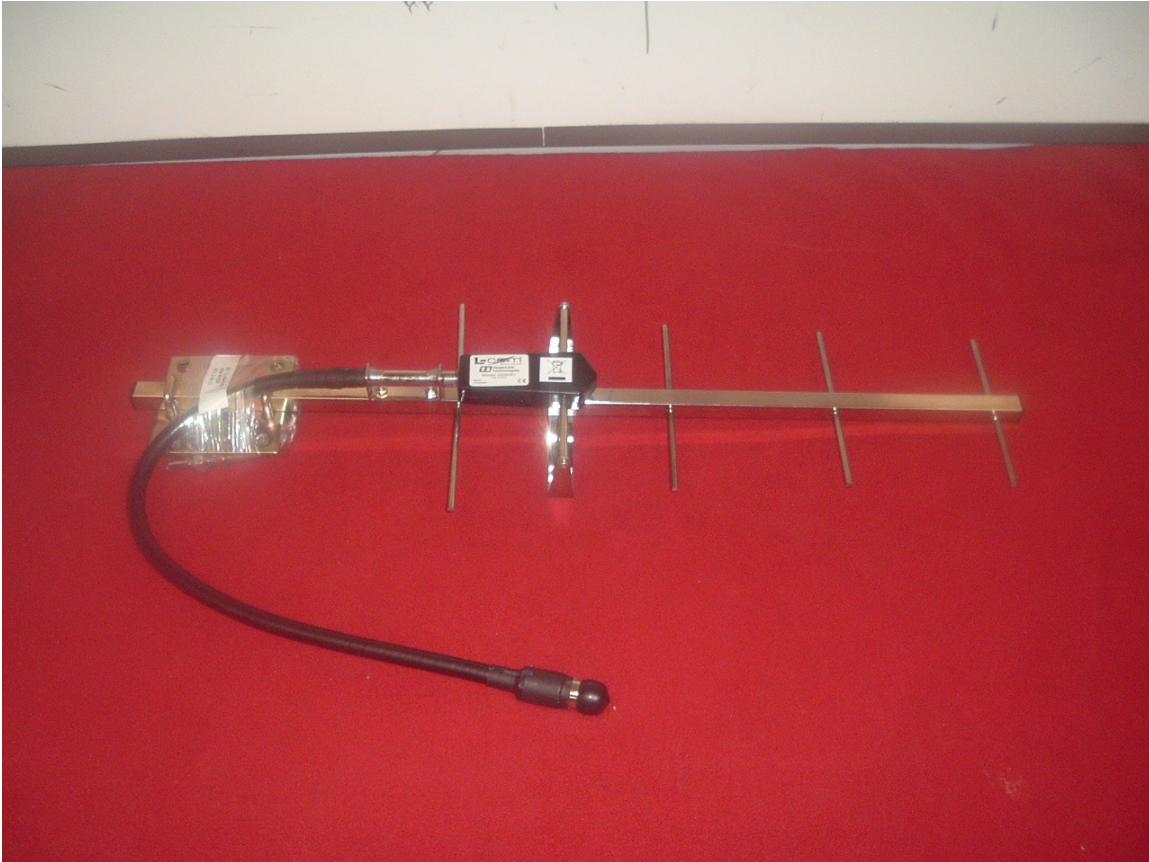

US Tech
Client
Issue Date
Model:
FCC ID:
IC ID:

11-0049
RFM/Cirronet
04-13-2011
WIT 934
HSW-934
4492A-934

Annex 1- Antenna Photographs

The following photos are attached:

Photo 1 Yagi Antenna
Photo 2 Patch Antenna

Photo 1 Yagi Antenna

Photo 2 Patch Antenna

(Front)

(Back)