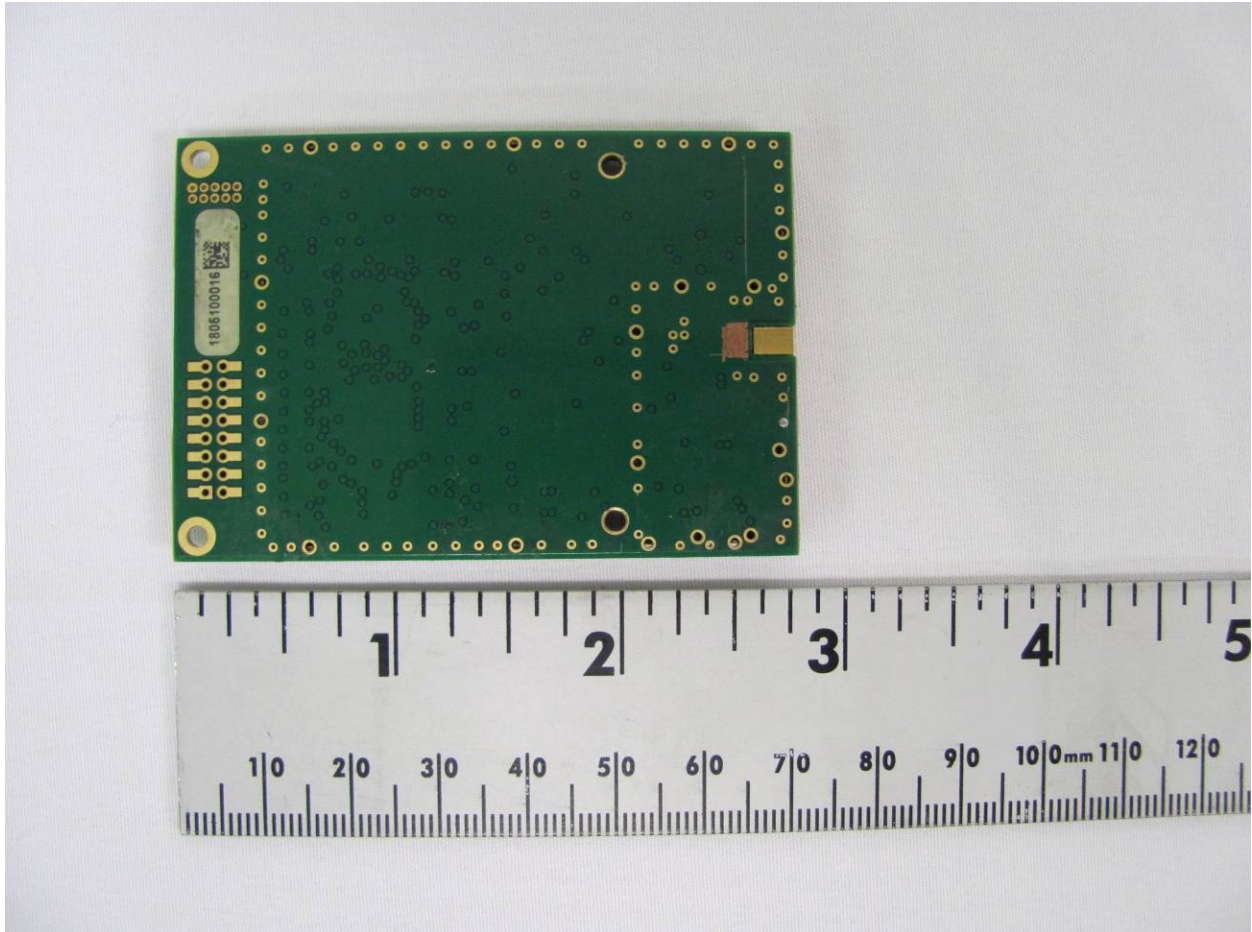

US Tech Test Report:
FCC ID:
IC:
Test Report Number:
Issue Date:
Customer:
Model:

FCC Part 15 Certification/ RSS 210
HSW-2450
4492A-2450
17-0308
April 24, 2018
Murata Electronics North America
WIT2450

INTERNAL PHOTOGRAPHS

Figure 1. Top Side of EUT with Shield Removed

US Tech Test Report:
FCC ID:
IC:
Test Report Number:
Issue Date:
Customer:
Model:

FCC Part 15 Certification/ RSS 210
HSW-2450
4492A-2450
17-0308
April 24, 2018
Murata Electronics North America
WIT2450

Figure 2. Bottom Side of EUT