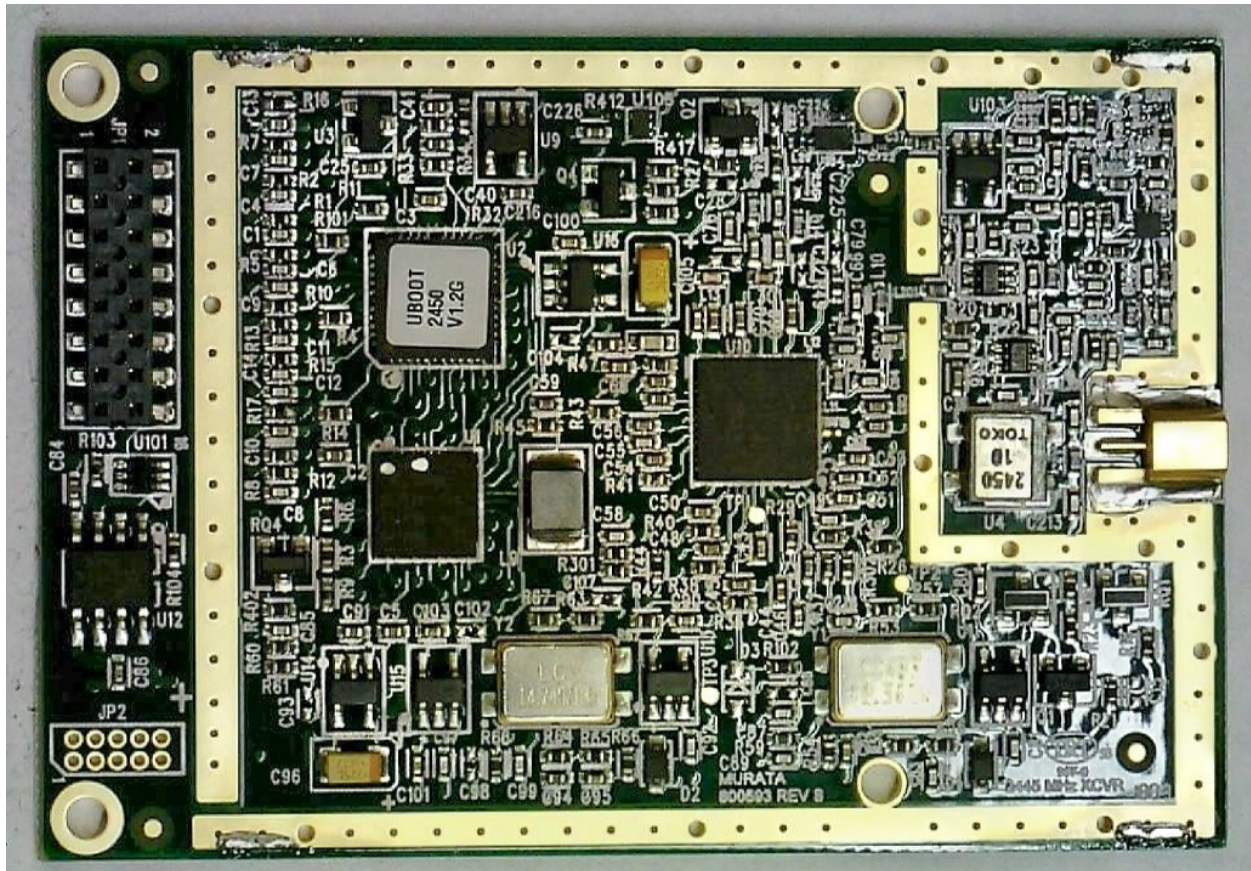

US Tech Test Report:
FCC ID:
IC:
Test Report Number:
Issue Date:
Customer:
Model:

FCC Part 15 Certification/ RSS 210
HSW-2450
4492A-2450
17-0308
April 24, 2018
Murata Electronics North America
WIT2450

INTERNAL PHOTOGRAPHS

Figure 1. Top Side of EUT with Shield Removed

US Tech Test Report:
FCC ID:
IC:
Test Report Number:
Issue Date:
Customer:
Model:

FCC Part 15 Certification/ RSS 210
HSW-2450
4492A-2450
17-0308
April 24, 2018
Murata Electronics North America
WIT2450