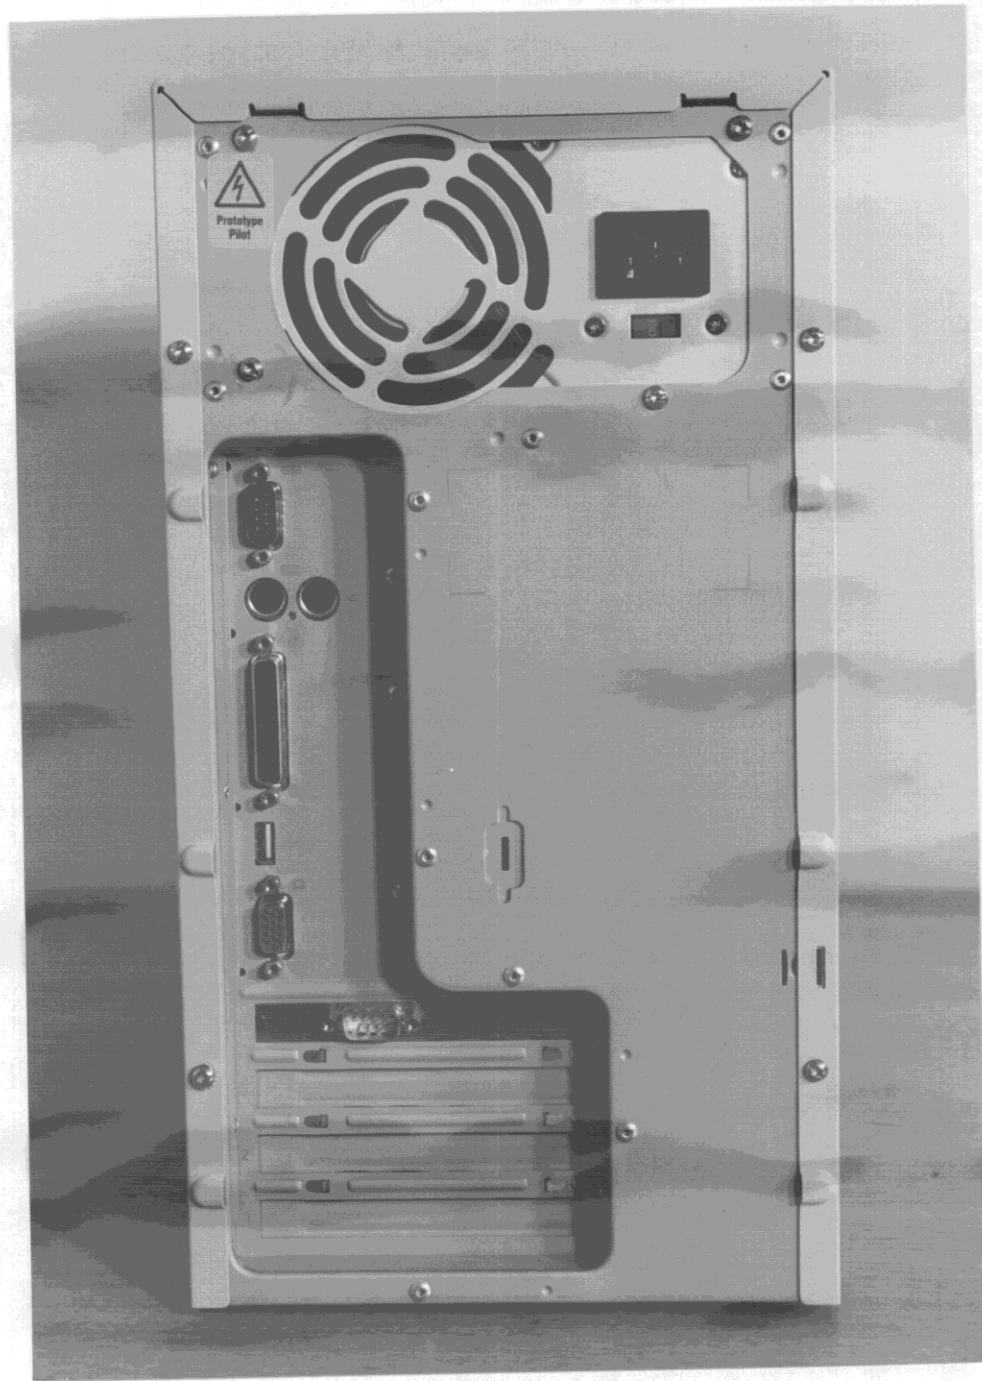

**SIEMENS**  
**NIXDORF**

Siemens Nixdorf Informationssysteme AG  
Personal Computer Scenic Edition Mi6  
FCC Identifier:  
HSSSCENICM604

Page:  
47/62

Date: Aug 28, 1998

8 PHOTOS OF TESTED EUT  
8.1 Front side of EUT

## 8.2 Rear side of EUT

**SIEMENS**  
**NIXDORF**

Siemens Nixdorf Informationssysteme AG  
Personal Computer Scenic Edition Mi6

FCC Identifier:  
HSSCENICM604

Date: Aug 28, 1998

Page:  
48/62

8.10 Power supply ASTEC, closed case, top side view