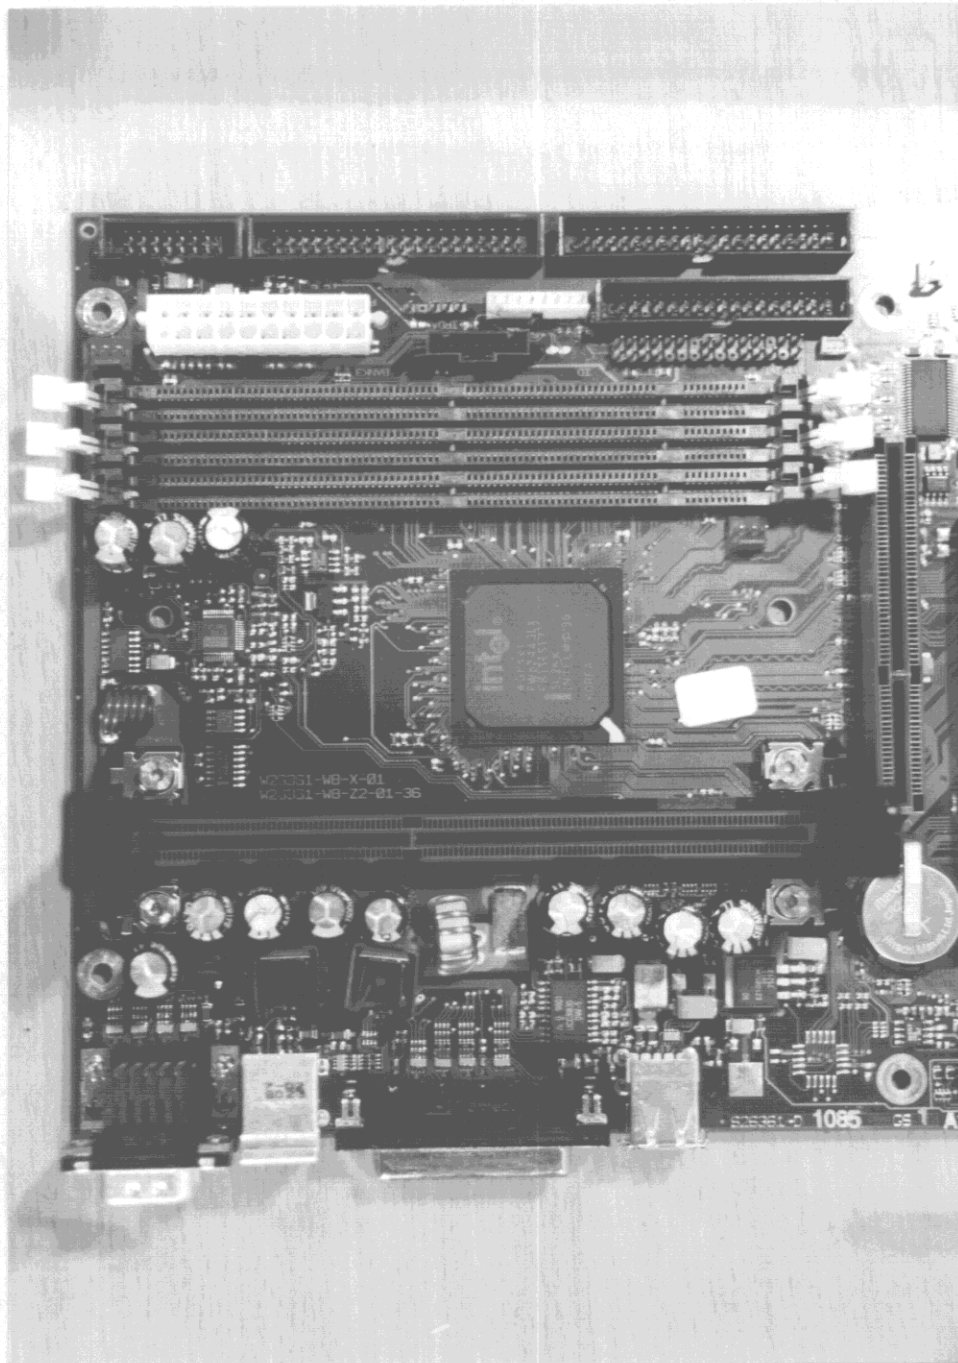

8.3 Opened case, inside view of EUT

**SIEMENS**  
**NIXDORF**

Siemens Nixdorf Informationssysteme AG  
Personal Computer Scenic Pro D6

FCC Identifier:  
HSSCENICD603

Date: Jul 10, 1998

Page:  
62/83

#### 8.4 Chip card reader in system unit

**SIEMENS**  
**NIXDORF**

Siemens Nixdorf Informationssysteme AG  
Personal Computer Scenic Pro D6

FCC Identifier:  
HSSCENICD603

Date: Jul 10, 1998

Page:  
63/83

8.8 System board, front side view, part one

**SIEMENS  
NIXDORF**

Siemens Nixdorf Informationssysteme AG  
Personal Computer Scenic Pro D6

FCC Identifier:  
US66CEN1CD602

Date: Jul 10, 1998

Page:  
67/83

8.9 System board, front side view, part two

8.10 System board, rear side view, part one

**SIEMENS**  
**NIXDORF**

Siemens Nixdorf Informationssysteme AG  
Personal Computer Scenic Pro D6

FCC Identifier:  
U989CENICD602

Date: Jul 10, 1998

Page:  
69/83

8.11 System board, rear side view, part two