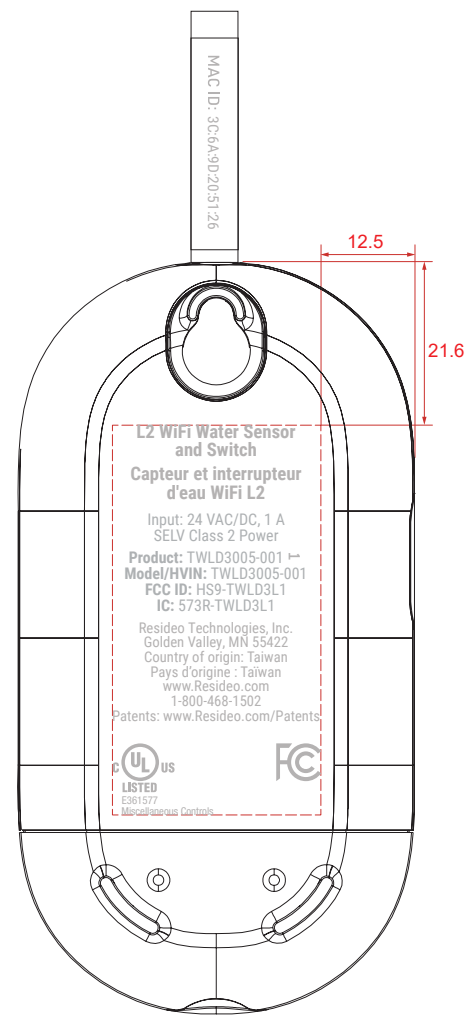

PRINTING DIMENSION

PROPORTION - 1 : 1

PRINTING DIMENSION

PROPORTION - 1 : 1

LABEL

PROPORTION - 1 : 1

SIZE: A4		UNSPECIFIED TOLERANCE	0- 6 : ±0.1	30-100 : ±0.3	DWN	March Kuo	
UNIT: MM			6-30 : ±0.2	>100 : ±0.5	DATE	2022/09/02	