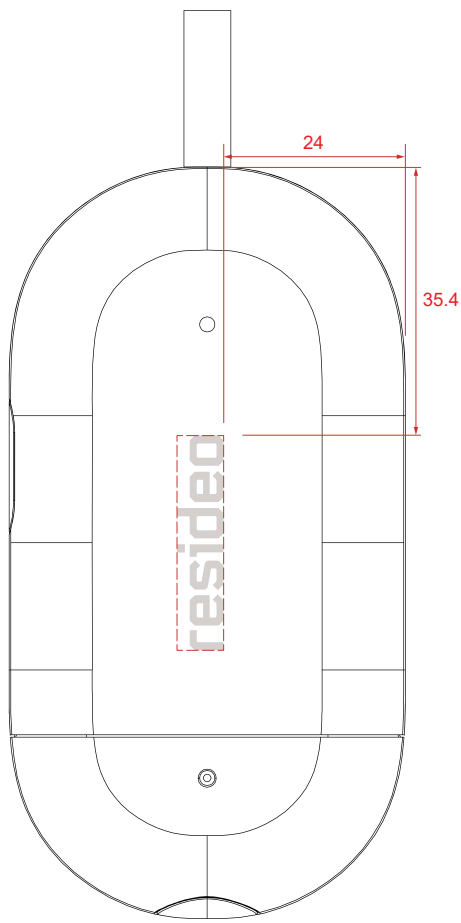

PRINTING DIMENSION

PROPORTION - 1 : 1

PRINTING DIMENSION

PROPORTION - 1 : 1

LABEL

PROPORTION - 1 : 1

SIZE: A4		UNSPECIFIED TOLERANCE	0- 6 : ±0.1	30-100 : ±0.3	DWN	March Kuo	
UNIT: MM			6-30 : ±0.2	>100 : ±0.5	DATE	2022/09/02	