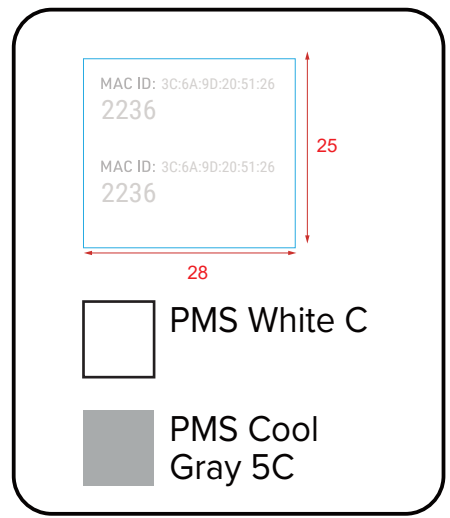

PRINTING DIMENSION

PROPORTION - 1 : 1

PRINTING DIMENSION

PROPORTION - 1 : 1

LABEL

PROPORTION - 1 : 1

SIZE: A4		UNSPECIFIED TOLERANCE	0- 6 : ±0.1	30-100 : ±0.3	DWN	March Kuo	
UNIT: MM			6-30 : ±0.2	>100 : ±0.5	DATE	2022/09/02	